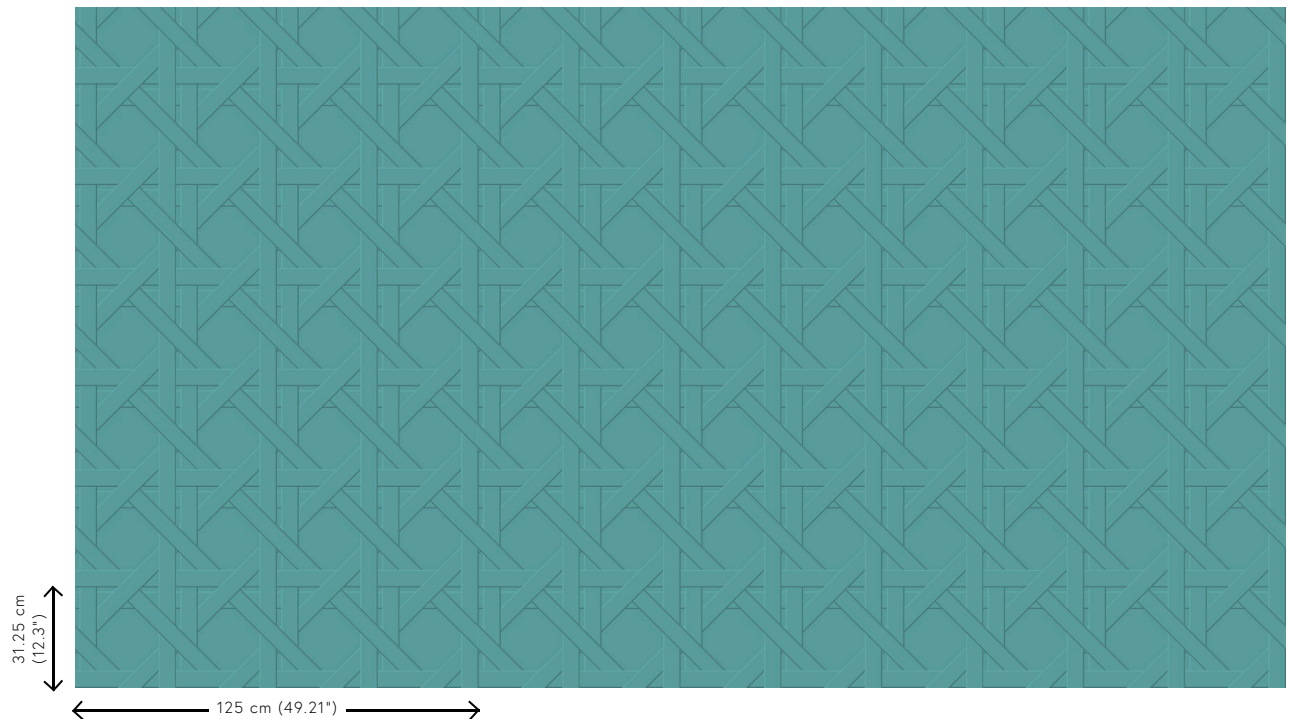

CANNAGE

Collection Spectra

Story behind the collection

Our team of designers is continually searching for patterns and colours that match the spirit of the times. After the Enigma, Eclipse and Intrigue collections, we embarked on a 3D wallcovering venture called Spectra with harmonious patterns and colours that can find a place in any interior. The combination of the 3D relief, the pattern and the colour always has a balanced look.

Technical specifications

| | |
|-------------------|---|
| Reference | <u>61522</u> |
| Product category | Couture |
| Composition | 3D textile wallcovering on non-woven backing |
| Description | Three-dimensional wallcovering with a smooth and soft look & feel |
| Dimensions | Width 125 cm (49.21"), sold by the linear metre/yard |
| Pattern repeat | Straight match 31.25 cm (12.30") |
| Remark | Stain and water repellent, positive acoustic effect |
| Adhesive | Arte Clearpro or a good quality dispersion adhesive |
| How to paste | Paste the wall |
| Light resistance | Good lightfastness |
| How to remove | Strippable |
| Fire retardant EU | C-s2, d0 |
| Fire retardant US | Class A |
| Maintenance | Spongeable during hanging (dab away damp glue) |

Colourways (5)

61520

61521

61522

61523

61524

View

More info? [Click here](#)