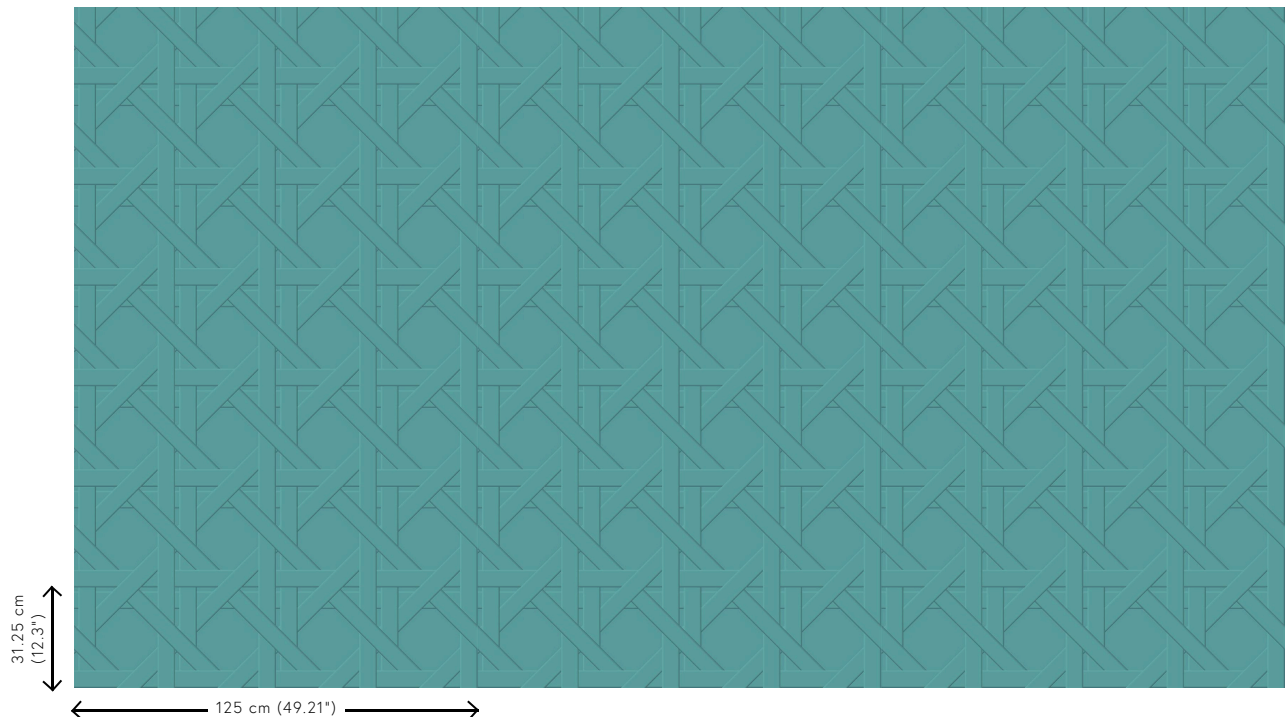

CANNAGE

Collection Spectra

Story behind the collection

Our team of designers is continually searching for patterns and colours that match the spirit of the times. After the Enigma, Eclipse and Intrigue collections, we embarked on a 3D wallcovering venture called Spectra with harmonious patterns and colours that can find a place in any interior. The combination of the 3D relief, the pattern and the colour always has a balanced look.

Technical specifications

Reference	<u>61522</u>
Product category	Couture
Composition	3D textile wallcovering on non-woven backing
Description	Three-dimensional wallcovering with a smooth and soft look & feel
Dimensions	Width 125 cm (49.21"), sold by the linear metre/yard
Pattern repeat	Straight match 31.25 cm (12.30")
Remark	Stain and water repellent, positive acoustic effect
Adhesive	Arte Clearpro or a good quality dispersion adhesive
How to paste	Paste the wall
Light resistance	Good lightfastness
How to remove	Strippable
Fire retardant EU	C-s1, d0
Fire retardant US	Class A
Maintenance	Spongeable during hanging (dab away damp glue)

Colourways (5)

61520

61521

61522

61523

61524

View

More info? [Click here](#)