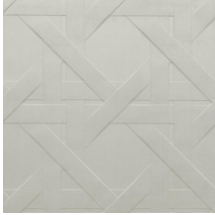

Colourways (5)

61520