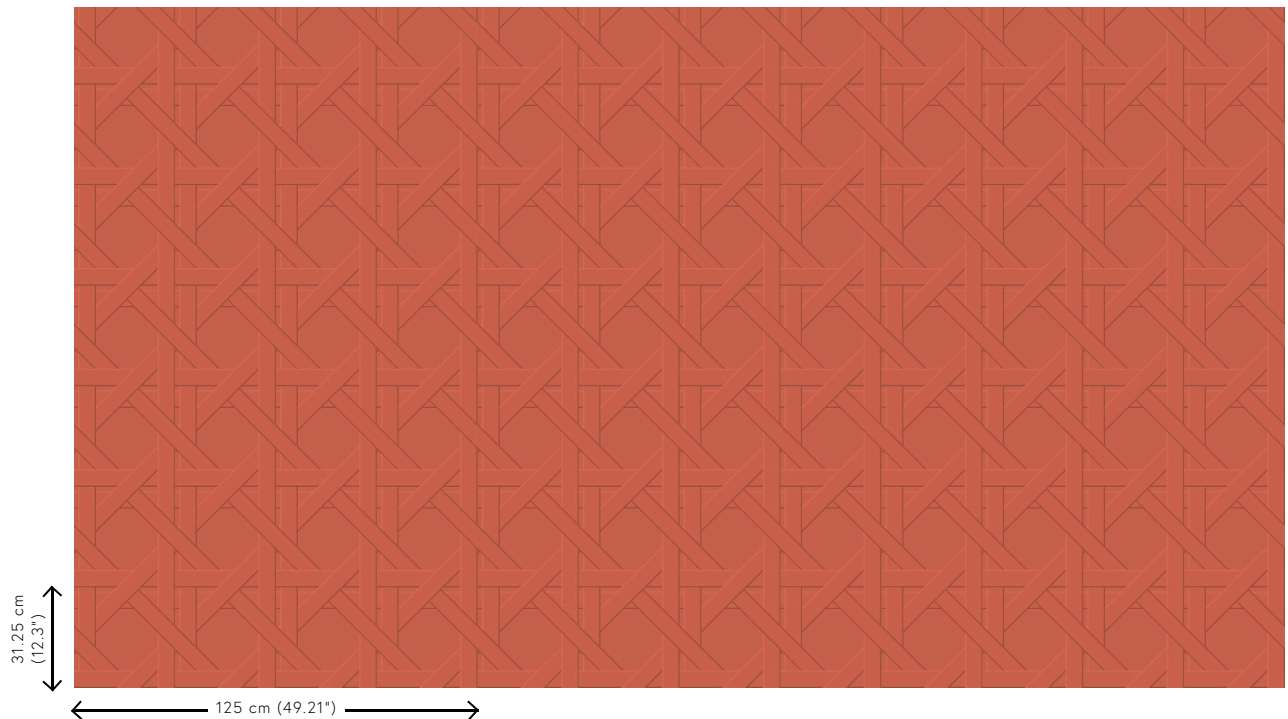

CANNAGE

Collection Spectra

Story behind the collection

Our team of designers is continually searching for patterns and colours that match the spirit of the times. After the Enigma, Eclipse and Intrigue collections, we embarked on a 3D wallcovering venture called Spectra with harmonious patterns and colours that can find a place in any interior. The combination of the 3D relief, the pattern and the colour always has a balanced look.

Colourways (5)

61520

61521

61522

61523

61524

View

More info? [Click here](#)