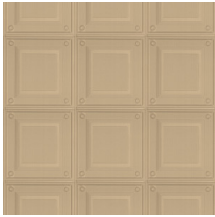

CAISSON

Collection Spectra

Story behind the collection

Our team of designers is continually searching for patterns and colours that match the spirit of the times. After the Enigma, Eclipse and Intrigue collections, we embarked on a 3D wallcovering venture called Spectra with harmonious patterns and colours that can find a place in any interior. The combination of the 3D relief, the pattern and the colour always has a balanced look.

Technical specifications

Reference	<u>61530</u>
Product category	Couture
Composition	3D textile wallcovering on non-woven backing
Description	Three-dimensional wallcovering with a smooth and soft look & feel
Dimensions	Width 123 cm (48.42"), sold by the linear metre/yard
Pattern repeat	Straight match 46 cm (18.11")
Remark	Stain and water repellent, positive acoustic effect
Adhesive	Arte Clearpro or a good quality dispersion adhesive
How to paste	Paste the wall
Light resistance	Good lightfastness
How to remove	Strippable
Fire retardant EU	C-s2, d0
Fire retardant US	Class A
Maintenance	Spongeable during hanging (dab away damp glue)

Colourways (5)

61530

61531

61532

61533

61534

View

More info? [Click here](#)