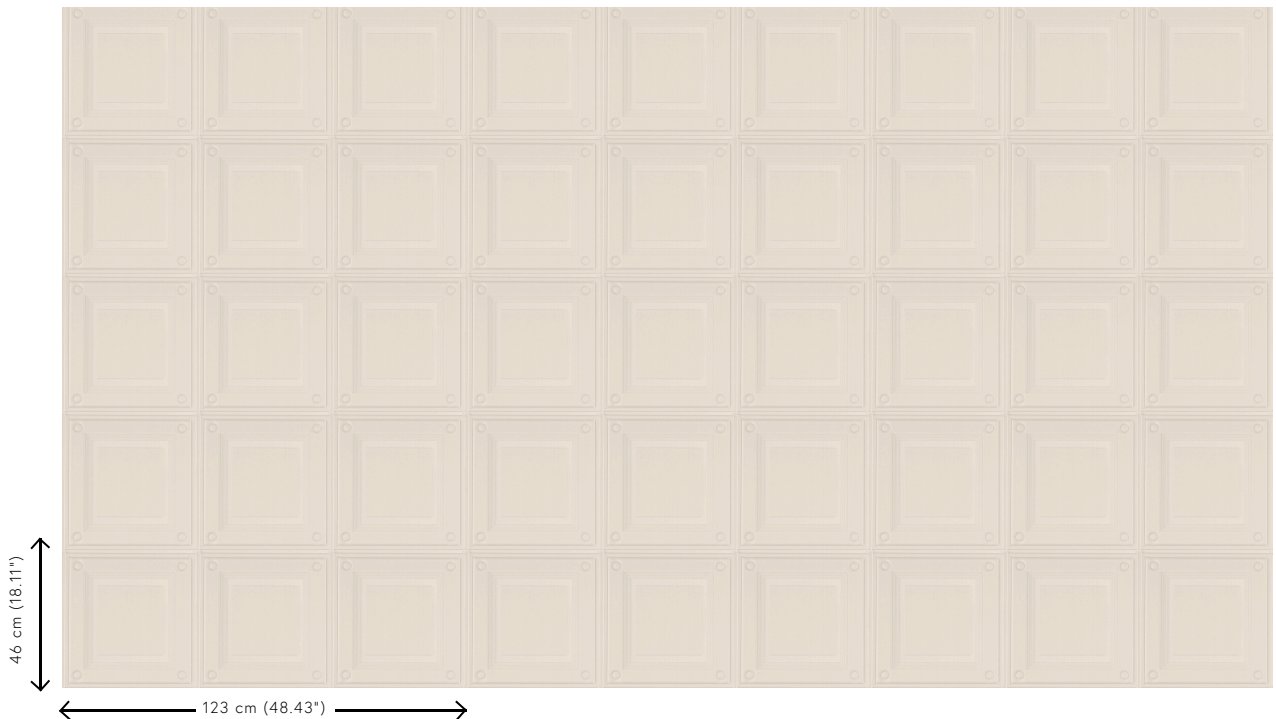

CAISSON

Collection Spectra

Story behind the collection

Our team of designers is continually searching for patterns and colours that match the spirit of the times. After the Enigma, Eclipse and Intrigue collections, we embarked on a 3D wallcovering venture called Spectra with harmonious patterns and colours that can find a place in any interior. The combination of the 3D relief, the pattern and the colour always has a balanced look.

Colourways (5)

61530

61531

61532

61533

61534

View

More info? [Click here](#)