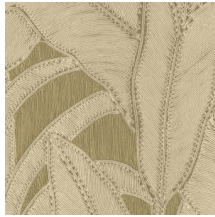

BOTANIC

Collection Manila

Story behind the collection

Floral patterns in combination with organic shapes are the common thread throughout the Manila collection.

Technical specifications

Reference	<u>64500</u> • Hay
Product category	Refined
Composition	Vinyl wallpaper on paper backing
Description	Inspired by meticulously inlaid threads in a floral pattern
Dimensions	Rolls of 10.05 m x 0.70 m = 7 m ² (11 yds x 27.56" = 75 sq. ft.)
Pattern repeat	Straight match 90 cm (35.43")
Adhesive	Arte Clearpro or a good quality dispersion adhesive
How to paste	Method 1: paste the wall and moisten the wallcovering. Method 2: paste the wallcovering.
Light resistance	Good lightfastness
How to remove	Peelable
Fire retardant EU	B-s2, d0
Fire retardant US	Class A
Maintenance	Extra-washable

Colourways (6)

64500

64501

64502

64503

64504

64505

View