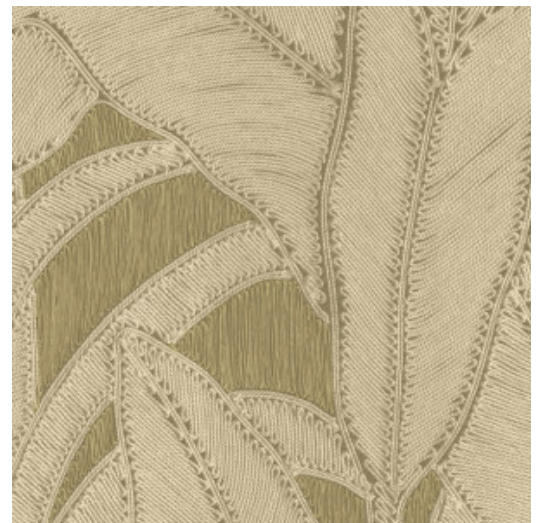

BOTANIC

Collection Manila

Story behind the collection

Floral patterns in combination with organic shapes are the common thread throughout the Manila collection.

Technical specifications

Reference	<u>64500</u> • Hay
Product category	Refined
Composition	Vinyl wallpaper on paper backing
Description	Inspired by meticulously inlaid threads in a floral pattern
Dimensions	Rolls of 10.05 m x 0.70 m = 7 m ² (11 yds x 27.56" = 75 sq. ft.)
Pattern repeat	Straight match 90 cm (35.43")
Adhesive	Arte Clearpro or a good quality dispersion adhesive
How to paste	Method 1: paste the wall and moisten the wallcovering. Method 2: paste the wallcovering.
Light resistance	Good lightfastness
How to remove	Peelable
Fire retardant EU	B-s2, d0
Fire retardant US	Class A
Maintenance	Extra-washable

Colourways (6)

64500

64501

64502

64503

64504

64505

View