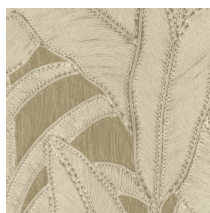

BOTANIC

Collection Manila

Story behind the collection

Floral patterns in combination with organic shapes are the common thread throughout the Manila collection.

Technical specifications

Reference	<u>64501</u> • Linen
Product category	Refined
Composition	Vinyl wallpaper on paper backing
Description	Inspired by meticulously inlaid threads in a floral pattern
Dimensions	Rolls of 10.05 m x 0.70 m = 7 m ² (11 yds x 27.56" = 75 sq. ft.)
Pattern repeat	Straight match 90 cm (35.43")
Adhesive	Arte Clearpro or a good quality dispersion adhesive
How to paste	Method 1: paste the wall and moisten the wallcovering. Method 2: paste the wallcovering.
Light resistance	Good lightfastness
How to remove	Peelable
Fire rating EU	B-s2, d0
Fire rating US	Class A
Maintenance	Extra-washable

Colourways (6)

64500

64501

64502

64503

64504

64505

View