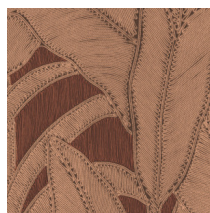

BOTANIC

Collection Manila

Story behind the collection

Floral patterns in combination with organic shapes are the common thread throughout the Manila collection.

Technical specifications

Reference	<u>64501</u> • Linen
Product category	Refined
Composition	Vinyl wallpaper on paper backing
Description	Inspired by meticulously inlaid threads in a floral pattern
Dimensions	Rolls of 10.05 m x 0.70 m = 7 m ² (11 yds x 27.56" = 75 sq. ft.)
Pattern repeat	Straight match 90 cm (35.43")
Adhesive	Arte Clearpro or a good quality dispersion adhesive
How to paste	Method 1: paste the wall and moisten the wallcovering. Method 2: paste the wallcovering.
Light resistance	Good lightfastness
How to remove	Peelable
Fire rating EU	B-s2, d0
Fire rating US	Class A
Maintenance	Extra-washable

Colourways (6)

64500

64501

64502

64503

64504

64505

View