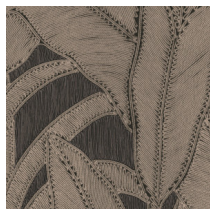

BOTANIC

Collection Manila

Story behind the collection

Floral patterns in combination with organic shapes are the common thread throughout the Manila collection.

Technical specifications

Reference	<u>64501</u> • Linen
Product category	Refined
Composition	Vinyl wallpaper on paper backing
Description	Inspired by meticulously inlaid threads in a floral pattern
Dimensions	Rolls of 10.05 m x 0.70 m = 7 m ² (11 yds x 27.56" = 75 sq. ft.)
Pattern repeat	Straight match 90 cm (35.43")
Adhesive	Arte Clearpro or a good quality dispersion adhesive
How to paste	Method 1: paste the wall and moisten the wallcovering. Method 2: paste the wallcovering.
Light resistance	Good lightfastness
How to remove	Peelable
Fire rating EU	B-s2, d0
Fire rating US	Class A
Maintenance	Extra-washable

Colourways (6)

64500

64501

64502

64503

64504

64505

View