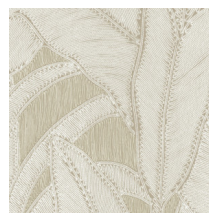

BOTANIC

Collection Manila

Story behind the collection

Floral patterns in combination with organic shapes are the common thread throughout the Manila collection.

Technical specifications

Reference	<u>64501</u> • Linen
Product category	Refined
Composition	Vinyl wallpaper on paper backing
Description	Inspired by meticulously inlaid threads in a floral pattern
Dimensions	Rolls of 10.05 m x 0.70 m = 7 m ² (11 yds x 27.56" = 75 sq. ft.)
Pattern repeat	Straight match 90 cm (35.43")
Adhesive	Arte Clearpro or a good quality dispersion adhesive
How to paste	Method 1: paste the wall and moisten the wallcovering. Method 2: paste the wallcovering.
Light resistance	Good lightfastness
How to remove	Peelable
Fire rating EU	B-s2, d0
Fire rating US	Class A
Maintenance	Extra-washable

Colourways (6)

64500

64501

64502

64503

64504

64505

View