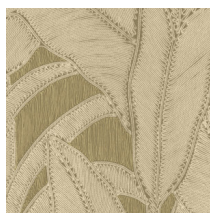

BOTANIC

Collection Manila

Story behind the collection

Floral patterns in combination with organic shapes are the common thread throughout the Manila collection.

Technical specifications

Reference	<u>64501</u> • Linen
Product category	Refined
Composition	Vinyl wallpaper on paper backing
Description	Inspired by meticulously inlaid threads in a floral pattern
Dimensions	Rolls of 10.05 m x 0.70 m = 7 m ² (11 yds x 27.56" = 75 sq. ft.)
Pattern repeat	Straight match 90 cm (35.43")
Adhesive	Arte Clearpro or a good quality dispersion adhesive
How to paste	Method 1: paste the wall and moisten the wallcovering. Method 2: paste the wallcovering.
Light resistance	Good lightfastness
How to remove	Peelable
Fire rating EU	B-s2, d0
Fire rating US	Class A
Maintenance	Extra-washable

Colourways (6)

64500

64501

64502

64503

64504

64505

View