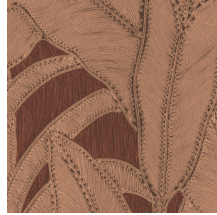

BOTANIC

Collection Manila

Story behind the collection

Floral patterns in combination with organic shapes are the common thread throughout the Manila collection.

Technical specifications

Reference	<u>64502</u> • Rust
Product category	Refined
Composition	Vinyl wallpaper on paper backing
Description	Inspired by meticulously inlaid threads in a floral pattern
Dimensions	Rolls of 10.05 m x 0.70 m = 7 m ² (11 yds x 27.56" = 75 sq. ft.)
Pattern repeat	Straight match 90 cm (35.43")
Adhesive	Arte Clearpro or a good quality dispersion adhesive
How to paste	Method 1: paste the wall and moisten the wallcovering. Method 2: paste the wallcovering.
Light resistance	Good lightfastness
How to remove	Peelable
Fire retardant EU	B-s2, d0
Fire retardant US	Class A
Maintenance	Extra-washable

Colourways (6)

64500

64501

64502

64503

64504

64505

View