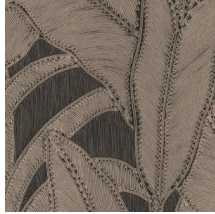

BOTANIC

Collection Manila

Story behind the collection

Floral patterns in combination with organic shapes are the common thread throughout the Manila collection.

Technical specifications

Reference	<u>64502</u> • Rust
Product category	Refined
Composition	Vinyl wallpaper on paper backing
Description	Inspired by meticulously inlaid threads in a floral pattern
Dimensions	Rolls of 10.05 m x 0.70 m = 7 m ² (11 yds x 27.56" = 75 sq. ft.)
Pattern repeat	Straight match 90 cm (35.43")
Adhesive	Arte Clearpro or a good quality dispersion adhesive
How to paste	Method 1: paste the wall and moisten the wallcovering. Method 2: paste the wallcovering.
Light resistance	Good lightfastness
How to remove	Peelable
Fire retardant EU	B-s2, d0
Fire retardant US	Class A
Maintenance	Extra-washable

Colourways (6)

64500

64501

64502

64503

64504

64505

View