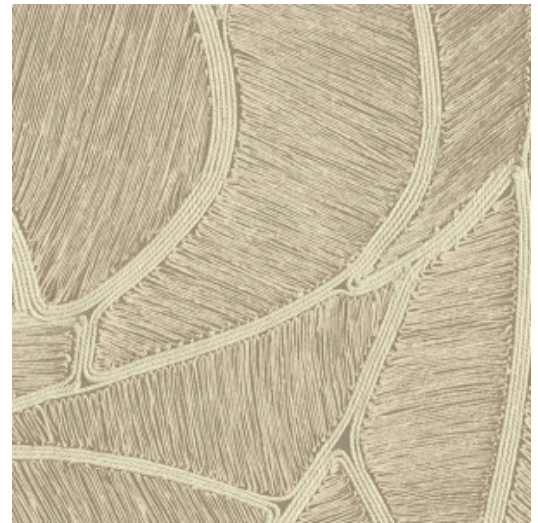

SPIRAL

Collection Manila

Story behind the collection

Floral patterns in combination with organic shapes are the common thread throughout the Manila collection.

Technical specifications

Reference	<u>64510</u> • Linen
Product category	Refined
Composition	Vinyl wallpaper on paper backing
Description	Inspired by meticulously inlaid threads in an organic pattern
Dimensions	Rolls of 10.05 m x 0.70 m = 7 m ² (11 yds x 27.56" = 75 sq. ft.)
Pattern repeat	Drop match 90/45 cm (35.43"/17.72")
Adhesive	Arte Clearpro or a good quality dispersion adhesive
How to paste	Method 1: paste the wall and moisten the wallcovering. Method 2: paste the wallcovering.
Light resistance	Good lightfastness
How to remove	Peelable
Fire retardant EU	B-s2, d0
Fire retardant US	Class A
Maintenance	Extra-washable

Colourways (3)

64510

64511

64512

View

More info? [Click here](#)

Order samples, calculate quantities, view instructional videos, download technical information and more:
www.arte-international.com

ARTE®