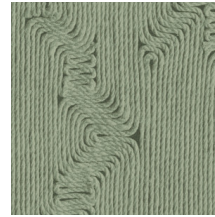

EDGE

Collection Manila

Story behind the collection

Floral patterns in combination with organic shapes are the common thread throughout the Manila collection.

Technical specifications

Reference	<u>64520</u> • Cocoa
Product category	Refined
Composition	Vinyl wallpaper on paper backing
Description	Inspired by meticulously inlaid threads in an organic pattern
Dimensions	Rolls of 10.05 m x 0.70 m = 7 m ² (11 yds x 27.56" = 75 sq. ft.)
Pattern repeat	Straight match 90 cm (35.43")
Adhesive	Arte Clearpro or a good quality dispersion adhesive
How to paste	Method 1: paste the wall and moisten the wallcovering. Method 2: paste the wallcovering.
Light resistance	Good lightfastness
How to remove	Peelable
Fire retardant EU	B-s2, d0
Fire retardant US	Class A
Maintenance	Extra-washable

Colourways (6)

64520

64521

64522

64523

64524

64525

View