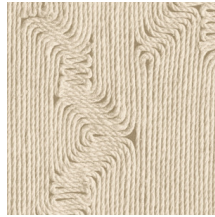

EDGE

Collection Manila

Story behind the collection

Floral patterns in combination with organic shapes are the common thread throughout the Manila collection.

Technical specifications

Reference	<u>64520</u> • Cocoa
Product category	Refined
Composition	Vinyl wallpaper on paper backing
Description	Inspired by meticulously inlaid threads in an organic pattern
Dimensions	Rolls of 10.05 m x 0.70 m = 7 m ² (11 yds x 27.56" = 75 sq. ft.)
Pattern repeat	Straight match 90 cm (35.43")
Adhesive	Arte Clearpro or a good quality dispersion adhesive
How to paste	Method 1: paste the wall and moisten the wallcovering. Method 2: paste the wallcovering.
Light resistance	Good lightfastness
How to remove	Peelable
Fire retardant EU	B-s2, d0
Fire retardant US	Class A
Maintenance	Extra-washable

Colourways (6)

64520

64521

64522

64523

64524

64525

View