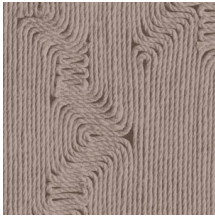

EDGE

Collection Manila

Story behind the collection

Floral patterns in combination with organic shapes are the common thread throughout the Manila collection.

Technical specifications

Reference	<u>64520</u> • Cocoa
Product category	Refined
Composition	Vinyl wallpaper on paper backing
Description	Inspired by meticulously inlaid threads in an organic pattern
Dimensions	Rolls of 10.05 m x 0.70 m = 7 m ² (11 yds x 27.56" = 75 sq. ft.)
Pattern repeat	Straight match 90 cm (35.43")
Adhesive	Arte Clearpro or a good quality dispersion adhesive
How to paste	Method 1: paste the wall and moisten the wallcovering. Method 2: paste the wallcovering.
Light resistance	Good lightfastness
How to remove	Peelable
Fire retardant EU	B-s2, d0
Fire retardant US	Class A
Maintenance	Extra-washable

Colourways (6)

64520

64521

64522

64523

64524

64525

View