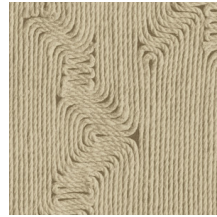

EDGE

Collection Manila

Story behind the collection

Floral patterns in combination with organic shapes are the common thread throughout the Manila collection.

Technical specifications

Reference	<u>64520</u> • Cocoa
Product category	Refined
Composition	Vinyl wallpaper on paper backing
Description	Inspired by meticulously inlaid threads in an organic pattern
Dimensions	Rolls of 10.05 m x 0.70 m = 7 m ² (11 yds x 27.56" = 75 sq. ft.)
Pattern repeat	Straight match 90 cm (35.43")
Adhesive	Arte Clearpro or a good quality dispersion adhesive
How to paste	Method 1: paste the wall and moisten the wallcovering. Method 2: paste the wallcovering.
Light resistance	Good lightfastness
How to remove	Peelable
Fire retardant EU	B-s2, d0
Fire retardant US	Class A
Maintenance	Extra-washable

Colourways (6)

64520

64521

64522

64523

64524

64525

View