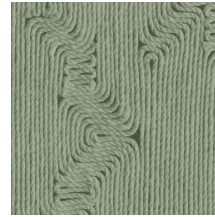

EDGE

Collection Manila

Story behind the collection

Floral patterns in combination with organic shapes are the common thread throughout the Manila collection.

Technical specifications

| | |
|-------------------|--|
| Reference | <u>64522</u> • Soft Beige |
| Product category | Refined |
| Composition | Vinyl wallpaper on paper backing |
| Description | Inspired by meticulously inlaid threads in an organic pattern |
| Dimensions | Rolls of 10.05 m x 0.70 m = 7 m ² (11 yds x 27.56" = 75 sq. ft.) |
| Pattern repeat | Straight match 90 cm (35.43") |
| Adhesive | Arte Clearpro or a good quality dispersion adhesive |
| How to paste | Method 1: paste the wall and moisten the wallcovering. Method 2: paste the wallcovering. |
| Light resistance | Good lightfastness |
| How to remove | Peelable |
| Fire retardant EU | B-s2, d0 |
| Fire retardant US | Class A |
| Maintenance | Extra-washable |

Colourways (6)

64520

64521

64522

64523

64524

64525

View