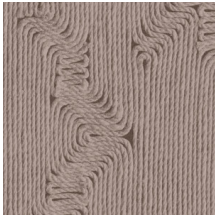

EDGE

Collection Manila

Story behind the collection

Floral patterns in combination with organic shapes are the common thread throughout the Manila collection.

Technical specifications

| | |
|-------------------|--|
| Reference | <u>64522</u> • Soft Beige |
| Product category | Refined |
| Composition | Vinyl wallpaper on paper backing |
| Description | Inspired by meticulously inlaid threads in an organic pattern |
| Dimensions | Rolls of 10.05 m x 0.70 m = 7 m ² (11 yds x 27.56" = 75 sq. ft.) |
| Pattern repeat | Straight match 90 cm (35.43") |
| Adhesive | Arte Clearpro or a good quality dispersion adhesive |
| How to paste | Method 1: paste the wall and moisten the wallcovering. Method 2: paste the wallcovering. |
| Light resistance | Good lightfastness |
| How to remove | Peelable |
| Fire retardant EU | B-s2, d0 |
| Fire retardant US | Class A |
| Maintenance | Extra-washable |

Colourways (6)

64520

64521

64522

64523

64524

64525

View