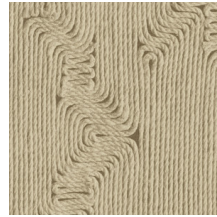

EDGE

Collection Manila

Story behind the collection

Floral patterns in combination with organic shapes are the common thread throughout the Manila collection.

Technical specifications

| | |
|-------------------|--|
| Reference | <u>64522</u> • Soft Beige |
| Product category | Refined |
| Composition | Vinyl wallpaper on paper backing |
| Description | Inspired by meticulously inlaid threads in an organic pattern |
| Dimensions | Rolls of 10.05 m x 0.70 m = 7 m ² (11 yds x 27.56" = 75 sq. ft.) |
| Pattern repeat | Straight match 90 cm (35.43") |
| Adhesive | Arte Clearpro or a good quality dispersion adhesive |
| How to paste | Method 1: paste the wall and moisten the wallcovering. Method 2: paste the wallcovering. |
| Light resistance | Good lightfastness |
| How to remove | Peelable |
| Fire retardant EU | B-s2, d0 |
| Fire retardant US | Class A |
| Maintenance | Extra-washable |

Colourways (6)

64520

64521

64522

64523

64524

64525

View