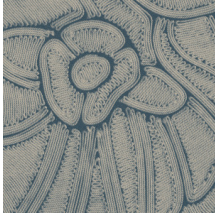

Colourways (5)

64540