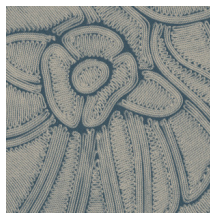

FLORE

Collection Manila

Story behind the collection

Floral patterns in combination with organic shapes are the common thread throughout the Manila collection.

Technical specifications

Reference	<u>64544</u> • Onyx
Product category	Refined
Composition	Vinyl wallpaper on paper backing
Description	Inspired by meticulously inlaid threads in a floral pattern
Dimensions	Rolls of 10.05 m x 0.70 m = 7 m ² (11 yds x 27.56" = 75 sq. ft.)
Pattern repeat	Drop match 90/45 cm (35.43"/17.72")
Adhesive	Arte Clearpro or a good quality dispersion adhesive
How to paste	Method 1: paste the wall and moisten the wallcovering. Method 2: paste the wallcovering.
Light resistance	Good lightfastness
How to remove	Peelable
Fire rating EU	B-s2, d0
Fire rating US	Class A
Maintenance	Extra-washable

Colourways (5)

64540

64541

64542

64543

64544

View

More info? [Click here](#)