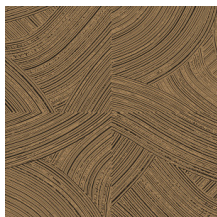

Technical specifications

Reference	<u>66000</u> • Warm Gold
Product category	Refined
Composition	Wallpaper on non-woven backing
Description	Brushstrokes of which the high-gloss finish contrasts with the ultra matt chalk background
Dimensions	Rolls of 8.50 m x 0.70 m = 6 m ² (9.30 yds x 27.56" = 64 sq. ft.)
Pattern repeat	Straight match 64/32 cm (25.20"/12.60")
Adhesive	Arte Clearpro or a good quality dispersion adhesive
How to paste	Paste the wall
Light resistance	Good lightfastness
How to remove	Strippable
Fire retardant EU	B-s1, d0
Fire retardant US	Class A
Maintenance	Washable
IMO Certified	

0493/22

Colourways (5)

66000

66001

66002

66003

66004

View