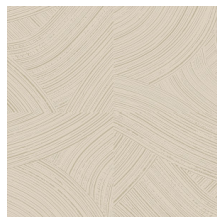

Technical specifications

Reference	<u>66000</u> • Warm Gold
Product category	Refined
Composition	Wallpaper on non-woven backing
Description	Brushstrokes of which the high-gloss finish contrasts with the ultra matt chalk background
Dimensions	Rolls of 8.50 m x 0.70 m = 6 m ² (9.30 yds x 27.56" = 64 sq. ft.)
Pattern repeat	Straight match 64/32 cm (25.20"/12.60")
Adhesive	Arte Clearpro or a good quality dispersion adhesive
How to paste	Paste the wall
Light resistance	Good lightfastness
How to remove	Strippable
Fire retardant EU	B-s1, d0
Fire retardant US	Class A
Maintenance	Washable
IMO Certified	

0493/22

Colourways (5)

66000

66001

66002

66003

66004

View