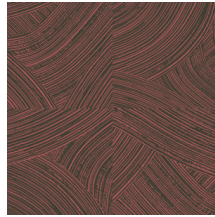

Technical specifications

Reference	<u>66001</u> • Rose Brown
Product category	Refined
Composition	Wallpaper on non-woven backing
Description	Brushstrokes of which the high-gloss finish contrasts with the ultra matt chalk background
Dimensions	Rolls of 8.50 m x 0.70 m = 6 m ² (9.30 yds x 27.56" = 64 sq. ft.)
Pattern repeat	Straight match 64/32 cm (25.20"/12.60")
Adhesive	Arte Clearpro or a good quality dispersion adhesive
How to paste	Paste the wall
Light resistance	Good lightfastness
How to remove	Strippable
Fire retardant EU	B-s1, d0
Fire retardant US	Class A
Maintenance	Washable
IMO Certified	

0493/22

Colourways (5)

66000

66001

66002

66003

66004

View