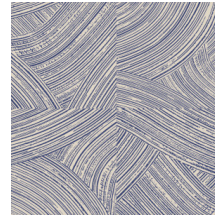

Technical specifications

Reference	<u>66001</u> • Rose Brown
Product category	Refined
Composition	Wallpaper on non-woven backing
Description	Brushstrokes of which the high-gloss finish contrasts with the ultra matt chalk background
Dimensions	Rolls of 8.50 m x 0.70 m = 6 m ² (9.30 yds x 27.56" = 64 sq. ft.)
Pattern repeat	Straight match 64/32 cm (25.20"/12.60")
Adhesive	Arte Clearpro or a good quality dispersion adhesive
How to paste	Paste the wall
Light resistance	Good lightfastness
How to remove	Strippable
Fire retardant EU	B-s1, d0
Fire retardant US	Class A
Maintenance	Washable
IMO Certified	

0493/22

Colourways (5)

66000

66001

66002

66003

66004

View