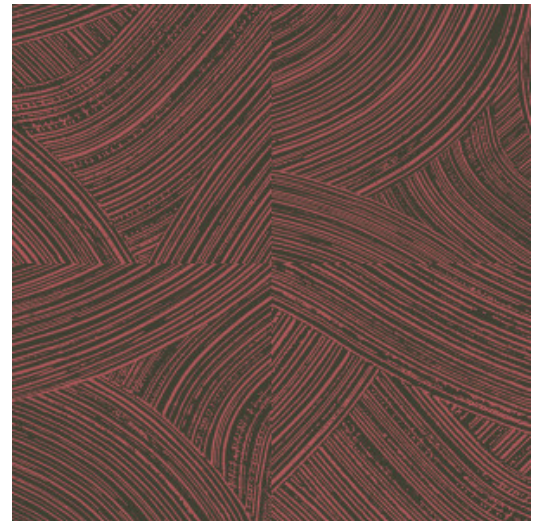

ARADO

Collection Cameo

Story behind the collection

Discover and appreciate the power of flaws and imperfection. The transience of life and the pure quality of nature bring us back to the essence: authenticity and simplicity. The asymmetry and diverse shapes and structures providing an unexpected harmony. The materials used in all their roughness and purity come into their own and receive full attention.

Technical specifications

Reference	<u>66001</u> • Rose Brown
Product category	Refined
Composition	Wallpaper on non-woven backing
Description	Brushstrokes of which the high-gloss finish contrasts with the ultra matt chalk background
Dimensions	Rolls of 8.50 m x 0.70 m = 6 m² (9.30 yds x 27.56" = 64 sq. ft.)
Pattern repeat	Straight match 64/32 cm (25.20"/12.60")
Adhesive	Arte Clearpro or a good quality dispersion adhesive
How to paste	Paste the wall
Light resistance	Good lightfastness
How to remove	Strippable
Fire retardant EU	B-s1, d0
Fire retardant US	Class A
Maintenance	Washable
IMO Certified	

0493/22