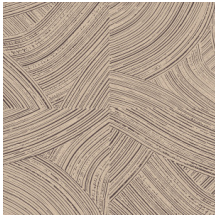

Technical specifications

Reference	<u>66001</u> • Rose Brown
Product category	Refined
Composition	Wallpaper on non-woven backing
Description	Brushstrokes of which the high-gloss finish contrasts with the ultra matt chalk background
Dimensions	Rolls of 8.50 m x 0.70 m = 6 m ² (9.30 yds x 27.56" = 64 sq. ft.)
Pattern repeat	Straight match 64/32 cm (25.20"/12.60")
Adhesive	Arte Clearpro or a good quality dispersion adhesive
How to paste	Paste the wall
Light resistance	Good lightfastness
How to remove	Strippable
Fire retardant EU	B-s1, d0
Fire retardant US	Class A
Maintenance	Washable
IMO Certified	

0493/22

Colourways (5)

66000

66001

66002

66003

66004

View