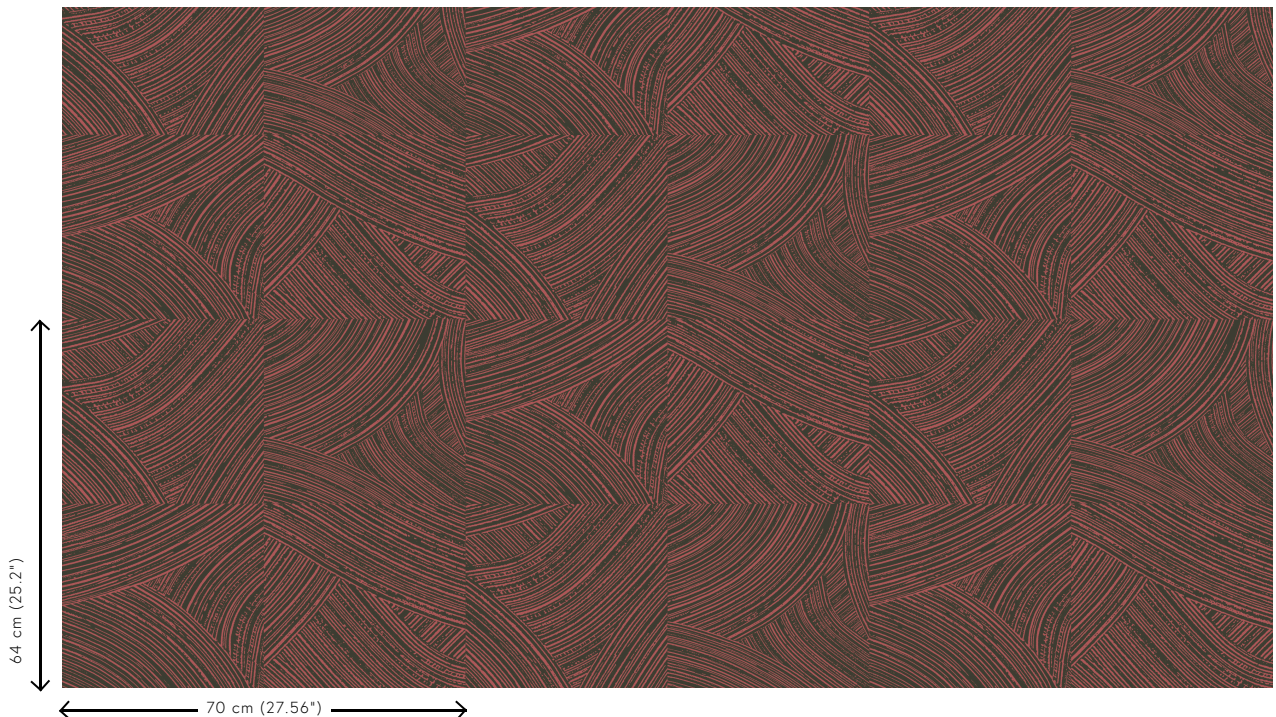

Technical specifications

Reference	<u>66001</u> • Rose Brown
Product category	Refined
Composition	Wallpaper on non-woven backing
Description	Brushstrokes of which the high-gloss finish contrasts with the ultra matt chalk background
Dimensions	Rolls of 8.50 m x 0.70 m = 6 m ² (9.30 yds x 27.56" = 64 sq. ft.)
Pattern repeat	Straight match 64/32 cm (25.20"/12.60")
Adhesive	Arte Clearpro or a good quality dispersion adhesive
How to paste	Paste the wall
Light resistance	Good lightfastness
How to remove	Strippable
Fire retardant EU	B-s1, d0
Fire retardant US	Class A
Maintenance	Washable
IMO Certified	

0493/22

Colourways (5)

66000

66001

66002

66003

66004

View