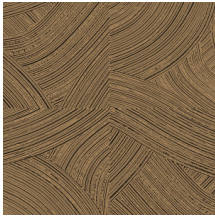

Technical specifications

Reference	<u>66001</u> • Rose Brown
Product category	Refined
Composition	Wallpaper on non-woven backing
Description	Brushstrokes of which the high-gloss finish contrasts with the ultra matt chalk background
Dimensions	Rolls of 8.50 m x 0.70 m = 6 m ² (9.30 yds x 27.56" = 64 sq. ft.)
Pattern repeat	Straight match 64/32 cm (25.20"/12.60")
Adhesive	Arte Clearpro or a good quality dispersion adhesive
How to paste	Paste the wall
Light resistance	Good lightfastness
How to remove	Strippable
Fire retardant EU	B-s1, d0
Fire retardant US	Class A
Maintenance	Washable
IMO Certified	

0493/22

Colourways (5)

66000

66001

66002

66003

66004

View