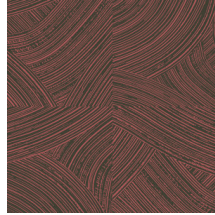

Technical specifications

Reference	<u>66002</u> • Washed White
Product category	Refined
Composition	Wallpaper on non-woven backing
Description	Brushstrokes of which the high-gloss finish contrasts with the ultra matt chalk background
Dimensions	Rolls of 8.50 m x 0.70 m = 6 m ² (9.30 yds x 27.56" = 64 sq. ft.)
Pattern repeat	Straight match 64/32 cm (25.20"/12.60")
Adhesive	Arte Clearpro or a good quality dispersion adhesive
How to paste	Paste the wall
Light resistance	Good lightfastness
How to remove	Strippable
Fire retardant EU	B-s1, d0
Fire retardant US	Class A
Maintenance	Washable
IMO Certified	

0493/22

Colourways (5)

66000

66001

66002

66003

66004

View