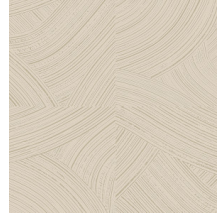

Technical specifications

Reference	<u>66002</u> • Washed White
Product category	Refined
Composition	Wallpaper on non-woven backing
Description	Brushstrokes of which the high-gloss finish contrasts with the ultra matt chalk background
Dimensions	Rolls of 8.50 m x 0.70 m = 6 m ² (9.30 yds x 27.56" = 64 sq. ft.)
Pattern repeat	Straight match 64/32 cm (25.20"/12.60")
Adhesive	Arte Clearpro or a good quality dispersion adhesive
How to paste	Paste the wall
Light resistance	Good lightfastness
How to remove	Strippable
Fire retardant EU	B-s1, d0
Fire retardant US	Class A
Maintenance	Washable
IMO Certified	

0493/22

Colourways (5)

66000

66001

66002

66003

66004

View