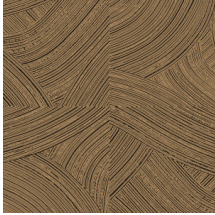

Technical specifications

Reference	<u>66002</u> • Washed White
Product category	Refined
Composition	Wallpaper on non-woven backing
Description	Brushstrokes of which the high-gloss finish contrasts with the ultra matt chalk background
Dimensions	Rolls of 8.50 m x 0.70 m = 6 m ² (9.30 yds x 27.56" = 64 sq. ft.)
Pattern repeat	Straight match 64/32 cm (25.20"/12.60")
Adhesive	Arte Clearpro or a good quality dispersion adhesive
How to paste	Paste the wall
Light resistance	Good lightfastness
How to remove	Strippable
Fire retardant EU	B-s1, d0
Fire retardant US	Class A
Maintenance	Washable
IMO Certified	

0493/22

Colourways (5)

66000

66001

66002

66003

66004

View