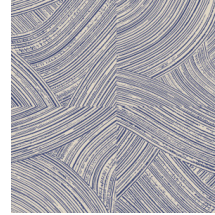

Technical specifications

Reference	<u>66002</u> • Washed White
Product category	Refined
Composition	Wallpaper on non-woven backing
Description	Brushstrokes of which the high-gloss finish contrasts with the ultra matt chalk background
Dimensions	Rolls of 8.50 m x 0.70 m = 6 m ² (9.30 yds x 27.56" = 64 sq. ft.)
Pattern repeat	Straight match 64/32 cm (25.20"/12.60")
Adhesive	Arte Clearpro or a good quality dispersion adhesive
How to paste	Paste the wall
Light resistance	Good lightfastness
How to remove	Strippable
Fire retardant EU	B-s1, d0
Fire retardant US	Class A
Maintenance	Washable
IMO Certified	

0493/22

Colourways (5)

66000

66001

66002

66003

66004

View