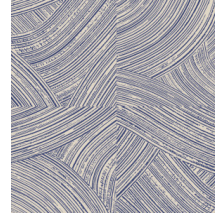

Technical specifications

Reference	<u>66003</u> • Harbour
Product category	Refined
Composition	Wallpaper on non-woven backing
Description	Brushstrokes of which the high-gloss finish contrasts with the ultra matt chalk background
Dimensions	Rolls of 8.50 m x 0.70 m = 6 m ² (9.30 yds x 27.56" = 64 sq. ft.)
Pattern repeat	Straight match 64/32 cm (25.20"/12.60")
Adhesive	Arte Clearpro or a good quality dispersion adhesive
How to paste	Paste the wall
Light resistance	Good lightfastness
How to remove	Strippable
Fire retardant EU	B-s1, d0
Fire retardant US	Class A
Maintenance	Washable
IMO Certified	

Colourways (5)

66000

66001

66002

66003

66004

View

More info? [Click here](#)