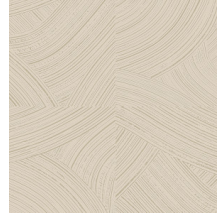

Technical specifications

Reference	<u>66003</u> • Harbour
Product category	Refined
Composition	Wallpaper on non-woven backing
Description	Brushstrokes of which the high-gloss finish contrasts with the ultra matt chalk background
Dimensions	Rolls of 8.50 m x 0.70 m = 6 m ² (9.30 yds x 27.56" = 64 sq. ft.)
Pattern repeat	Straight match 64/32 cm (25.20"/12.60")
Adhesive	Arte Clearpro or a good quality dispersion adhesive
How to paste	Paste the wall
Light resistance	Good lightfastness
How to remove	Strippable
Fire retardant EU	B-s1, d0
Fire retardant US	Class A
Maintenance	Washable
IMO Certified	

Colourways (5)

66000

66001

66002

66003

66004

View

More info? [Click here](#)