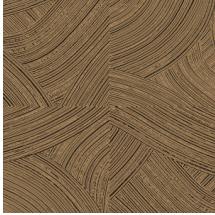

Colourways (5)

66000