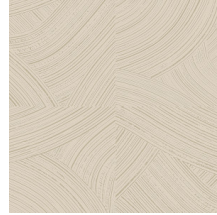

Technical specifications

Reference	<u>66003</u> • Harbour
Product category	Refined
Composition	Wallpaper on non-woven backing
Description	Brushstrokes of which the high-gloss finish contrasts with the ultra matt chalk background
Dimensions	Rolls of 8.50 m x 0.70 m = 6 m ² (9.30 yds x 27.56" = 64 sq. ft.)
Pattern repeat	Straight match 64/32 cm (25.20"/12.60")
Adhesive	Arte Clearpro or a good quality dispersion adhesive
How to paste	Paste the wall
Light resistance	Good lightfastness
How to remove	Strippable
Fire retardant EU	B-s1, d0
Fire retardant US	Class A
Maintenance	Washable
IMO Certified	

Colourways (5)

66000

66001

66002

66003

66004

View

More info? [Click here](#)