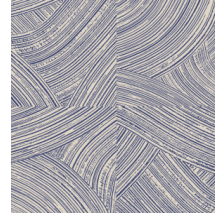

Technical specifications

Reference	<u>66003</u> • Harbour
Product category	Refined
Composition	Wallpaper on non-woven backing
Description	Brushstrokes of which the high-gloss finish contrasts with the ultra matt chalk background
Dimensions	Rolls of 8.50 m x 0.70 m = 6 m ² (9.30 yds x 27.56" = 64 sq. ft.)
Pattern repeat	Straight match 64/32 cm (25.20"/12.60")
Adhesive	Arte Clearpro or a good quality dispersion adhesive
How to paste	Paste the wall
Light resistance	Good lightfastness
How to remove	Strippable
Fire retardant EU	B-s1, d0
Fire retardant US	Class A
Maintenance	Washable
IMO Certified	

Colourways (5)

66000

66001

66002

66003

66004

View

More info? [Click here](#)