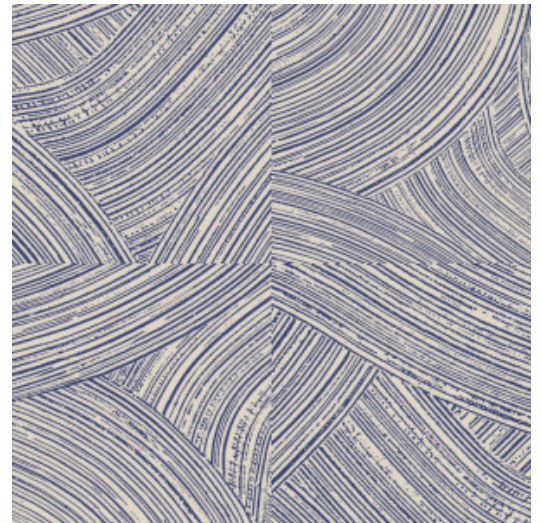

ARADO

Collection Cameo

Story behind the collection

Discover and appreciate the power of flaws and imperfection. The transience of life and the pure quality of nature bring us back to the essence: authenticity and simplicity. The asymmetry and diverse shapes and structures providing an unexpected harmony. The materials used in all their roughness and purity come into their own and receive full attention.

Technical specifications

Reference	<u>66003</u> • Harbour
Product category	Refined
Composition	Wallpaper on non-woven backing
Description	Brushstrokes of which the high-gloss finish contrasts with the ultra matt chalk background
Dimensions	Rolls of 8.50 m x 0.70 m = 6 m ² (9.30 yds x 27.56" = 64 sq. ft.)
Pattern repeat	Straight match 64/32 cm (25.20"/12.60")
Adhesive	Arte Clearpro or a good quality dispersion adhesive
How to paste	Paste the wall
Light resistance	Good lightfastness
How to remove	Strippable
Fire retardant EU	B-s1, d0
Fire retardant US	Class A
Maintenance	Washable
IMO Certified	

Colourways (5)

66000

66001

66002

66003

66004

View

More info? [Click here](#)