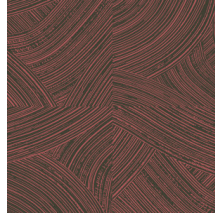

Technical specifications

Reference	<u>66003</u> • Harbour
Product category	Refined
Composition	Wallpaper on non-woven backing
Description	Brushstrokes of which the high-gloss finish contrasts with the ultra matt chalk background
Dimensions	Rolls of 8.50 m x 0.70 m = 6 m ² (9.30 yds x 27.56" = 64 sq. ft.)
Pattern repeat	Straight match 64/32 cm (25.20"/12.60")
Adhesive	Arte Clearpro or a good quality dispersion adhesive
How to paste	Paste the wall
Light resistance	Good lightfastness
How to remove	Strippable
Fire retardant EU	B-s1, d0
Fire retardant US	Class A
Maintenance	Washable
IMO Certified	

Colourways (5)

66000

66001

66002

66003

66004

View

More info? [Click here](#)