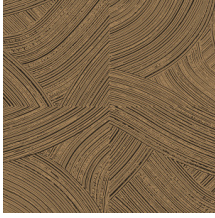

Colourways (5)

66000