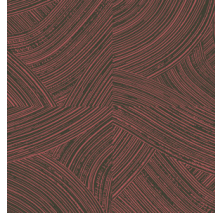

Technical specifications

Reference	<u>66003</u> • Harbour
Product category	Refined
Composition	Wallpaper on non-woven backing
Description	Brushstrokes of which the high-gloss finish contrasts with the ultra matt chalk background
Dimensions	Rolls of 8.50 m x 0.70 m = 6 m ² (9.30 yds x 27.56" = 64 sq. ft.)
Pattern repeat	Straight match 64/32 cm (25.20"/12.60")
Adhesive	Arte Clearpro or a good quality dispersion adhesive
How to paste	Paste the wall
Light resistance	Good lightfastness
How to remove	Strippable
Fire retardant EU	B-s1, d0
Fire retardant US	Class A
Maintenance	Washable
IMO Certified	

Colourways (5)

66000

66001

66002

66003

66004

View

More info? [Click here](#)