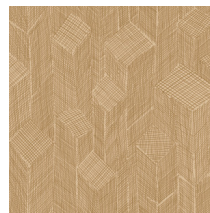

Technical specifications

Reference	<u>66010</u> • Midnight Blue
Product category	Refined
Composition	Wallpaper on non-woven backing
Description	Based on an open woven sisal patchwork that creates a subtle three-dimensional effect
Dimensions	Rolls of 8.50 m x 0.70 m = 6 m ² (9.30 yds x 27.56" = 64 sq. ft.)
Pattern repeat	Straight match 64/32 cm (25.20"/12.60")
Adhesive	Arte Clearpro or a good quality dispersion adhesive
How to paste	Paste the wall
Light resistance	Good lightfastness
How to remove	Strippable
Fire rating EU	B-s1, d0
Fire rating US	Class A
Maintenance	Washable
IMO Certified	

0493/22

Colourways (5)

66010

66011

66012

66013

66014

View