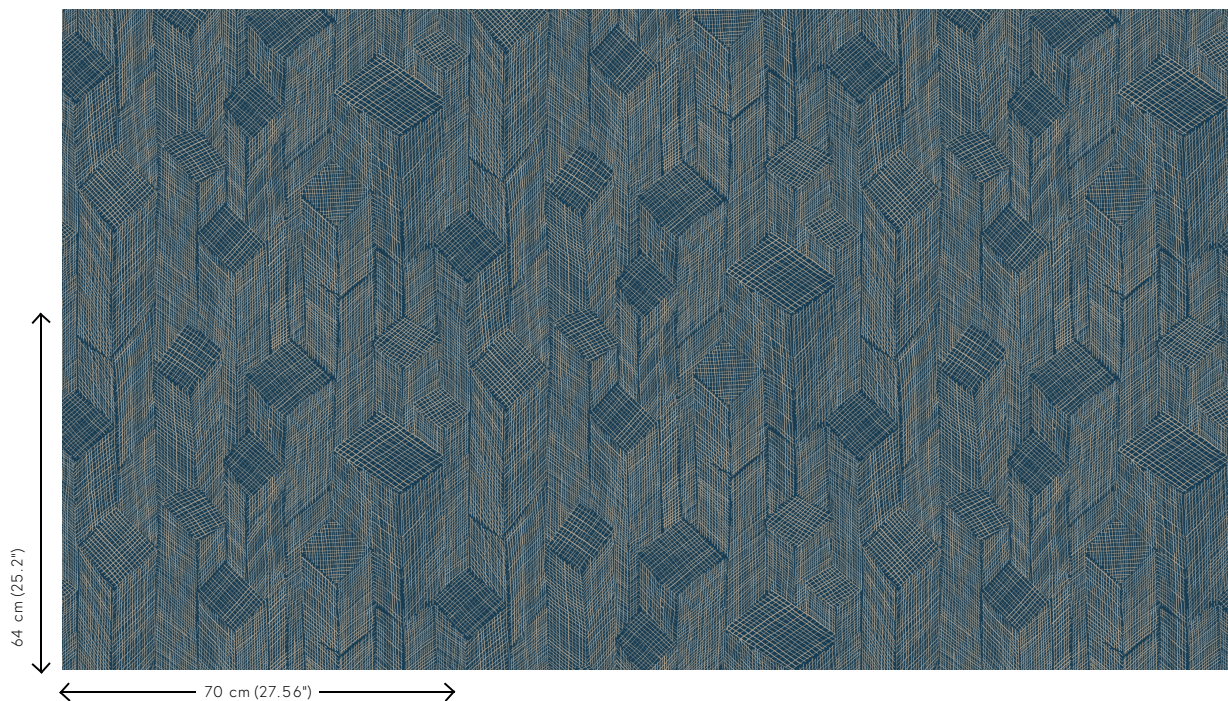

Technical specifications

Reference	<u>66010</u> • Midnight Blue
Product category	Refined
Composition	Wallpaper on non-woven backing
Description	Based on an open woven sisal patchwork that creates a subtle three-dimensional effect
Dimensions	Rolls of 8.50 m x 0.70 m = 6 m ² (9.30 yds x 27.56" = 64 sq. ft.)
Pattern repeat	Straight match 64/32 cm (25.20"/12.60")
Adhesive	Arte Clearpro or a good quality dispersion adhesive
How to paste	Paste the wall
Light resistance	Good lightfastness
How to remove	Strippable
Fire rating EU	B-s1, d0
Fire rating US	Class A
Maintenance	Washable
IMO Certified	

0493/22

Colourways (5)

66010

66011

66012

66013

66014

View