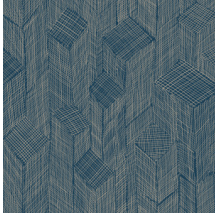

Technical specifications

Reference	66010 • Midnight Blue
Product category	Refined
Composition	Wallpaper on non-woven backing
Description	Based on an open woven sisal patchwork that creates a subtle three-dimensional effect
Dimensions	Rolls of 8.50 m x 0.70 m = 6 m ² (9.30 yds x 27.56" = 64 sq. ft.)
Pattern repeat	Straight match 64/32 cm (25.20"/12.60")
Adhesive	Arte Clearpro or a good quality dispersion adhesive
How to paste	Paste the wall
Light resistance	Good lightfastness
How to remove	Strippable
Fire retardant EU	B-s1, d0
Fire retardant US	Class A
Maintenance	Washable
IMO Certified	

Colourways (5)

66010

66011

66012

66013

66014

View

More info? [Click here](#)