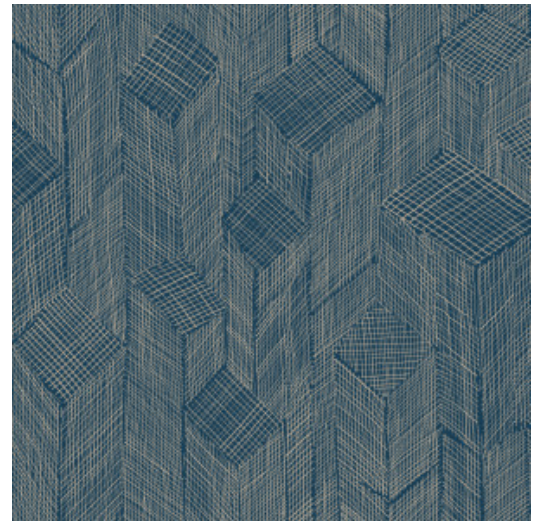

Technical specifications

Reference	66010 • Midnight Blue
Product category	Refined
Composition	Wallpaper on non-woven backing
Description	Based on an open woven sisal patchwork that creates a subtle three-dimensional effect
Dimensions	Rolls of 8.50 m x 0.70 m = 6 m ² (9.30 yds x 27.56" = 64 sq. ft.)
Pattern repeat	Straight match 64/32 cm (25.20"/12.60")
Adhesive	Arte Clearpro or a good quality dispersion adhesive
How to paste	Paste the wall
Light resistance	Good lightfastness
How to remove	Strippable
Fire retardant EU	B-s1, d0
Fire retardant US	Class A
Maintenance	Washable
IMO Certified	

Colourways (5)

66010

66011

66012

66013

66014

View

More info? [Click here](#)