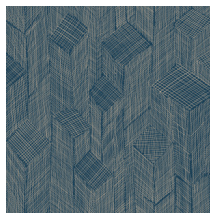

Technical specifications

Reference	<u>66010</u> • Midnight Blue
Product category	Refined
Composition	Wallpaper on non-woven backing
Description	Based on an open woven sisal patchwork that creates a subtle three-dimensional effect
Dimensions	Rolls of 8.50 m x 0.70 m = 6 m ² (9.30 yds x 27.56" = 64 sq. ft.)
Pattern repeat	Straight match 64/32 cm (25.20"/12.60")
Adhesive	Arte Clearpro or a good quality dispersion adhesive
How to paste	Paste the wall
Light resistance	Good lightfastness
How to remove	Strippable
Fire rating EU	B-s1, d0
Fire rating US	Class A
Maintenance	Washable
IMO Certified	

0493/22

Colourways (5)

66010

66011

66012

66013

66014

View