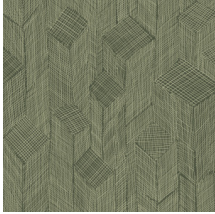

Technical specifications

Reference	66010 • Midnight Blue
Product category	Refined
Composition	Wallpaper on non-woven backing
Description	Based on an open woven sisal patchwork that creates a subtle three-dimensional effect
Dimensions	Rolls of 8.50 m x 0.70 m = 6 m ² (9.30 yds x 27.56" = 64 sq. ft.)
Pattern repeat	Straight match 64/32 cm (25.20"/12.60")
Adhesive	Arte Clearpro or a good quality dispersion adhesive
How to paste	Paste the wall
Light resistance	Good lightfastness
How to remove	Strippable
Fire retardant EU	B-s1, d0
Fire retardant US	Class A
Maintenance	Washable
IMO Certified	

Colourways (5)

66010

66011

66012

66013

66014

View

More info? [Click here](#)