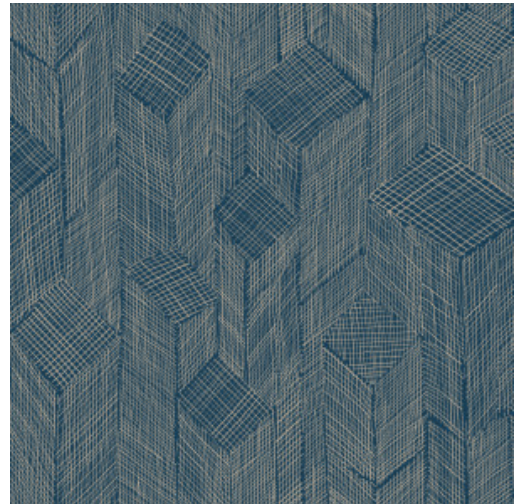

SHIBAM

Collection Cameo

Story behind the collection

Discover and appreciate the power of flaws and imperfection. The transience of life and the pure quality of nature bring us back to the essence: authenticity and simplicity. The asymmetry and diverse shapes and structures providing an unexpected harmony. The materials used in all their roughness and purity come into their own and receive full attention.

Technical specifications

Reference	<u>66010</u> • Midnight Blue
Product category	Refined
Composition	Wallpaper on non-woven backing
Description	Based on an open woven sisal patchwork that creates a subtle three-dimensional effect
Dimensions	Rolls of 8.50 m x 0.70 m = 6 m ² (9.30 yds x 27.56" = 64 sq. ft.)
Pattern repeat	Straight match 64/32 cm (25.20"/12.60")
Adhesive	Arte Clearpro or a good quality dispersion adhesive
How to paste	Paste the wall
Light resistance	Good lightfastness
How to remove	Strippable
Fire rating EU	B-s1, d0
Fire rating US	Class A
Maintenance	Washable
IMO Certified	

0493/22

Colourways (5)

66010

66011

66012

66013

66014

View