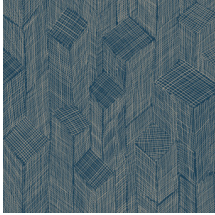

Technical specifications

Reference	<u>66013</u> • Pale White
Product category	Refined
Composition	Wallpaper on non-woven backing
Description	Based on an open woven sisal patchwork that creates a subtle three-dimensional effect
Dimensions	Rolls of 8.50 m x 0.70 m = 6 m ² (9.30 yds x 27.56" = 64 sq. ft.)
Pattern repeat	Straight match 64/32 cm (25.20"/12.60")
Adhesive	Arte Clearpro or a good quality dispersion adhesive
How to paste	Paste the wall
Light resistance	Good lightfastness
How to remove	Strippable
Fire retardant EU	B-s1, d0
Fire retardant US	Class A
Maintenance	Washable
IMO Certified	

Colourways (5)

66010

66011

66012

66013

66014

View

More info? [Click here](#)