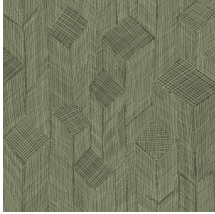

## Technical specifications

|                   |   |
|-------------------|---|
| Reference         | <u>66013</u> • Pale White   |
| Product category  | Refined   |
| Composition       | Wallpaper on non-woven backing  |
| Description       | Based on an open woven sisal patchwork that creates a subtle three-dimensional effect |
| Dimensions        | Rolls of 8.50 m x 0.70 m = 6 m <sup>2</sup> (9.30 yds x 27.56" = 64 sq. ft.)          |
| Pattern repeat    | Straight match 64/32 cm (25.20"/12.60")   |
| Adhesive          | Arte Clearpro or a good quality dispersion adhesive                                   |
| How to paste      | Paste the wall  |
| Light resistance  | Good lightfastness  |
| How to remove     | Strippable  |
| Fire retardant EU | B-s1, d0  |
| Fire retardant US | Class A   |
| Maintenance       | Washable  |
| IMO Certified     |    |

## Colourways (5)

66010

66011

66012

66013

66014