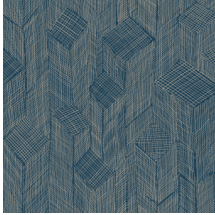

## Technical specifications

|                   |   |
|-------------------|---|
| Reference         | <u>66013</u> • Pale White   |
| Product category  | Refined   |
| Composition       | Wallpaper on non-woven backing  |
| Description       | Based on an open woven sisal patchwork that creates a subtle three-dimensional effect |
| Dimensions        | Rolls of 8.50 m x 0.70 m = 6 m <sup>2</sup> (9.30 yds x 27.56" = 64 sq. ft.)          |
| Pattern repeat    | Straight match 64/32 cm (25.20"/12.60")   |
| Adhesive          | Arte Clearpro or a good quality dispersion adhesive                                   |
| How to paste      | Paste the wall  |
| Light resistance  | Good lightfastness  |
| How to remove     | Strippable  |
| Fire retardant EU | B-s1, d0  |
| Fire retardant US | Class A   |
| Maintenance       | Washable  |
| IMO Certified     |    |

## Colourways (5)

66010

66011

66012

66013

66014