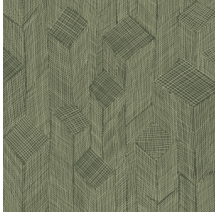

Technical specifications

Reference	<u>66013</u> • Pale White
Product category	Refined
Composition	Wallpaper on non-woven backing
Description	Based on an open woven sisal patchwork that creates a subtle three-dimensional effect
Dimensions	Rolls of 8.50 m x 0.70 m = 6 m ² (9.30 yds x 27.56" = 64 sq. ft.)
Pattern repeat	Straight match 64/32 cm (25.20"/12.60")
Adhesive	Arte Clearpro or a good quality dispersion adhesive
How to paste	Paste the wall
Light resistance	Good lightfastness
How to remove	Strippable
Fire retardant EU	B-s1, d0
Fire retardant US	Class A
Maintenance	Washable
IMO Certified	

Colourways (5)

66010

66011

66012

66013

66014

View

More info? [Click here](#)