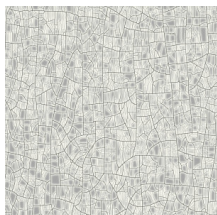

Technical specifications

Reference	<u>66020</u> • Glazed White
Product category	Refined
Composition	Wallpaper on non-woven backing
Description	Inspired by glazed earthenware with a weathered patina
Dimensions	Rolls of 8.50 m x 0.70 m = 6 m ² (9.30 yds x 27.56" = 64 sq. ft.)
Pattern repeat	Drop match 64/32 cm (25.20"/12.60")
Adhesive	Arte Clearpro or a good quality dispersion adhesive
How to paste	Paste the wall
Light resistance	Good lightfastness
How to remove	Strippable
Fire retardant EU	B-s1, d0
Fire retardant US	Class A
Maintenance	Washable
IMO Certified	

0493/22

Colourways (4)

66020

66021

66022

66023

View

More info? [Click here](#)