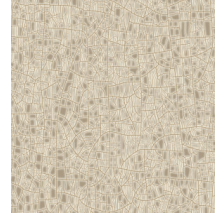

Technical specifications

Reference	<u>66020</u> • Glazed White
Product category	Refined
Composition	Wallpaper on non-woven backing
Description	Inspired by glazed earthenware with a weathered patina
Dimensions	Rolls of 8.50 m x 0.70 m = 6 m ² (9.30 yds x 27.56" = 64 sq. ft.)
Pattern repeat	Drop match 64/32 cm (25.20"/12.60")
Adhesive	Arte Clearpro or a good quality dispersion adhesive
How to paste	Paste the wall
Light resistance	Good lightfastness
How to remove	Strippable
Fire retardant EU	B-s1, d0
Fire retardant US	Class A
Maintenance	Washable
IMO Certified	

0493/22

Colourways (4)

66020

66021

66022

66023

View

More info? [Click here](#)