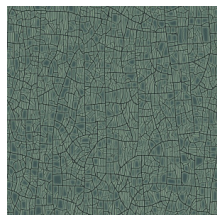

Technical specifications

Reference	<u>66020</u> • Glazed White
Product category	Refined
Composition	Wallpaper on non-woven backing
Description	Inspired by glazed earthenware with a weathered patina
Dimensions	Rolls of 8.50 m x 0.70 m = 6 m ² (9.30 yds x 27.56" = 64 sq. ft.)
Pattern repeat	Drop match 64/32 cm (25.20"/12.60")
Adhesive	Arte Clearpro or a good quality dispersion adhesive
How to paste	Paste the wall
Light resistance	Good lightfastness
How to remove	Strippable
Fire retardant EU	B-s1, d0
Fire retardant US	Class A
Maintenance	Washable
IMO Certified	

0493/22

Colourways (4)

66020

66021

66022

66023

View

More info? [Click here](#)