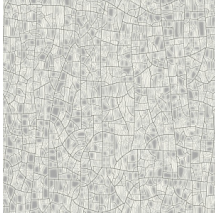

Technical specifications

Reference	<u>66020</u> • Glazed White
Product category	Refined
Composition	Wallpaper on non-woven backing
Description	Inspired by glazed earthenware with a weathered patina
Dimensions	Rolls of 8.50 m x 0.70 m = 6 m ² (9.30 yds x 27.56" = 64 sq. ft.)
Pattern repeat	Drop match 64/32 cm (25.20"/12.60")
Adhesive	Arte Clearpro or a good quality dispersion adhesive
How to paste	Paste the wall
Light resistance	Good lightfastness
How to remove	Strippable
Fire retardant EU	B-s1, d0
Fire retardant US	Class A
Maintenance	Washable
IMO Certified	

0493/22

Colourways (4)

66020

66021

66022

66023

View

More info? [Click here](#)