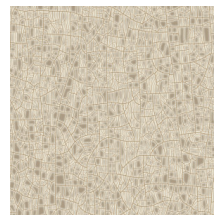

Technical specifications

Reference	<u>66020</u> • Glazed White
Product category	Refined
Composition	Wallpaper on non-woven backing
Description	Inspired by glazed earthenware with a weathered patina
Dimensions	Rolls of 8.50 m x 0.70 m = 6 m ² (9.30 yds x 27.56" = 64 sq. ft.)
Pattern repeat	Drop match 64/32 cm (25.20"/12.60")
Adhesive	Arte Clearpro or a good quality dispersion adhesive
How to paste	Paste the wall
Light resistance	Good lightfastness
How to remove	Strippable
Fire retardant EU	B-s1, d0
Fire retardant US	Class A
Maintenance	Washable
IMO Certified	

0493/22

Colourways (4)

66020

66021

66022

66023

View

More info? [Click here](#)