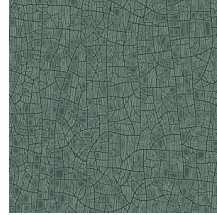

Technical specifications

Reference	<u>66020</u> • Glazed White
Product category	Refined
Composition	Wallpaper on non-woven backing
Description	Inspired by glazed earthenware with a weathered patina
Dimensions	Rolls of 8.50 m x 0.70 m = 6 m ² (9.30 yds x 27.56" = 64 sq. ft.)
Pattern repeat	Drop match 64/32 cm (25.20"/12.60")
Adhesive	Arte Clearpro or a good quality dispersion adhesive
How to paste	Paste the wall
Light resistance	Good lightfastness
How to remove	Strippable
Fire retardant EU	B-s1, d0
Fire retardant US	Class A
Maintenance	Washable
IMO Certified	

0493/22

Colourways (4)

66020

66021

66022

66023

View

More info? [Click here](#)