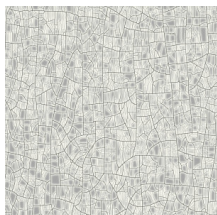

Colourways (4)

66020