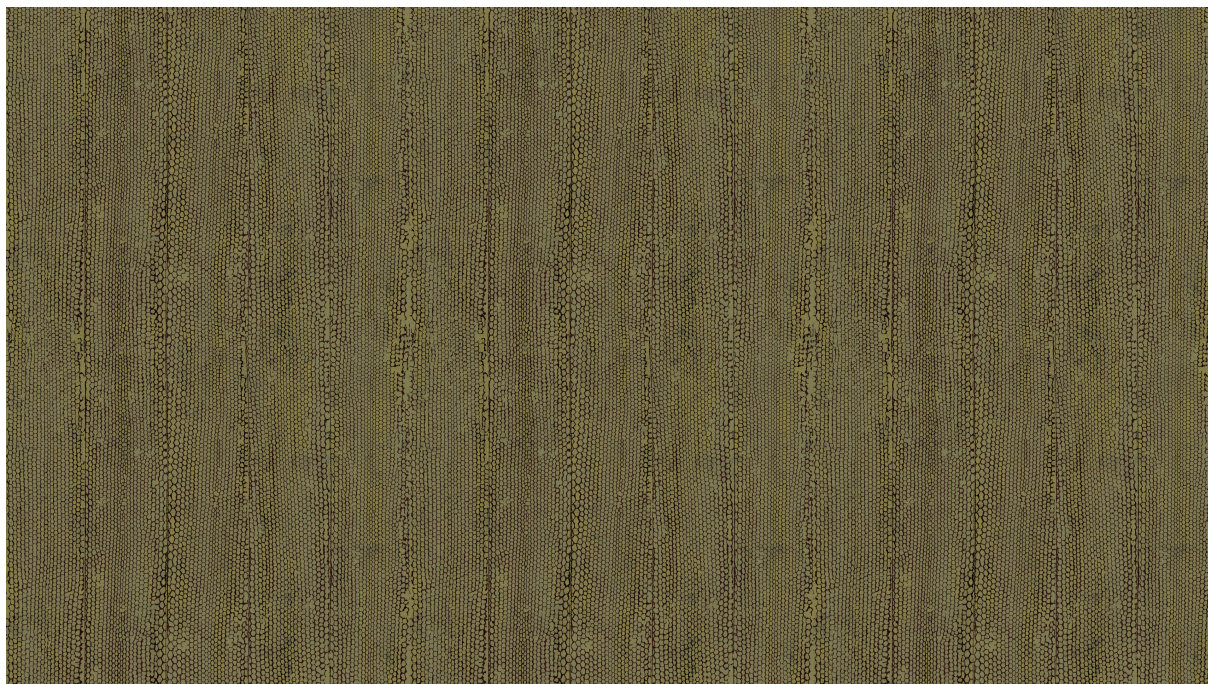

Technical specifications

Reference	<u>66030</u> • Moss Green
Product category	Refined
Composition	Wallpaper on non-woven backing
Description	An abstract interpretation of reptile skin subtly conveys an organic and animalistic touch
Dimensions	Rolls of 8.50 m x 0.70 m = 6 m ² (9.30 yds x 27.56" = 64 sq. ft.)
Pattern repeat	Free match 0 cm (0.00")
Adhesive	Arte Clearpro or a good quality dispersion adhesive
How to paste	Paste the wall
Light resistance	Good lightfastness
How to remove	Strippable
Fire retardant EU	B-s1, d0
Fire retardant US	Class A
Maintenance	Washable
IMO Certified	

Colourways (5)

66030

66031

66032

66033

66034

View

← 70 cm (27.56") →