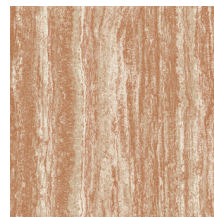

Technical specifications

Reference	66050 • Deep Slate
Product category	Refined
Composition	Wallpaper on non-woven backing
Description	A travertine or marble look in which the different layers of stone and irregular pores are visible
Dimensions	Rolls of 8.50 m x 0.70 m = 6 m ² (9.30 yds x 27.56" = 64 sq. ft.)
Pattern repeat	Free match 0 cm (0.00")
Remark	Vertical & horizontal installation possible
Adhesive	Arte Clearpro or a good quality dispersion adhesive
How to paste	Paste the wall
Light resistance	Good lightfastness
How to remove	Strippable
Fire retardant EU	B-s1, d0
Fire retardant US	Class A
Maintenance	Washable
IMO Certified	

0493/22

Colourways (4)

66050

66051

66052

66053

View

← 70 cm (27.56") →