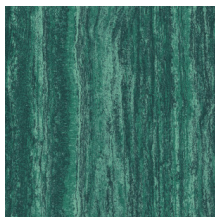

Technical specifications

Reference	66050 • Deep Slate
Product category	Refined
Composition	Wallpaper on non-woven backing
Description	A travertine or marble look in which the different layers of stone and irregular pores are visible
Dimensions	Rolls of 8.50 m x 0.70 m = 6 m ² (9.30 yds x 27.56" = 64 sq. ft.)
Pattern repeat	Free match 0 cm (0.00")
Remark	Vertical & horizontal installation possible
Adhesive	Arte Clearpro or a good quality dispersion adhesive
How to paste	Paste the wall
Light resistance	Good lightfastness
How to remove	Strippable
Fire retardant EU	B-s1, d0
Fire retardant US	Class A
Maintenance	Washable
IMO Certified	

0493/22

Colourways (4)

66050

66051

66052

66053

View

← 70 cm (27.56") →