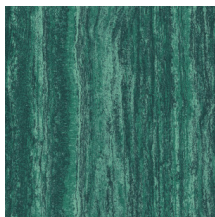

Technical specifications

Reference	66053 • Terracotta
Product category	Refined
Composition	Wallpaper on non-woven backing
Description	A travertine or marble look in which the different layers of stone and irregular pores are visible
Dimensions	Rolls of 8.50 m x 0.70 m = 6 m ² (9.30 yds x 27.56" = 64 sq. ft.)
Pattern repeat	Free match 0 cm (0.00")
Remark	Vertical & horizontal installation possible
Adhesive	Arte Clearpro or a good quality dispersion adhesive
How to paste	Paste the wall
Light resistance	Good lightfastness
How to remove	Strippable
Fire retardant EU	B-s1, d0
Fire retardant US	Class A
Maintenance	Washable
IMO Certified	 0493/22

Colourways (4)

66050

66051

66052

66053

View

← 70 cm (27.56") →

More info? [Click here](#)