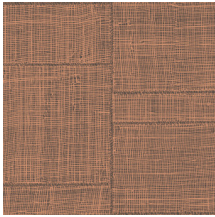

Technical specifications

Reference	<u>66060</u> • Straw
Product category	Refined
Composition	Wallpaper on non-woven backing
Description	Inspired by a hand-woven open raffia patchwork
Dimensions	Rolls of 8.50 m x 0.70 m = 6 m ² (9.30 yds x 27.56" = 64 sq. ft.)
Pattern repeat	Drop match 64/21.33 cm (25.20"/8.40")
Adhesive	Arte Clearpro or a good quality dispersion adhesive
How to paste	Paste the wall
Light resistance	Good lightfastness
How to remove	Strippable
Fire retardant EU	B-s1, d0
Fire retardant US	Class A
Maintenance	Washable
IMO Certified	 0493/22

Colourways (5)

66060

66061

66062

66063

66064

View

More info? [Click here](#)