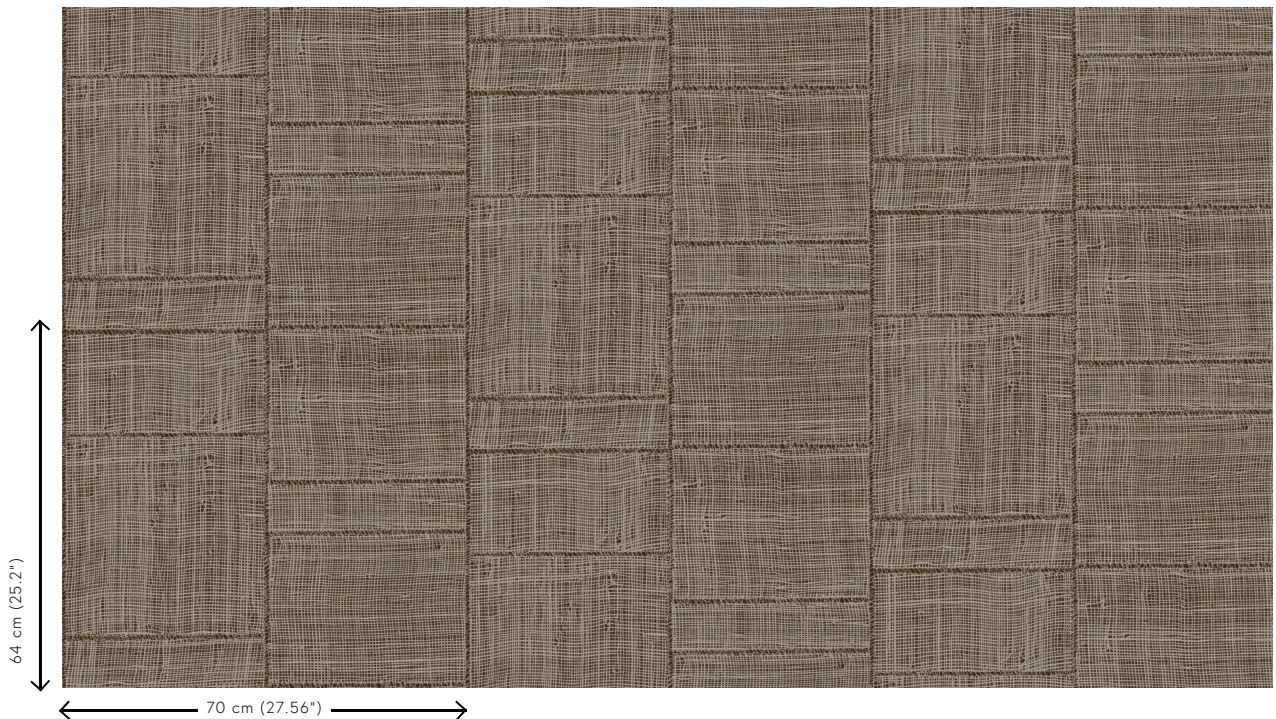

## Technical specifications

Reference	<u>66061</u> • Warm Steel
Product category	Refined
Composition	Wallpaper on non-woven backing
Description	Inspired by a hand-woven open raffia patchwork
Dimensions	Rolls of 8.50 m x 0.70 m = 6 m <sup>2</sup> (9.30 yds x 27.56" = 64 sq. ft.)
Pattern repeat	Drop match 64/21.33 cm (25.20"/8.40")
Adhesive	Arte Clearpro or a good quality dispersion adhesive
How to paste	Paste the wall
Light resistance	Good lightfastness
How to remove	Strippable
Fire retardant EU	B-s1, d0
Fire retardant US	Class A
Maintenance	Washable
IMO Certified	 0493/22

## Colourways (5)

66060

66061

66062

66063

66064