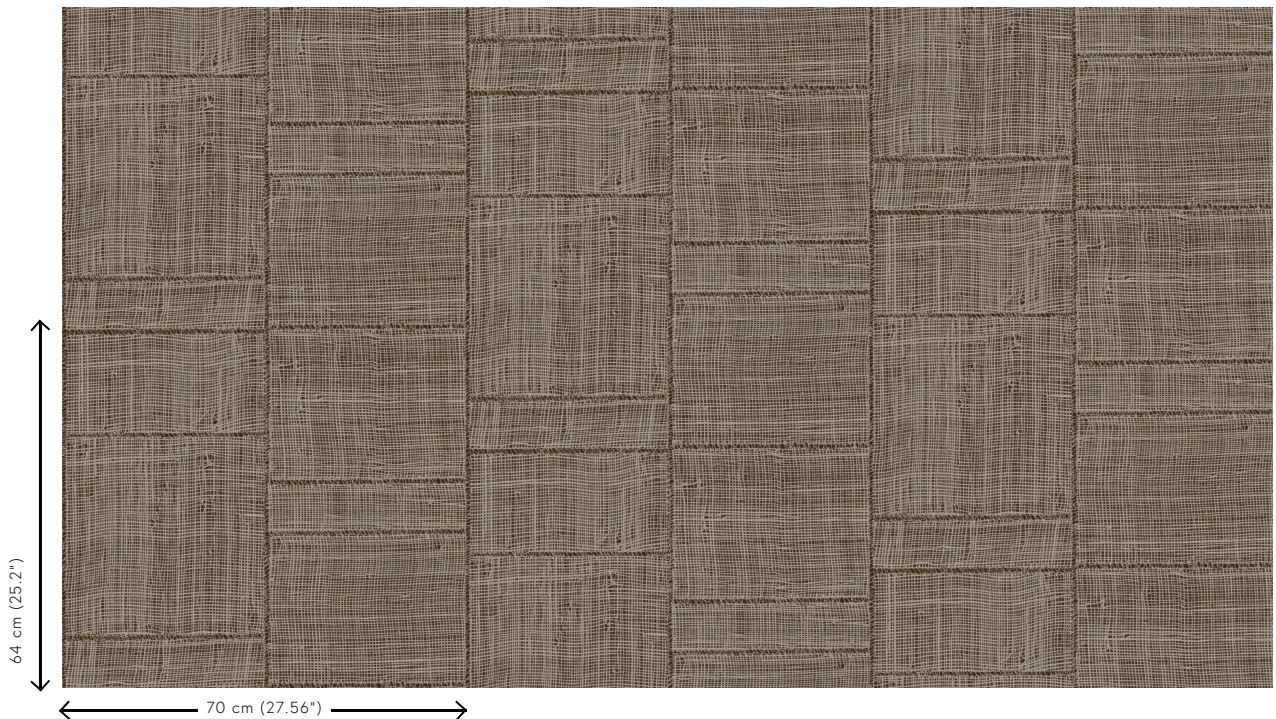

Technical specifications

Reference	<u>66061</u> • Warm Steel
Product category	Refined
Composition	Wallpaper on non-woven backing
Description	Inspired by a hand-woven open raffia patchwork
Dimensions	Rolls of 8.50 m x 0.70 m = 6 m ² (9.30 yds x 27.56" = 64 sq. ft.)
Pattern repeat	Drop match 64/21.33 cm (25.20"/8.40")
Adhesive	Arte Clearpro or a good quality dispersion adhesive
How to paste	Paste the wall
Light resistance	Good lightfastness
How to remove	Strippable
Fire retardant EU	B-s1, d0
Fire retardant US	Class A
Maintenance	Washable
IMO Certified	 0493/22

Colourways (5)

66060

66061

66062

66063

66064

View

More info? [Click here](#)