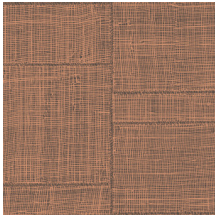

Technical specifications

Reference	<u>66062</u> • Eggshell
Product category	Refined
Composition	Wallpaper on non-woven backing
Description	Inspired by a hand-woven open raffia patchwork
Dimensions	Rolls of 8.50 m x 0.70 m = 6 m ² (9.30 yds x 27.56" = 64 sq. ft.)
Pattern repeat	Drop match 64/21.33 cm (25.20"/8.40")
Adhesive	Arte Clearpro or a good quality dispersion adhesive
How to paste	Paste the wall
Light resistance	Good lightfastness
How to remove	Strippable
Fire retardant EU	B-s1, d0
Fire retardant US	Class A
Maintenance	Washable
IMO Certified	 0493/22

Colourways (5)

66060

66061

66062

66063

66064

View

More info? [Click here](#)