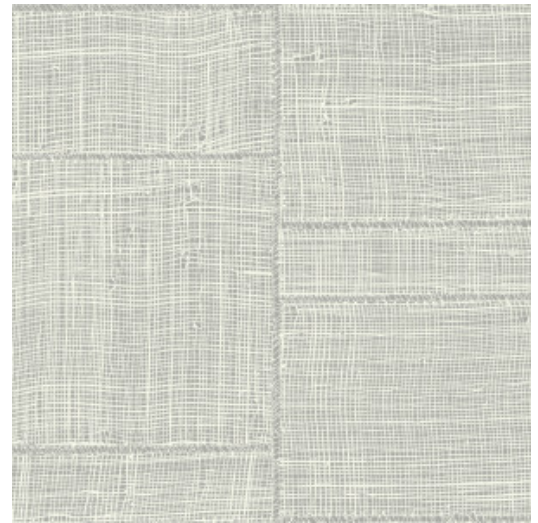

# TWINE

Collection Cameo

## Technical specifications

Reference	<u>66062</u> • Eggshell
Product category	Refined
Composition	Wallpaper on non-woven backing
Description	Inspired by a hand-woven open raffia patchwork
Dimensions	Rolls of 8.50 m x 0.70 m = 6 m <sup>2</sup> (9.30 yds x 27.56" = 64 sq. ft.)
Pattern repeat	Drop match 64/21.33 cm (25.20"/8.40")
Adhesive	Arte Clearpro or a good quality dispersion adhesive
How to paste	Paste the wall
Light resistance	Good lightfastness
How to remove	Strippable
Fire retardant EU	B-s1, d0
Fire retardant US	Class A
Maintenance	Washable
IMO Certified	 0493/22