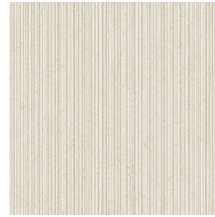

## Technical specifications

Reference	<u>66070</u> · Blush
Product category	Refined
Composition	Wallpaper on non-woven backing
Description	Inspired by pottery into which pigment has been washed
Dimensions	Rolls of 8.50 m x 0.70 m = 6 m <sup>2</sup> (9.30 yds x 27.56" = 64 sq. ft.)
Pattern repeat	Free match 0 cm (0.00")
Adhesive	Arte Clearpro or a good quality dispersion adhesive
How to paste	Paste the wall
Light resistance	Good lightfastness
How to remove	Strippable
Fire retardant EU	B-s1, d0
Fire retardant US	Class A
Maintenance	Washable
IMO Certified	

## Colourways (5)

66070

66071

66072

66073

66074