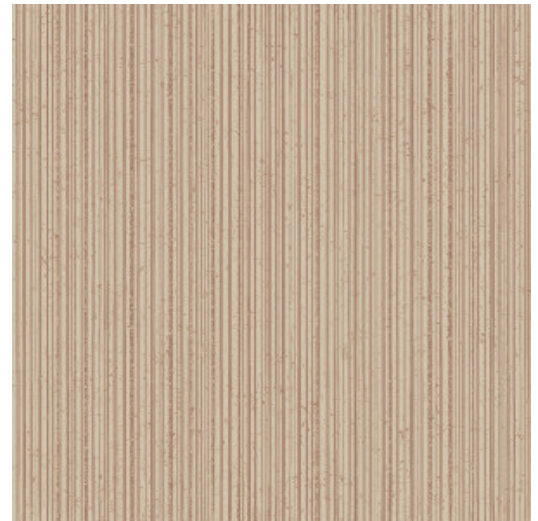

# LINEA

Collection Cameo

## Technical specifications

Reference	<u>66070</u> • Blush
Product category	Refined
Composition	Wallpaper on non-woven backing
Description	Inspired by pottery into which pigment has been washed
Dimensions	Rolls of 8.50 m x 0.70 m = 6 m <sup>2</sup> (9.30 yds x 27.56" = 64 sq. ft.)
Pattern repeat	Free match 0 cm (0.00")
Adhesive	Arte Clearpro or a good quality dispersion adhesive
How to paste	Paste the wall
Light resistance	Good lightfastness
How to remove	Strippable
Fire retardant EU	B-s1, d0
Fire retardant US	Class A
Maintenance	Washable
IMO Certified	 0493/22