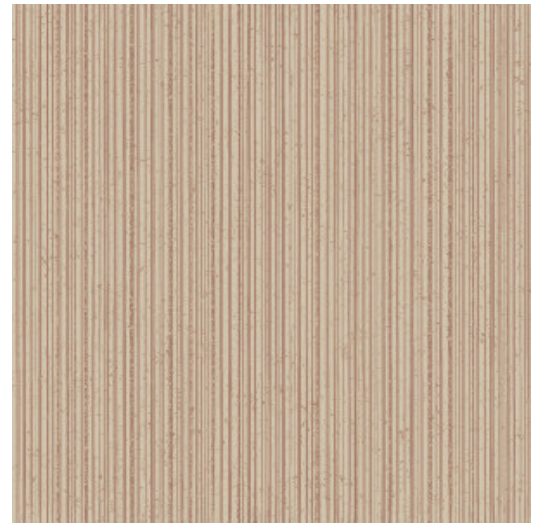

# LINEA

Collection Cameo

## Technical specifications

Reference	<u>66070</u> · Blush
Product category	Refined
Composition	Wallpaper on non-woven backing
Description	Inspired by pottery into which pigment has been washed
Dimensions	Rolls of 8.50 m x 0.70 m = 6 m <sup>2</sup> (9.30 yds x 27.56" = 64 sq. ft.)
Pattern repeat	Free match 0 cm (0.00")
Adhesive	Arte Clearpro or a good quality dispersion adhesive
How to paste	Paste the wall
Light resistance	Good lightfastness
How to remove	Strippable
Fire retardant EU	B-s1, d0
Fire retardant US	Class A
Maintenance	Washable
IMO Certified	