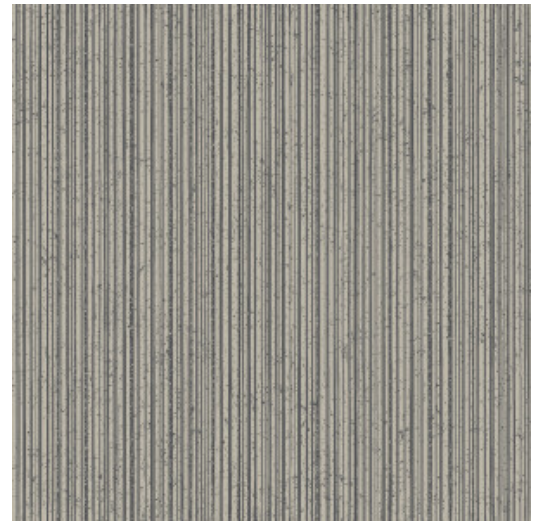

LINEA

Collection Cameo

Story behind the collection

Discover and appreciate the power of flaws and imperfection. The transience of life and the pure quality of nature bring us back to the essence: authenticity and simplicity. The asymmetry and diverse shapes and structures providing an unexpected harmony. The materials used in all their roughness and purity come into their own and receive full attention.

Technical specifications

Reference	<u>66071</u> • Rocky Grey
Product category	Refined
Composition	Wallpaper on non-woven backing
Description	Inspired by pottery into which pigment has been washed
Dimensions	Rolls of 8.50 m x 0.70 m = 6 m² (9.30 yds x 27.56" = 64 sq. ft.)
Pattern repeat	Free match 0 cm (0.00")
Adhesive	Arte Clearpro or a good quality dispersion adhesive
How to paste	Paste the wall
Light resistance	Good lightfastness
How to remove	Strippable
Fire retardant EU	B-s1, d0
Fire retardant US	Class A
Maintenance	Washable
IMO Certified	

0493/22