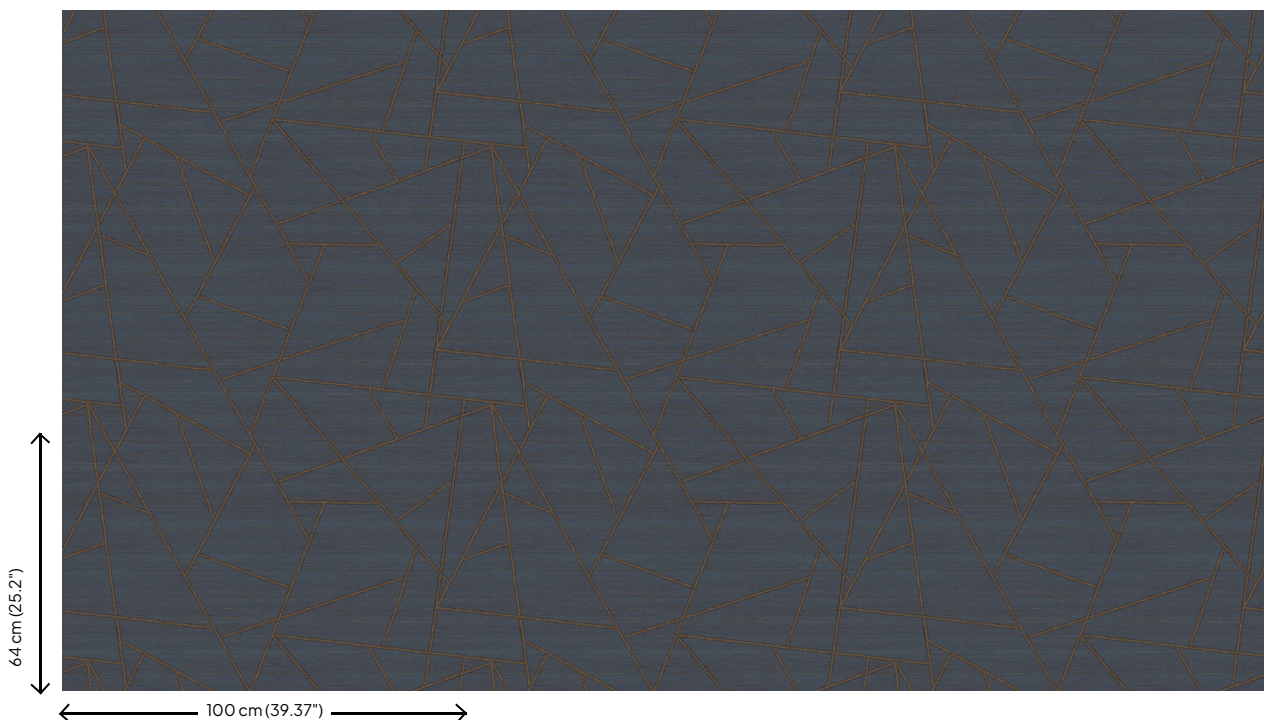

Technical specifications

Reference	<u>6820</u>
Composition	Wallpaper on non-woven backing
Dimensions	Rolls of 10.05 m x 1.00 m (11 yds x 39.37")
Pattern repeat	Straight match 64 cm (25.20")
Adhesive	Arte Clearpro or a good quality dispersion adhesive
How to paste	Paste the wall
Light resistance	Good lightfastness
How to remove	Strippable
Maintenance	Washable

Colourways (6)

6820

6821

6822

6823

6824

6825

View