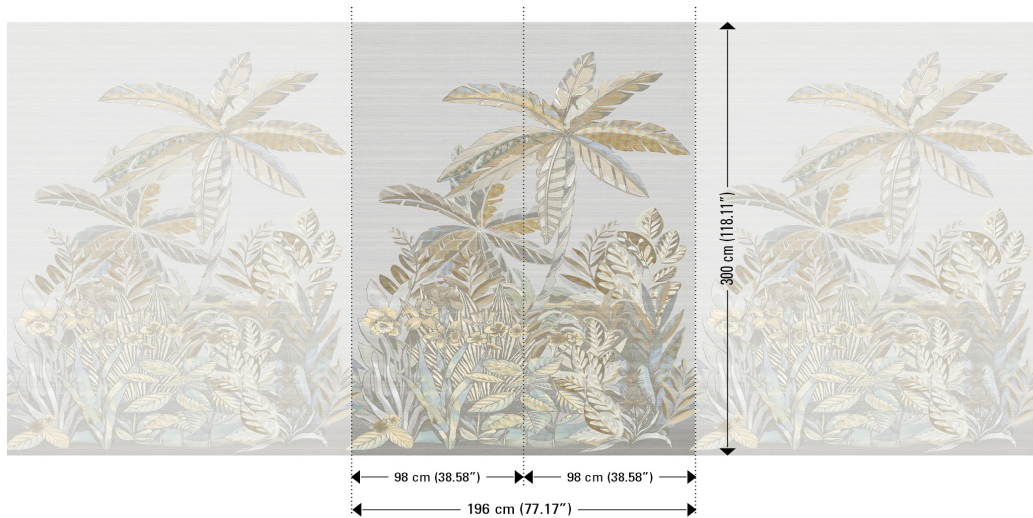

Jaipur Garden

Collection JV 602 Jaipur

Story behind the collection

This collection brings together lush floral prints and abstract geometric patterns in cool, softly muted colors. Highlight is the Jaipur Garden mural, available in natural beige, fresh green, or electric blue.

Technical specifications

Reference	<u>6870</u>
Dimensions	Panoramic of 196 cm (2 x 98 cm) x 300 cm = 5.88 m ² (77.17" x 118.11" = 63.29 sq. ft.)
Remark	The pattern is repeatable, allowing several panoramics to be joined together.
Adhesive	Arte Clearpro or a good quality dispersion adhesive
How to paste	Paste the wall
Light resistance	Good lightfastness
How to remove	Strippable
Maintenance	Washable

Colourways (3)

6870

6871

6872

View

More info? [Click here](#)

Order samples, calculate quantities, view instructional videos, download technical information and more:
www.arte-international.com