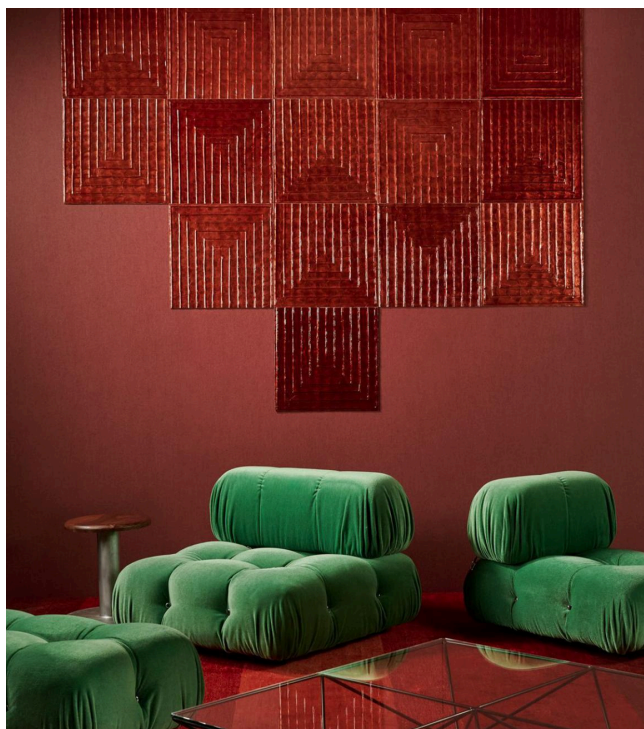

# CORNICE

Collection Luster

## Story behind the collection

During the Spanish colonial period, capiz shells were often used in windows instead of glass as they were easier to obtain and also filtered the light nicely. The Latin name of this shell is *Placuna placenta*, but it is also called windowpane oyster.

## Technical specifications

Reference	<u>70332</u> • Sandstone
Product category	Couture
Composition	Natural wallcovering on non-woven backing
Description	Hand-inlaid capiz shells for a striking relief and a luxurious pearlescent sheen
Dimensions	Tiles of 50 cm x 50 cm (19.69" x 19.69")
Pattern repeat	Straight match 50 cm (19.69")
Remark	Cornice is a decorative wallcovering. The tiles are splashproof but are not suitable for long-term exposure to water. Use the specially developed adhesive from Arte "Clearpro Extreme" (coverage: 1kg = 5 m <sup>2</sup> , sold per 5 kg) or an equivalent, easily workable mounting adhesive. Ordering unit 4 tiles/box.
Adhesive	Arte Clearpro Extreme or an equivalent, easily workable mounting adhesive
How to paste	Paste the wallcovering
Light resistance	Moderate lightfastness
Fire rating EU	D-s1, d0
Fire rating US	Class A
Maintenance	Extra-washable