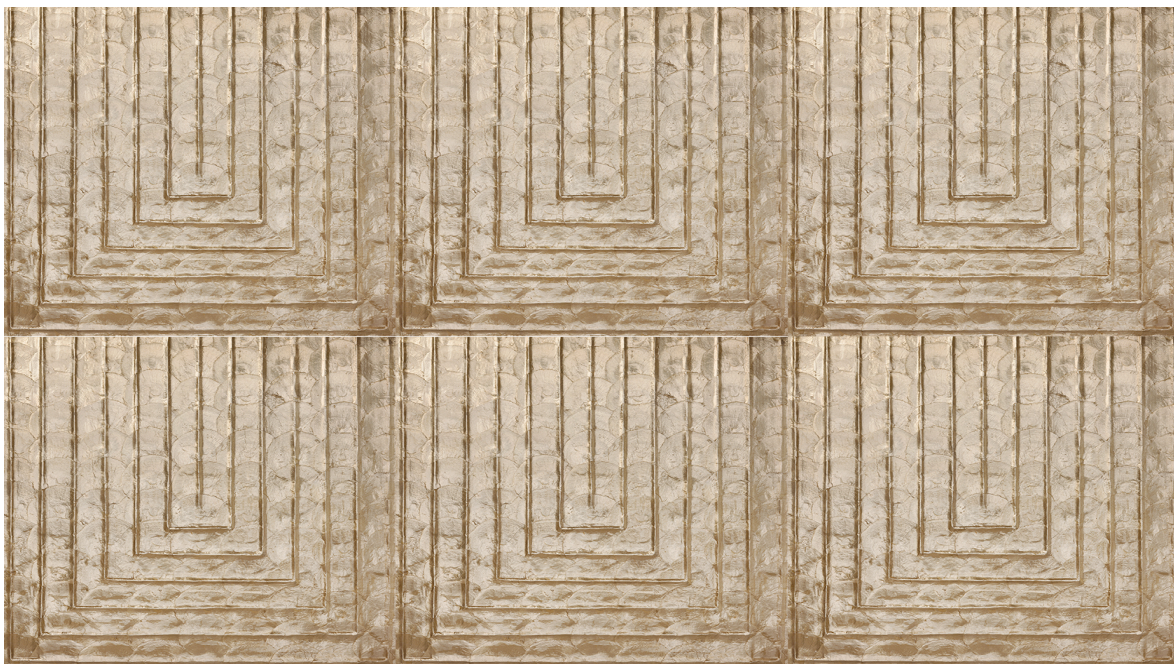

Colourways (4)

View

More info? [Click here](#)

Order samples, calculate quantities, view instructional videos, download technical information and more:
www.arte-international.com

ARTE®

wallcoverings for the ultimate in refinement