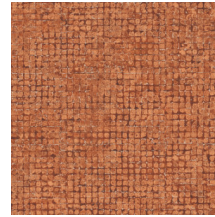

Technical specifications

Reference	<u>70510</u> • Cocoa
Product category	Exquisite
Composition	Non-woven wallcovering
Description	Weathered block pattern of large mosaics with striking metallic accents
Dimensions	Width 90 cm (35.43"), sold by the linear metre/yard
Pattern repeat	Free match 0 cm (0.00"), respecting the design height of 21.33 cm (8.40")
Adhesive	Arte Clearpro or a good quality dispersion adhesive
How to paste	Paste the wall
Light resistance	Good lightfastness
How to remove	Strippable
Fire retardant EU	B-s1, d0
Fire retardant US	Class A
Maintenance	Washable
IMO Certified	

Colourways (9)

70510

70511

70512

70513

70514

70515

70516

70517

70518

View

← 90 cm (35.43") →

More info? [Click here](#)

Order samples, calculate quantities, view instructional videos, download technical information and more:
www.arte-international.com

ARTE®

wallcoverings for the ultimate in refinement