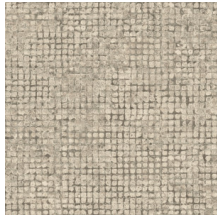

Technical specifications

Reference	<u>70510</u> • Cocoa
Product category	Exquisite
Composition	Non-woven wallcovering
Description	Weathered block pattern of large mosaics with striking metallic accents
Dimensions	Width 90 cm (35.43"), sold by the linear metre/yard
Pattern repeat	Free match 0 cm (0.00"), respecting the design height of 21.33 cm (8.40")
Adhesive	Arte Clearpro or a good quality dispersion adhesive
How to paste	Paste the wall
Light resistance	Good lightfastness
How to remove	Strippable
Fire retardant EU	B-s1, d0
Fire retardant US	Class A
Maintenance	Washable
IMO Certified	

0493/22

Colourways (9)

70510

70511

70512

70513

70514

70515

70516

70517

70518

View

← 90 cm (35.43") →

More info? [Click here](#)

Order samples, calculate quantities, view instructional videos, download technical information and more:
www.arte-international.com

ARTE®