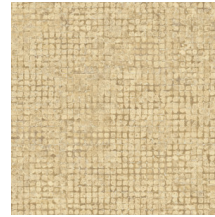

Technical specifications

Reference	<u>70510</u> • Cocoa
Product category	Exquisite
Composition	Non-woven wallcovering
Description	Weathered block pattern of large mosaics with striking metallic accents
Dimensions	Width 90 cm (35.43"), sold by the linear metre/yard
Pattern repeat	Free match 0 cm (0.00"), respecting the design height of 21.33 cm (8.40")
Adhesive	Arte Clearpro or a good quality dispersion adhesive
How to paste	Paste the wall
Light resistance	Good lightfastness
How to remove	Strippable
Fire retardant EU	B-s1, d0
Fire retardant US	Class A
Maintenance	Washable
IMO Certified	

Colourways (9)

70510

70511

70512

70513

70514

70515

70516

70517

70518

View

← 90 cm (35.43") →

More info? [Click here](#)

Order samples, calculate quantities, view instructional videos, download technical information and more:
www.arte-international.com

ARTE®

wallcoverings for the ultimate in refinement