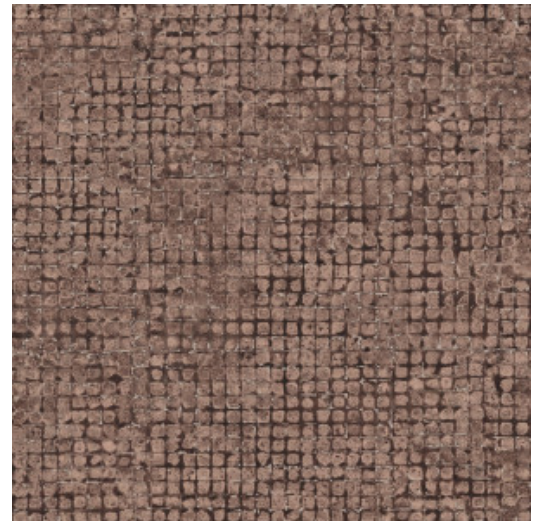

Technical specifications

Reference	<u>70510</u> • Cocoa
Product category	Exquisite
Composition	Non-woven wallcovering
Description	Weathered block pattern of large mosaics with striking metallic accents
Dimensions	Width 90 cm (35.43"), sold by the linear metre/yard
Pattern repeat	Free match 0 cm (0.00"), respecting the design height of 21.33 cm (8.40")
Adhesive	Arte Clearpro or a good quality dispersion adhesive
How to paste	Paste the wall
Light resistance	Good lightfastness
How to remove	Strippable
Fire retardant EU	B-s1, d0
Fire retardant US	Class A
Maintenance	Washable
IMO Certified	

Colourways (9)

70510

70511

70512

70513

70514

70515

70516