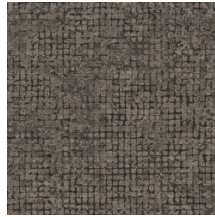

Technical specifications

Reference	<u>70510</u> • Cocoa
Product category	Exquisite
Composition	Non-woven wallcovering
Description	Weathered block pattern of large mosaics with striking metallic accents
Dimensions	Width 90 cm (35.43"), sold by the linear metre/yard
Pattern repeat	Free match 0 cm (0.00"), respecting the design height of 21.33 cm (8.40")
Adhesive	Arte Clearpro or a good quality dispersion adhesive
How to paste	Paste the wall
Light resistance	Good lightfastness
How to remove	Strippable
Fire retardant EU	B-s1, d0
Fire retardant US	Class A
Maintenance	Washable
IMO Certified	

Colourways (9)

70510

70511

70512

70513

70514

70515

70516

70517

70518

View

← 90 cm (35.43") →

More info? [Click here](#)

Order samples, calculate quantities, view instructional videos, download technical information and more:
www.arte-international.com

ARTE®

wallcoverings for the ultimate in refinement