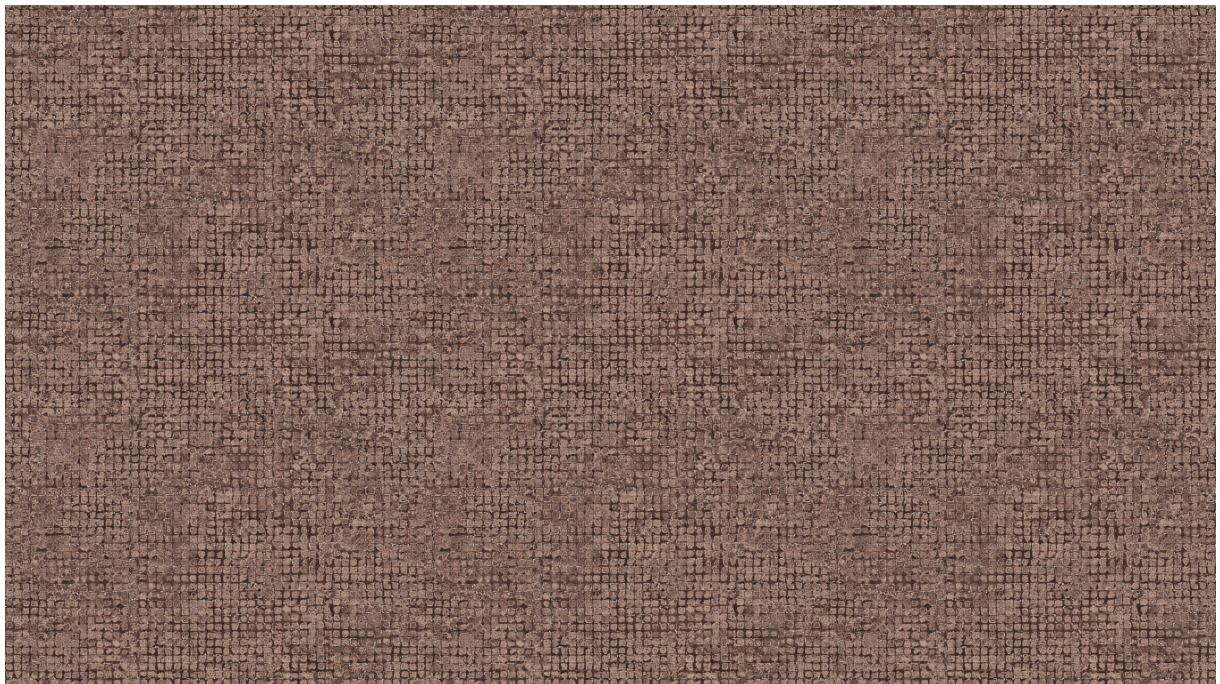

Colourways (9)

70510

70511

70512

70513

70514

70515

70516

70517

70518

View

← 90 cm (35.43") →

More info? [Click here](#)

Order samples, calculate quantities, view instructional videos, download technical information and more:
www.arte-international.com

ARTE®

wallcoverings for the ultimate in refinement