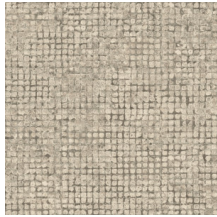

Technical specifications

Reference	<u>70510</u> • Cocoa
Product category	Exquisite
Composition	Non-woven wallcovering
Description	Weathered block pattern of large mosaics with striking metallic accents
Dimensions	Width 90 cm (35.43"), sold by the linear metre/yard
Pattern repeat	Free match 0 cm (0.00"), respecting the design height of 21.33 cm (8.40")
Adhesive	Arte Clearpro or a good quality dispersion adhesive
How to paste	Paste the wall
Light resistance	Good lightfastness
How to remove	Strippable
Fire retardant EU	B-s1, d0
Fire retardant US	Class A
Maintenance	Washable
IMO Certified	

Colourways (9)

70510

70511

70512

70513

70514

70515

70516

70517

70518

View

← 90 cm (35.43") →

More info? [Click here](#)

Order samples, calculate quantities, view instructional videos, download technical information and more:
www.arte-international.com

ARTE®

wallcoverings for the ultimate in refinement