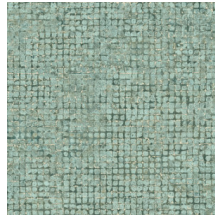

Technical specifications

Reference	<u>70510</u> • Cocoa
Product category	Exquisite
Composition	Non-woven wallcovering
Description	Weathered block pattern of large mosaics with striking metallic accents
Dimensions	Width 90 cm (35.43"), sold by the linear metre/yard
Pattern repeat	Free match 0 cm (0.00"), respecting the design height of 21.33 cm (8.40")
Adhesive	Arte Clearpro or a good quality dispersion adhesive
How to paste	Paste the wall
Light resistance	Good lightfastness
How to remove	Strippable
Fire retardant EU	B-s1, d0
Fire retardant US	Class A
Maintenance	Washable
IMO Certified	

Colourways (9)

70510

70511

70512

70513

70514

70515

70516