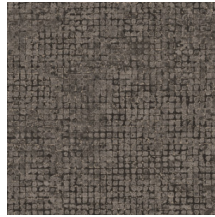

Technical specifications

Reference	<u>70510</u> • Cocoa
Product category	Exquisite
Composition	Non-woven wallcovering
Description	Weathered block pattern of large mosaics with striking metallic accents
Dimensions	Width 90 cm (35.43"), sold by the linear metre/yard
Pattern repeat	Free match 0 cm (0.00"), respecting the design height of 21.33 cm (8.40")
Adhesive	Arte Clearpro or a good quality dispersion adhesive
How to paste	Paste the wall
Light resistance	Good lightfastness
How to remove	Strippable
Fire retardant EU	B-s1, d0
Fire retardant US	Class A
Maintenance	Washable
IMO Certified	

0493/22

Colourways (9)

70510

70511

70512

70513

70514

70515

70516

70517

70518

View

← 90 cm (35.43") →

More info? [Click here](#)

Order samples, calculate quantities, view instructional videos, download technical information and more:
www.arte-international.com

ARTE®