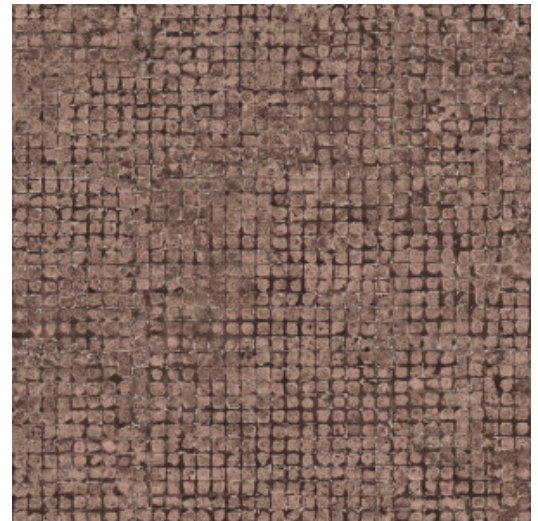

Technical specifications

Reference	<u>70510</u> • Cocoa
Product category	Exquisite
Composition	Non-woven wallcovering
Description	Weathered block pattern of large mosaics with striking metallic accents
Dimensions	Width 90 cm (35.43"), sold by the linear metre/yard
Pattern repeat	Free match 0 cm (0.00"), respecting the design height of 21.33 cm (8.40")
Adhesive	Arte Clearpro or a good quality dispersion adhesive
How to paste	Paste the wall
Light resistance	Good lightfastness
How to remove	Strippable
Fire retardant EU	B-s1, d0
Fire retardant US	Class A
Maintenance	Washable
IMO Certified	

0493/22

Colourways (9)

70510

70511

70512

70513

70514

70515