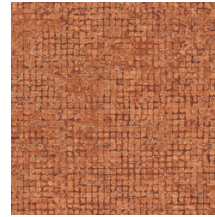

Technical specifications

Reference	<u>70510</u> • Cocoa
Product category	Exquisite
Composition	Non-woven wallcovering
Description	Weathered block pattern of large mosaics with striking metallic accents
Dimensions	Width 90 cm (35.43"), sold by the linear metre/yard
Pattern repeat	Free match 0 cm (0.00"), respecting the design height of 21.33 cm (8.40")
Adhesive	Arte Clearpro or a good quality dispersion adhesive
How to paste	Paste the wall
Light resistance	Good lightfastness
How to remove	Strippable
Fire retardant EU	B-s1, d0
Fire retardant US	Class A
Maintenance	Washable
IMO Certified	

0493/22

Colourways (9)

70510

70511

70512

70513

70514

70515

70516

70517

70518

View

← 90 cm (35.43") →

More info? [Click here](#)

Order samples, calculate quantities, view instructional videos, download technical information and more:
www.arte-international.com

ARTE®