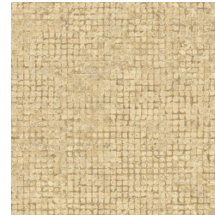

Technical specifications

Reference	<u>70510</u> • Cocoa
Product category	Exquisite
Composition	Non-woven wallcovering
Description	Weathered block pattern of large mosaics with striking metallic accents
Dimensions	Width 90 cm (35.43"), sold by the linear metre/yard
Pattern repeat	Free match 0 cm (0.00"), respecting the design height of 21.33 cm (8.40")
Adhesive	Arte Clearpro or a good quality dispersion adhesive
How to paste	Paste the wall
Light resistance	Good lightfastness
How to remove	Strippable
Fire retardant EU	B-s1, d0
Fire retardant US	Class A
Maintenance	Washable
IMO Certified	

0493/22

Colourways (9)

70510

70511

70512

70513

70514

70515

70516

70517

70518

View

← 90 cm (35.43") →

More info? [Click here](#)

Order samples, calculate quantities, view instructional videos, download technical information and more:
www.arte-international.com

ARTE®