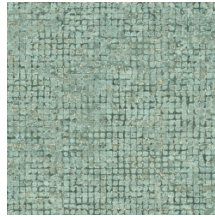

Technical specifications

Reference	<u>70510</u> • Cocoa
Product category	Exquisite
Composition	Non-woven wallcovering
Description	Weathered block pattern of large mosaics with striking metallic accents
Dimensions	Width 90 cm (35.43"), sold by the linear metre/yard
Pattern repeat	Free match 0 cm (0.00"), respecting the design height of 21.33 cm (8.40")
Adhesive	Arte Clearpro or a good quality dispersion adhesive
How to paste	Paste the wall
Light resistance	Good lightfastness
How to remove	Strippable
Fire retardant EU	B-s1, d0
Fire retardant US	Class A
Maintenance	Washable
IMO Certified	

0493/22

Colourways (9)

70510

70511

70512

70513

70514

70515