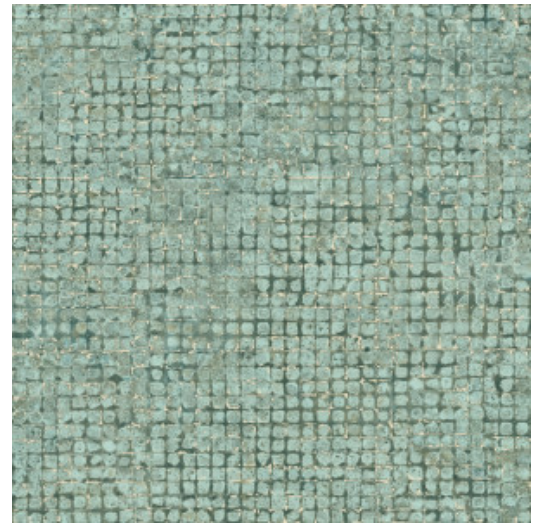

## Technical specifications

Reference	<u>70511</u> • Teal
Product category	Exquisite
Composition	Non-woven wallcovering
Description	Weathered block pattern of large mosaics with striking metallic accents
Dimensions	Width 90 cm (35.43"), sold by the linear metre/yard
Pattern repeat	Free match 0 cm (0.00"), respecting the design height of 21.33 cm (8.40")
Adhesive	Arte Clearpro or a good quality dispersion adhesive
How to paste	Paste the wall
Light resistance	Good lightfastness
How to remove	Strippable
Fire retardant EU	B-s1, d0
Fire retardant US	Class A
Maintenance	Washable
IMO Certified	