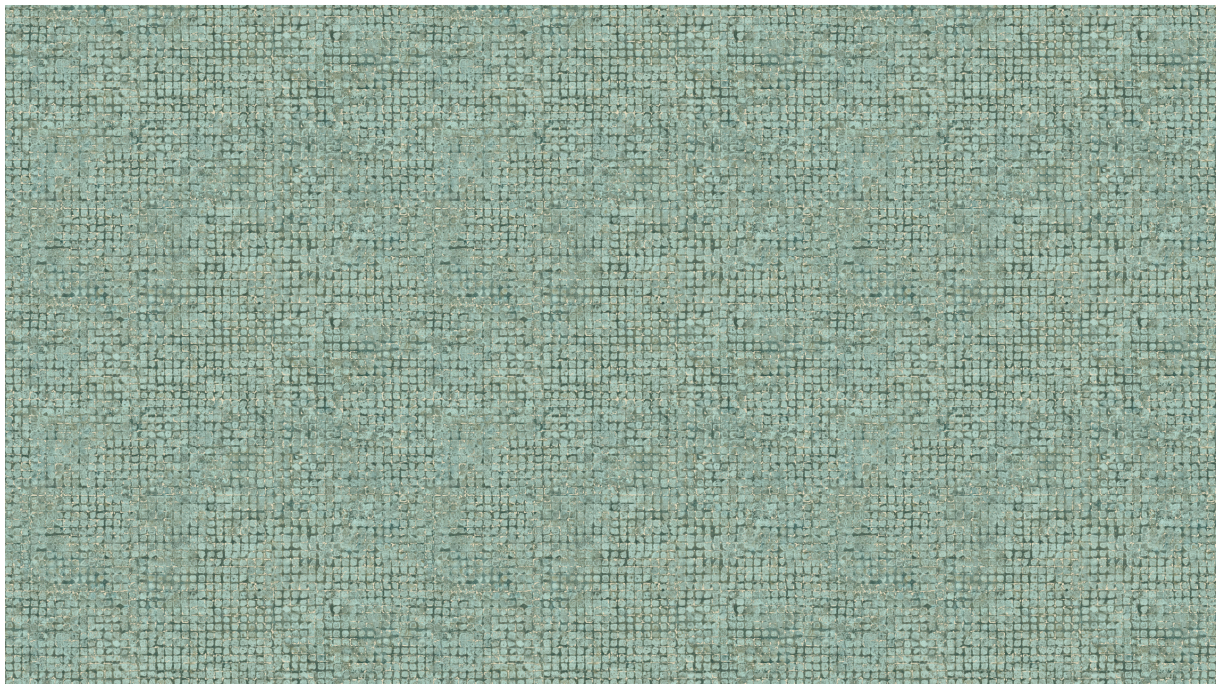

Colourways (9)

70510

70511

70512

70513

70514

70515

70516

70517

70518

View

← 90 cm (35.43") →

More info? [Click here](#)

Order samples, calculate quantities, view instructional videos, download technical information and more:
www.arte-international.com

ARTE®

wallcoverings for the ultimate in refinement