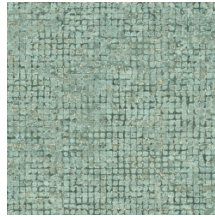

## Technical specifications

Reference	<u>70511</u> • Teal
Product category	Exquisite
Composition	Non-woven wallcovering
Description	Weathered block pattern of large mosaics with striking metallic accents
Dimensions	Width 90 cm (35.43"), sold by the linear metre/yard
Pattern repeat	Free match 0 cm (0.00"), respecting the design height of 21.33 cm (8.40")
Adhesive	Arte Clearpro or a good quality dispersion adhesive
How to paste	Paste the wall
Light resistance	Good lightfastness
How to remove	Strippable
Fire retardant EU	B-s1, d0
Fire retardant US	Class A
Maintenance	Washable
IMO Certified	

## Colourways (9)

70510

70511

70512

70513

70514

70515

70516