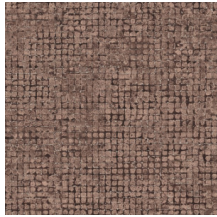

## Technical specifications

Reference	<u>70511</u> • Teal
Product category	Exquisite
Composition	Non-woven wallcovering
Description	Weathered block pattern of large mosaics with striking metallic accents
Dimensions	Width 90 cm (35.43"), sold by the linear metre/yard
Pattern repeat	Free match 0 cm (0.00"), respecting the design height of 21.33 cm (8.40")
Adhesive	Arte Clearpro or a good quality dispersion adhesive
How to paste	Paste the wall
Light resistance	Good lightfastness
How to remove	Strippable
Fire retardant EU	B-s1, d0
Fire retardant US	Class A
Maintenance	Washable
IMO Certified	

## Colourways (9)

70510

70511

70512

70513

70514

70515

70516