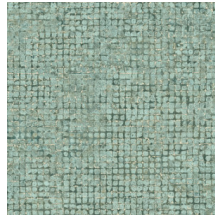

Technical specifications

Reference	<u>70515</u> • Charcoal
Product category	Exquisite
Composition	Non-woven wallcovering
Description	Weathered block pattern of large mosaics with striking metallic accents
Dimensions	Width 90 cm (35.43"), sold by the linear metre/yard
Pattern repeat	Free match 0 cm (0.00"), respecting the design height of 21.33 cm (8.40")
Adhesive	Arte Clearpro or a good quality dispersion adhesive
How to paste	Paste the wall
Light resistance	Good lightfastness
How to remove	Strippable
Fire retardant EU	B-s1, d0
Fire retardant US	Class A
Maintenance	Washable
IMO Certified	

Colourways (9)

70510

70511

70512

70513

70514

70515

70516