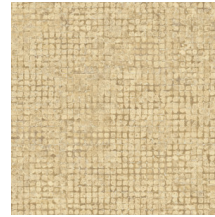

Technical specifications

Reference	<u>70515</u> • Charcoal
Product category	Exquisite
Composition	Non-woven wallcovering
Description	Weathered block pattern of large mosaics with striking metallic accents
Dimensions	Width 90 cm (35.43"), sold by the linear metre/yard
Pattern repeat	Free match 0 cm (0.00"), respecting the design height of 21.33 cm (8.40")
Adhesive	Arte Clearpro or a good quality dispersion adhesive
How to paste	Paste the wall
Light resistance	Good lightfastness
How to remove	Strippable
Fire retardant EU	B-s1, d0
Fire retardant US	Class A
Maintenance	Washable
IMO Certified	

Colourways (9)

70510

70511

70512

70513

70514

70515

70516

70517

70518

View

← 90 cm (35.43") →

More info? [Click here](#)

Order samples, calculate quantities, view instructional videos, download technical information and more:
www.arte-international.com

ARTE®

wallcoverings for the ultimate in refinement