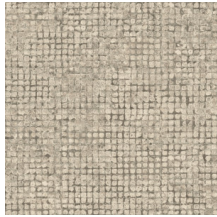

Technical specifications

Reference	<u>70515</u> • Charcoal
Product category	Exquisite
Composition	Non-woven wallcovering
Description	Weathered block pattern of large mosaics with striking metallic accents
Dimensions	Width 90 cm (35.43"), sold by the linear metre/yard
Pattern repeat	Free match 0 cm (0.00"), respecting the design height of 21.33 cm (8.40")
Adhesive	Arte Clearpro or a good quality dispersion adhesive
How to paste	Paste the wall
Light resistance	Good lightfastness
How to remove	Strippable
Fire retardant EU	B-s1, d0
Fire retardant US	Class A
Maintenance	Washable
IMO Certified	

Colourways (9)

70510

70511

70512

70513

70514

70515

70516

70517

70518

View

← 90 cm (35.43") →

More info? [Click here](#)

Order samples, calculate quantities, view instructional videos, download technical information and more:
www.arte-international.com

ARTE®

wallcoverings for the ultimate in refinement