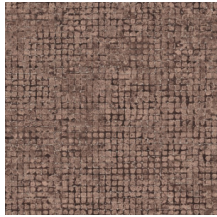

Technical specifications

Reference	<u>70515</u> • Charcoal
Product category	Exquisite
Composition	Non-woven wallcovering
Description	Weathered block pattern of large mosaics with striking metallic accents
Dimensions	Width 90 cm (35.43"), sold by the linear metre/yard
Pattern repeat	Free match 0 cm (0.00"), respecting the design height of 21.33 cm (8.40")
Adhesive	Arte Clearpro or a good quality dispersion adhesive
How to paste	Paste the wall
Light resistance	Good lightfastness
How to remove	Strippable
Fire retardant EU	B-s1, d0
Fire retardant US	Class A
Maintenance	Washable
IMO Certified	

Colourways (9)

70510

70511

70512

70513

70514

70515

70516