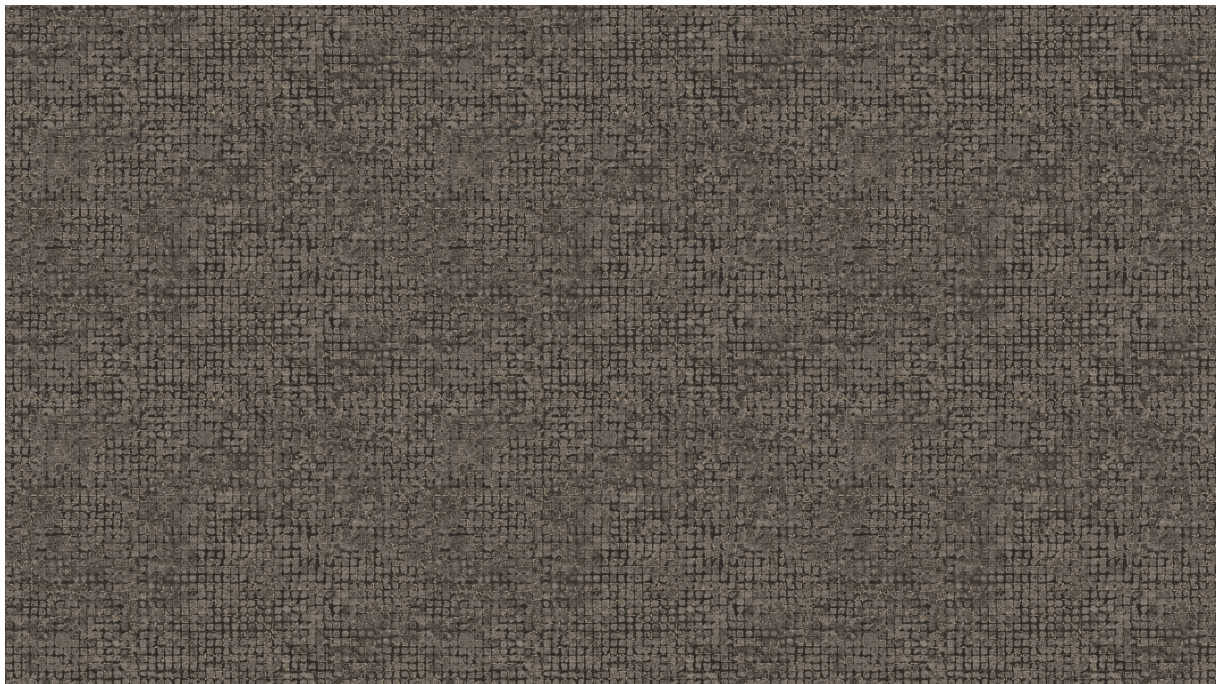

Colourways (9)

70510

70511

70512

70513

70514

70515

70516

70517

70518

View

← 90 cm (35.43") →

More info? [Click here](#)

Order samples, calculate quantities, view instructional videos, download technical information and more:
www.arte-international.com

ARTE®

wallcoverings for the ultimate in refinement