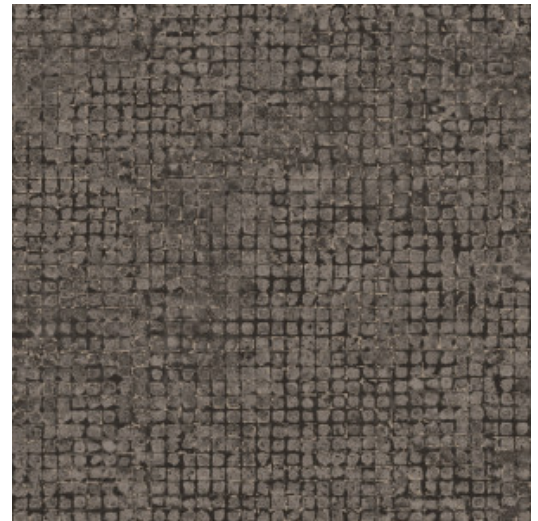

Technical specifications

Reference	<u>70515</u> • Charcoal
Product category	Exquisite
Composition	Non-woven wallcovering
Description	Weathered block pattern of large mosaics with striking metallic accents
Dimensions	Width 90 cm (35.43"), sold by the linear metre/yard
Pattern repeat	Free match 0 cm (0.00"), respecting the design height of 21.33 cm (8.40")
Adhesive	Arte Clearpro or a good quality dispersion adhesive
How to paste	Paste the wall
Light resistance	Good lightfastness
How to remove	Strippable
Fire retardant EU	B-s1, d0
Fire retardant US	Class A
Maintenance	Washable
IMO Certified	

Colourways (9)

70510

70511

70512

70513

70514

70515

70516