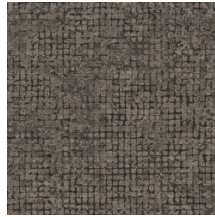

Technical specifications

Reference	<u>70515</u> • Charcoal
Product category	Exquisite
Composition	Non-woven wallcovering
Description	Weathered block pattern of large mosaics with striking metallic accents
Dimensions	Width 90 cm (35.43"), sold by the linear metre/yard
Pattern repeat	Free match 0 cm (0.00"), respecting the design height of 21.33 cm (8.40")
Adhesive	Arte Clearpro or a good quality dispersion adhesive
How to paste	Paste the wall
Light resistance	Good lightfastness
How to remove	Strippable
Fire retardant EU	B-s1, d0
Fire retardant US	Class A
Maintenance	Washable
IMO Certified	

Colourways (9)

70510

70511

70512

70513

70514

70515

70516

70517

70518

View

← 90 cm (35.43") →

More info? [Click here](#)

Order samples, calculate quantities, view instructional videos, download technical information and more:
www.arte-international.com

ARTE®

wallcoverings for the ultimate in refinement