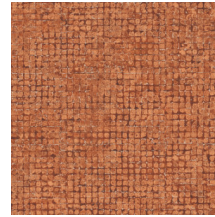

Technical specifications

Reference	<u>70515</u> • Charcoal
Product category	Exquisite
Composition	Non-woven wallcovering
Description	Weathered block pattern of large mosaics with striking metallic accents
Dimensions	Width 90 cm (35.43"), sold by the linear metre/yard
Pattern repeat	Free match 0 cm (0.00"), respecting the design height of 21.33 cm (8.40")
Adhesive	Arte Clearpro or a good quality dispersion adhesive
How to paste	Paste the wall
Light resistance	Good lightfastness
How to remove	Strippable
Fire retardant EU	B-s1, d0
Fire retardant US	Class A
Maintenance	Washable
IMO Certified	

Colourways (9)

70510

70511

70512

70513

70514

70515

70516

70517

70518

View

← 90 cm (35.43") →

More info? [Click here](#)

Order samples, calculate quantities, view instructional videos, download technical information and more:
www.arte-international.com

ARTE®

wallcoverings for the ultimate in refinement