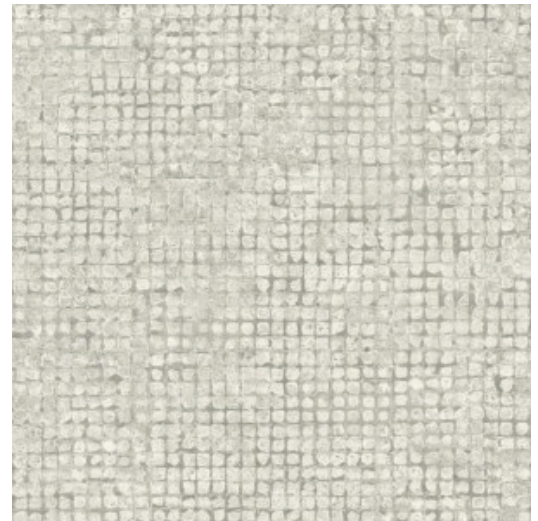

Technical specifications

Reference	<u>70518</u> • Cloud
Product category	Exquisite
Composition	Non-woven wallcovering
Description	Weathered block pattern of large mosaics with striking metallic accents
Dimensions	Width 90 cm (35.43"), sold by the linear metre/yard
Pattern repeat	Free match 0 cm (0.00"), respecting the design height of 21.33 cm (8.40")
Adhesive	Arte Clearpro or a good quality dispersion adhesive
How to paste	Paste the wall
Light resistance	Good lightfastness
How to remove	Strippable
Fire retardant EU	B-s1, d0
Fire retardant US	Class A
Maintenance	Washable
IMO Certified	