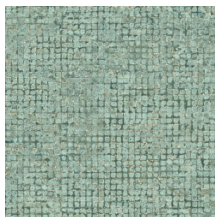

Technical specifications

Reference	<u>70518</u> • Cloud
Product category	Exquisite
Composition	Non-woven wallcovering
Description	Weathered block pattern of large mosaics with striking metallic accents
Dimensions	Width 90 cm (35.43"), sold by the linear metre/yard
Pattern repeat	Free match 0 cm (0.00"), respecting the design height of 21.33 cm (8.40")
Adhesive	Arte Clearpro or a good quality dispersion adhesive
How to paste	Paste the wall
Light resistance	Good lightfastness
How to remove	Strippable
Fire retardant EU	B-s1, d0
Fire retardant US	Class A
Maintenance	Washable
IMO Certified	

Colourways (9)

70510

70511

70512

70513

70514

70515

70516