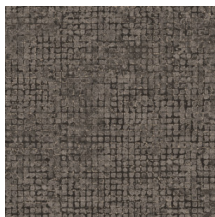

Technical specifications

Reference	<u>70518</u> • Cloud
Product category	Exquisite
Composition	Non-woven wallcovering
Description	Weathered block pattern of large mosaics with striking metallic accents
Dimensions	Width 90 cm (35.43"), sold by the linear metre/yard
Pattern repeat	Free match 0 cm (0.00"), respecting the design height of 21.33 cm (8.40")
Adhesive	Arte Clearpro or a good quality dispersion adhesive
How to paste	Paste the wall
Light resistance	Good lightfastness
How to remove	Strippable
Fire retardant EU	B-s1, d0
Fire retardant US	Class A
Maintenance	Washable
IMO Certified	

Colourways (9)

70510

70511

70512

70513

70514

70515

70516

70517

70518

View

← 90 cm (35.43") →

More info? [Click here](#)

Order samples, calculate quantities, view instructional videos, download technical information and more:
www.arte-international.com

ARTE®

wallcoverings for the ultimate in refinement