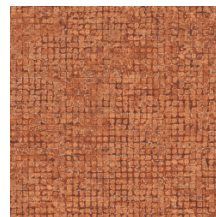

Technical specifications

Reference	<u>70518</u> • Cloud
Product category	Exquisite
Composition	Non-woven wallcovering
Description	Weathered block pattern of large mosaics with striking metallic accents
Dimensions	Width 90 cm (35.43"), sold by the linear metre/yard
Pattern repeat	Free match 0 cm (0.00"), respecting the design height of 21.33 cm (8.40")
Adhesive	Arte Clearpro or a good quality dispersion adhesive
How to paste	Paste the wall
Light resistance	Good lightfastness
How to remove	Strippable
Fire retardant EU	B-s1, d0
Fire retardant US	Class A
Maintenance	Washable
IMO Certified	

Colourways (9)

70510

70511

70512

70513

70514

70515

70516

70517

70518

View

← 90 cm (35.43") →

More info? [Click here](#)

Order samples, calculate quantities, view instructional videos, download technical information and more:
www.arte-international.com

ARTE®

wallcoverings for the ultimate in refinement