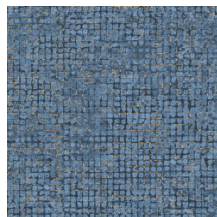

Technical specifications

Reference	<u>70518</u> • Cloud
Product category	Exquisite
Composition	Non-woven wallcovering
Description	Weathered block pattern of large mosaics with striking metallic accents
Dimensions	Width 90 cm (35.43"), sold by the linear metre/yard
Pattern repeat	Free match 0 cm (0.00"), respecting the design height of 21.33 cm (8.40")
Adhesive	Arte Clearpro or a good quality dispersion adhesive
How to paste	Paste the wall
Light resistance	Good lightfastness
How to remove	Strippable
Fire retardant EU	B-s1, d0
Fire retardant US	Class A
Maintenance	Washable
IMO Certified	

Colourways (9)

70510

70511

70512

70513

70514

70515

70516

70517

70518

View

← 90 cm (35.43") →

More info? [Click here](#)

Order samples, calculate quantities, view instructional videos, download technical information and more:
www.arte-international.com

ARTE®

wallcoverings for the ultimate in refinement