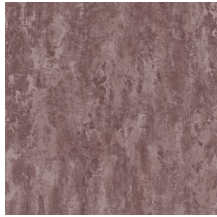

Technical specifications

Reference	<u>70520</u> • Mauve
Product category	Exquisite
Composition	Non-woven wallcovering
Description	Inspired by decorative plaster from Greco-Roman antiquity
Dimensions	Width 90 cm (35.43"), sold by the linear metre/yard
Pattern repeat	Free match 0 cm (0.00")
Adhesive	Arte Clearpro or a good quality dispersion adhesive
How to paste	Paste the wall
Light resistance	Good lightfastness
How to remove	Strippable
Fire retardant EU	B-s1, d0
Fire retardant US	Class A
Maintenance	Washable
IMO Certified	

0493/22

Colourways (16)

70520

70521

70522

70523

70524

70525