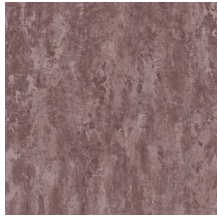

Technical specifications

Reference	<u>70521</u> • Silver Pine
Product category	Exquisite
Composition	Non-woven wallcovering
Description	Inspired by decorative plaster from Greco-Roman antiquity
Dimensions	Width 90 cm (35.43"), sold by the linear metre/yard
Pattern repeat	Free match 0 cm (0.00")
Adhesive	Arte Clearpro or a good quality dispersion adhesive
How to paste	Paste the wall
Light resistance	Good lightfastness
How to remove	Strippable
Fire retardant EU	B-s1, d0
Fire retardant US	Class A
Maintenance	Washable
IMO Certified	

0493/22

Colourways (16)

70520

70521

70522

70523

70524

70525