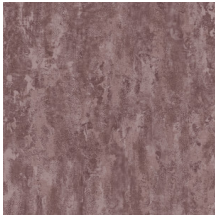

Technical specifications

Reference	<u>70525</u> • Light Amber
Product category	Exquisite
Composition	Non-woven wallcovering
Description	Inspired by decorative plaster from Greco-Roman antiquity
Dimensions	Width 90 cm (35.43"), sold by the linear metre/yard
Pattern repeat	Free match 0 cm (0.00")
Adhesive	Arte Clearpro or a good quality dispersion adhesive
How to paste	Paste the wall
Light resistance	Good lightfastness
How to remove	Strippable
Fire retardant EU	B-s1, d0
Fire retardant US	Class A
Maintenance	Washable
IMO Certified	

0493/22

Colourways (16)

70520

70521

70522

70523

70524

70525