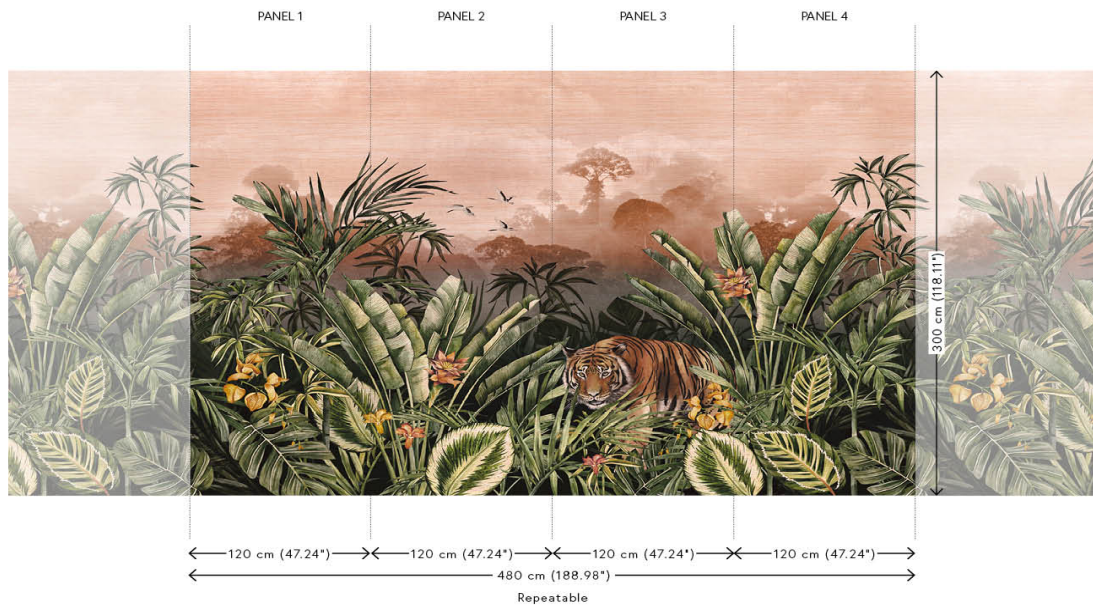

Technical specifications

Reference	<u>72000</u>
Composition	Textile wallcovering on non-woven backing
Description	A lifelike jungle scenery, printed on real textile with a natural look and a subtle, golden background
Dimensions	Panoramic of 480 cm x 300 cm 14.4 m ² (188.98" x 118.11" = 155 sq.ft.)
Remark	The panoramic 'Silk Road Garden' consists of 4 separate panels which cannot be ordered individually. 72000 (with Bengal Tiger) and 72001 (without Bengal Tiger) cannot be used in combination with each other
Adhesive	Arte Clearpro or a good quality dispersion adhesive
How to paste	Paste the wall
Light resistance	Good lightfastness
How to remove	Strippable
Fire retardant EU	B-s1, d0
Fire retardant US	Class A
Maintenance	Spongeable during hanging (dab away damp glue)

Colourways (2)

72000

72001

View

More info? [Click here](#)

Order samples, calculate quantities, view instructional videos, download technical information and more:
www.arte-international.com

ARTE®

wallcoverings for the ultimate in refinement