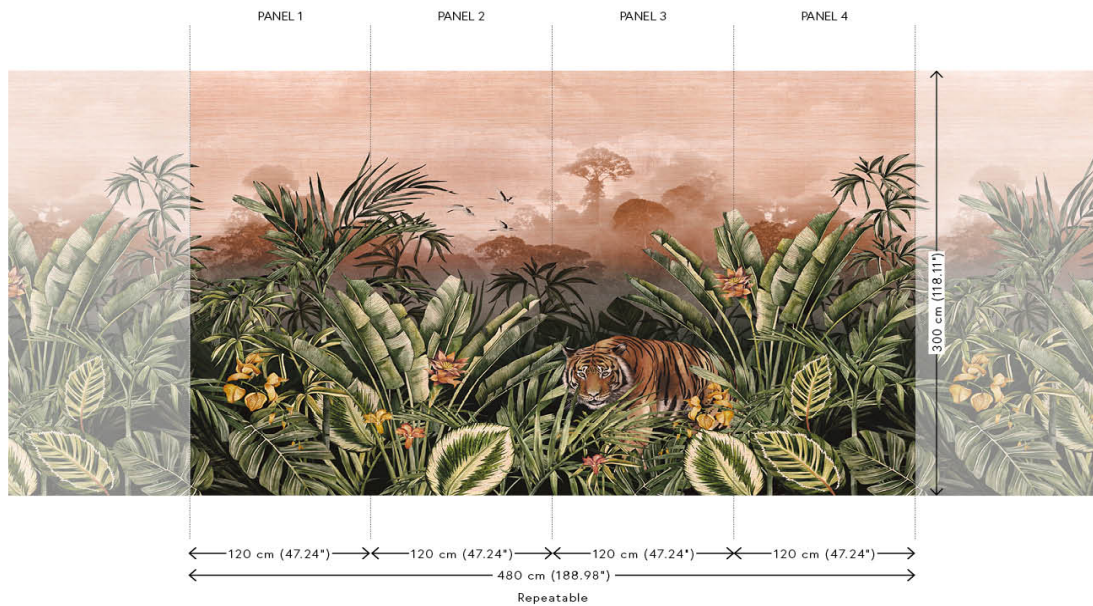

Colourways (2)

72000

72001

View

More info? [Click here](#)

Order samples, calculate quantities, view instructional videos, download technical information and more:
www.arte-international.com

ARTE®

wallcoverings for the ultimate in refinement