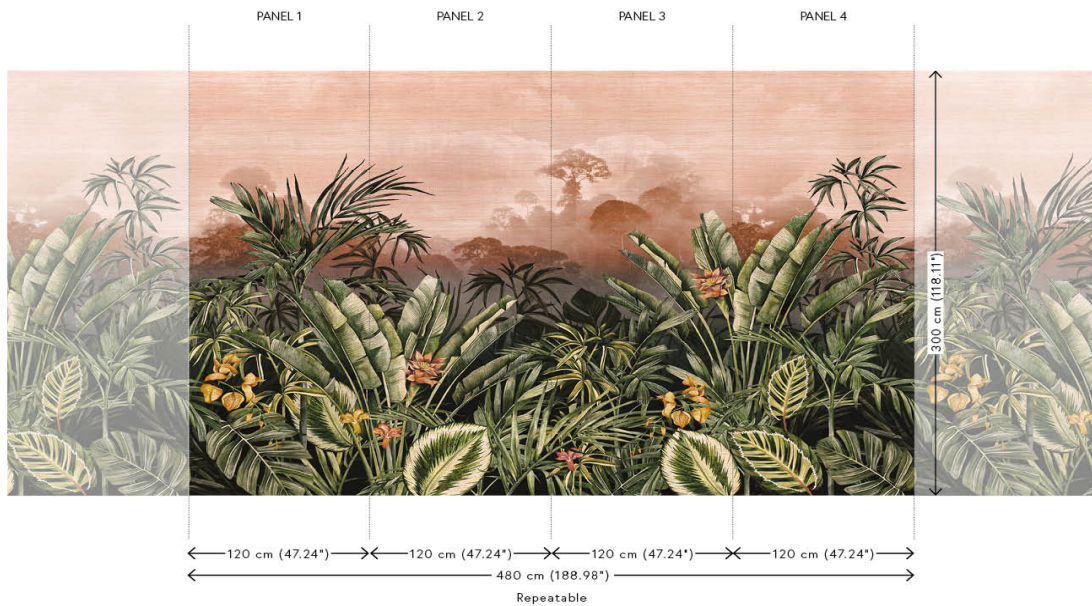

Technical specifications

| | |
|-------------------|---|
| Reference | <u>72001</u> |
| Composition | Textile wallcovering on non-woven backing |
| Description | A lifelike jungle scenery, printed on real textile with a natural look and a subtle, golden background |
| Dimensions | Panoramic of 480 cm x 300 cm 14.4 m ² (188.98" x 118.11" = 155 sq.ft.) |
| Remark | The panoramic 'Silk Road Garden' consists of 4 separate panels which cannot be ordered individually. 72000 (with Bengal Tiger) and 72001 (without Bengal Tiger) cannot be used in combination with each other |
| Adhesive | Arte Clearpro or a good quality dispersion adhesive |
| How to paste | Paste the wall |
| Light resistance | Good lightfastness |
| How to remove | Strippable |
| Fire retardant EU | B-s1, d0 |
| Fire retardant US | Class A |
| Maintenance | Spongeable during hanging (dab away damp glue) |

Colourways (2)

72000

72001

View

More info? [Click here](#)

Order samples, calculate quantities, view instructional videos, download technical information and more:
www.arte-international.com

ARTE®

wallcoverings for the ultimate in refinement