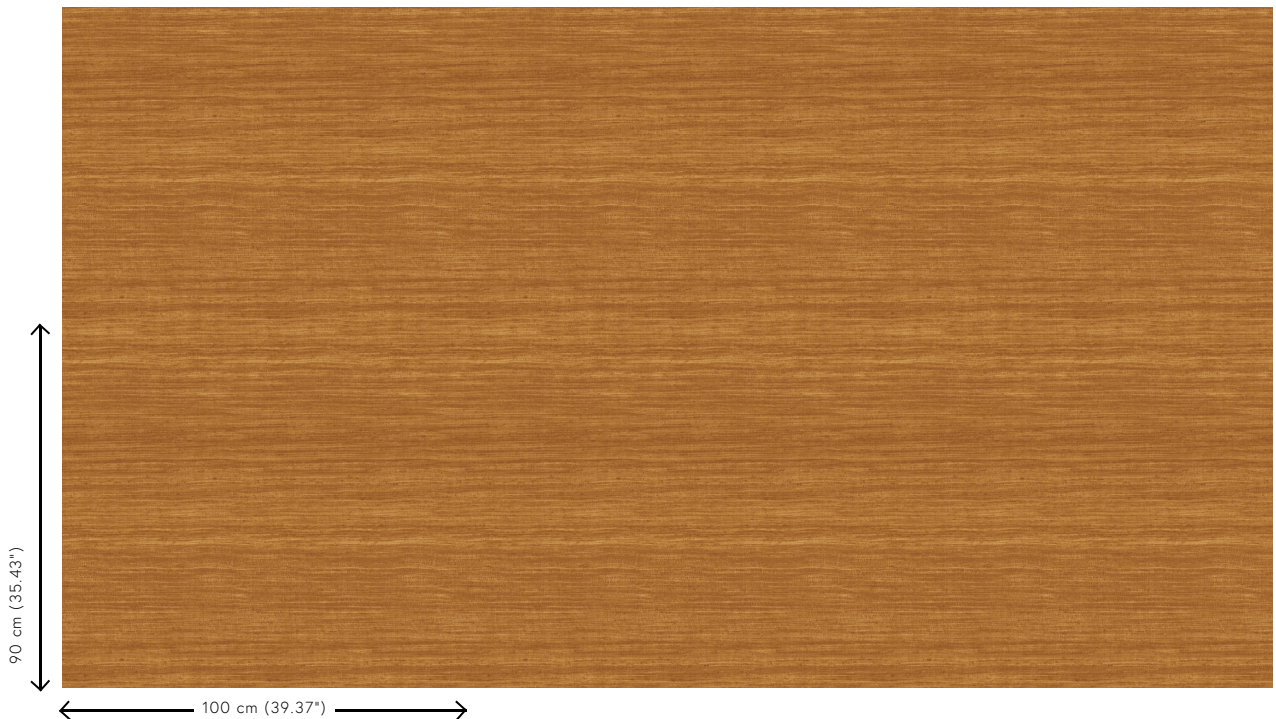

Colourways (8)

72050

72051

72052

72053

72054

72055

72056

72057

View

More info? [Click here](#)

Order samples, calculate quantities, view instructional videos, download technical information and more:
www.arte-international.com

ARTE®

wallcoverings for the ultimate in refinement