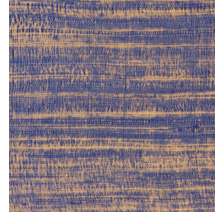

## Technical specifications

Reference	<u>72050</u>
Product category	Refined
Composition	Vinyl wallpaper on non-woven backing
Description	Wallpaper inspired by an open weave silk and applied on a precious high-gloss foil, for a pronounced and exclusive look
Dimensions	XL-ROLL: Rolls of 10.05 m x 1.00 m = 10 m <sup>2</sup> (11 yds x 39.37" = 108 sq. ft.)
Pattern repeat	Straight match 90 cm (35.43"), or free match
Remark	Eri can be hung in two ways. You can match the pattern across various drops, so the wall takes on a beautiful, uniform look. Another option is not to match the pattern. You will then clearly see the drops, which enables you to create the stylish effect of natural silk on the wall
Adhesive	Arte Clearpro or a good quality dispersion adhesive
How to paste	Paste the wall
Light resistance	Good lightfastness
How to remove	Strippable
Fire retardant EU	B-s2, d0
Fire retardant US	Class A
Maintenance	Extra-washable

## Colourways (8)

72050

72051

72052

72053

72054

72055

72056