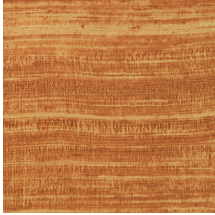

## Technical specifications

Reference	<u>72050</u>
Product category	Refined
Composition	Vinyl wallpaper on non-woven backing
Description	Wallpaper inspired by an open weave silk and applied on a precious high-gloss foil, for a pronounced and exclusive look
Dimensions	XL-ROLL: Rolls of 10.05 m x 1.00 m = 10 m <sup>2</sup> (11 yds x 39.37" = 108 sq. ft.)
Pattern repeat	Straight match 90 cm (35.43"), or free match
Remark	Eri can be hung in two ways. You can match the pattern across various drops, so the wall takes on a beautiful, uniform look. Another option is not to match the pattern. You will then clearly see the drops, which enables you to create the stylish effect of natural silk on the wall
Adhesive	Arte Clearpro or a good quality dispersion adhesive
How to paste	Paste the wall
Light resistance	Good lightfastness
How to remove	Strippable
Fire retardant EU	B-s2, d0
Fire retardant US	Class A
Maintenance	Extra-washable

## Colourways (8)

72050

72051

72052

72053

72054

72055

72056