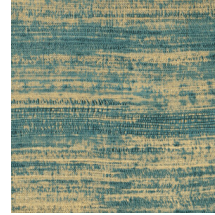

## Technical specifications

Reference	<u>72050</u>
Product category	Refined
Composition	Vinyl wallpaper on non-woven backing
Description	Wallpaper inspired by an open weave silk and applied on a precious high-gloss foil, for a pronounced and exclusive look
Dimensions	XL-ROLL: Rolls of 10.05 m x 1.00 m = 10 m <sup>2</sup> (11 yds x 39.37" = 108 sq. ft.)
Pattern repeat	Straight match 90 cm (35.43"), or free match
Remark	Eri can be hung in two ways. You can match the pattern across various drops, so the wall takes on a beautiful, uniform look. Another option is not to match the pattern. You will then clearly see the drops, which enables you to create the stylish effect of natural silk on the wall
Adhesive	Arte Clearpro or a good quality dispersion adhesive
How to paste	Paste the wall
Light resistance	Good lightfastness
How to remove	Strippable
Fire retardant EU	B-s2, d0
Fire retardant US	Class A
Maintenance	Extra-washable

## Colourways (8)

72050

72051

72052

72053

72054

72055

72056