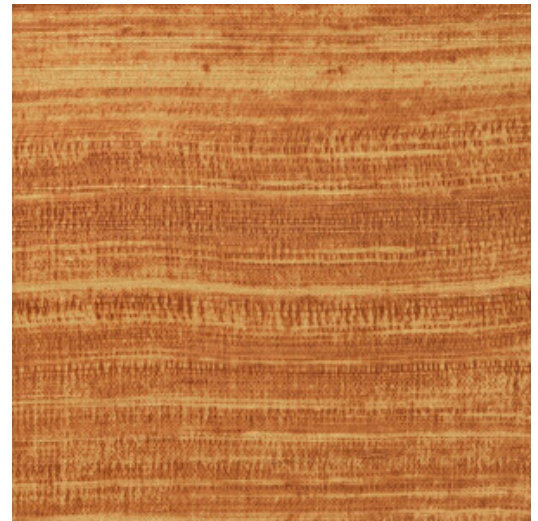

## Technical specifications

Reference	<u>72050</u>
Product category	Refined
Composition	Vinyl wallpaper on non-woven backing
Description	Wallpaper inspired by an open weave silk and applied on a precious high-gloss foil, for a pronounced and exclusive look
Dimensions	XL-ROLL: Rolls of 10.05 m x 1.00 m = 10 m <sup>2</sup> (11 yds x 39.37" = 108 sq. ft.)
Pattern repeat	Straight match 90 cm (35.43"), or free match
Remark	Eri can be hung in two ways. You can match the pattern across various drops, so the wall takes on a beautiful, uniform look. Another option is not to match the pattern. You will then clearly see the drops, which enables you to create the stylish effect of natural silk on the wall
Adhesive	Arte Clearpro or a good quality dispersion adhesive
How to paste	Paste the wall
Light resistance	Good lightfastness
How to remove	Strippable
Fire retardant EU	B-s2, d0
Fire retardant US	Class A
Maintenance	Extra-washable

## Colourways (8)

72050

72051

72052

72053

72054

72055

72056