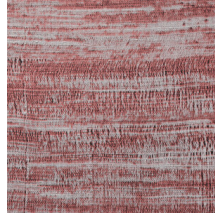

## Technical specifications

Reference	<u>72050</u>
Product category	Refined
Composition	Vinyl wallpaper on non-woven backing
Description	Wallpaper inspired by an open weave silk and applied on a precious high-gloss foil, for a pronounced and exclusive look
Dimensions	XL-ROLL: Rolls of 10.05 m x 1.00 m = 10 m <sup>2</sup> (11 yds x 39.37" = 108 sq. ft.)
Pattern repeat	Straight match 90 cm (35.43"), or free match
Remark	Eri can be hung in two ways. You can match the pattern across various drops, so the wall takes on a beautiful, uniform look. Another option is not to match the pattern. You will then clearly see the drops, which enables you to create the stylish effect of natural silk on the wall
Adhesive	Arte Clearpro or a good quality dispersion adhesive
How to paste	Paste the wall
Light resistance	Good lightfastness
How to remove	Strippable
Fire retardant EU	B-s2, d0
Fire retardant US	Class A
Maintenance	Extra-washable

## Colourways (8)

72050

72051

72052

72053

72054

72055

72056