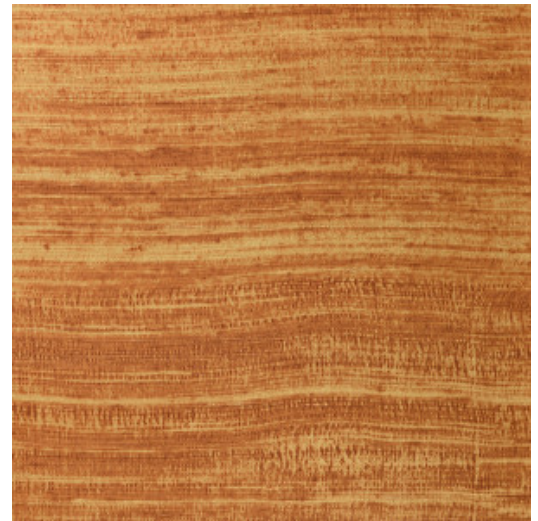

### Story behind the collection

The most beautiful textures found in nature can also be showcased on the wall resulting into striking effects. From woven grasses to braided leaves and even leather: in the form of wallpaper, they shine brighter than ever. They are complemented by the textures of rough or very finely woven linen and brilliant silk. The colour palette of this vinyl collection ranges from timeless, soft hues to striking colour tones.

### Technical specifications

Reference	<u>72050A</u> • Copper
Product category	Refined
Composition	Vinyl wallpaper on non-woven backing
Description	Inspired by open-weave silk and applied on a base of delicate high-gloss foil
Dimensions	Rolls of 10.05 m x 1.00 m = 10 m <sup>2</sup> (11 yds x 39.37" = 108 sq. ft.)
Pattern repeat	Straight match 90 cm (35.43"), or free match 0 cm (0.00")
Remark	Eri can be hung in two ways. You can match the pattern across various drops, so the wall takes on a beautiful, uniform look. Another option is not to match the pattern. You will then clearly see the drops, which enables you to create the stylish effect of natural silk on the wall
Adhesive	Arte Clearpro or a good quality dispersion adhesive
How to paste	Paste the wall
Light resistance	Good lightfastness
How to remove	Strippable
Fire retardant EU	B-s2, d0
Fire retardant US	Class A
Maintenance	Extra-washable