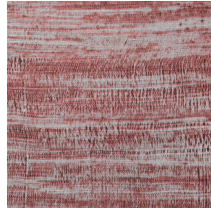

Technical specifications

Reference	<u>72054</u>
Product category	Refined
Composition	Vinyl wallpaper on non-woven backing
Description	Wallpaper inspired by an open weave silk and applied on a precious high-gloss foil, for a pronounced and exclusive look
Dimensions	XL-ROLL: Rolls of 10.05 m x 1.00 m = 10 m ² (11 yds x 39.37" = 108 sq. ft.)
Pattern repeat	Straight match 90 cm (35.43"), or free match
Remark	Eri can be hung in two ways. You can match the pattern across various drops, so the wall takes on a beautiful, uniform look. Another option is not to match the pattern. You will then clearly see the drops, which enables you to create the stylish effect of natural silk on the wall
Adhesive	Arte Clearpro or a good quality dispersion adhesive
How to paste	Paste the wall
Light resistance	Good lightfastness
How to remove	Strippable
Fire rating EU	B-s2, d0
Fire rating US	Class A
Maintenance	Extra-washable

Colourways (8)

72050

72051

72052

72053

72054

72055

72056