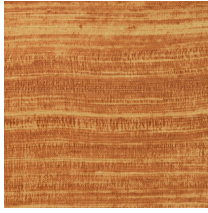

Technical specifications

Reference	<u>72054</u>
Product category	Refined
Composition	Vinyl wallpaper on non-woven backing
Description	Wallpaper inspired by an open weave silk and applied on a precious high-gloss foil, for a pronounced and exclusive look
Dimensions	XL-ROLL: Rolls of 10.05 m x 1.00 m = 10 m ² (11 yds x 39.37" = 108 sq. ft.)
Pattern repeat	Straight match 90 cm (35.43"), or free match
Remark	Eri can be hung in two ways. You can match the pattern across various drops, so the wall takes on a beautiful, uniform look. Another option is not to match the pattern. You will then clearly see the drops, which enables you to create the stylish effect of natural silk on the wall
Adhesive	Arte Clearpro or a good quality dispersion adhesive
How to paste	Paste the wall
Light resistance	Good lightfastness
How to remove	Strippable
Fire rating EU	B-s2, d0
Fire rating US	Class A
Maintenance	Extra-washable

Colourways (8)

72050

72051

72052

72053

72054

72055

72056