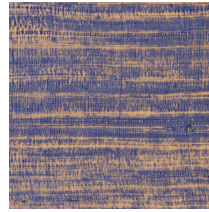

Technical specifications

Reference	<u>72054</u>
Product category	Refined
Composition	Vinyl wallpaper on non-woven backing
Description	Wallpaper inspired by an open weave silk and applied on a precious high-gloss foil, for a pronounced and exclusive look
Dimensions	XL-ROLL: Rolls of 10.05 m x 1.00 m = 10 m ² (11 yds x 39.37" = 108 sq. ft.)
Pattern repeat	Straight match 90 cm (35.43"), or free match
Remark	Eri can be hung in two ways. You can match the pattern across various drops, so the wall takes on a beautiful, uniform look. Another option is not to match the pattern. You will then clearly see the drops, which enables you to create the stylish effect of natural silk on the wall
Adhesive	Arte Clearpro or a good quality dispersion adhesive
How to paste	Paste the wall
Light resistance	Good lightfastness
How to remove	Strippable
Fire rating EU	B-s2, d0
Fire rating US	Class A
Maintenance	Extra-washable

Colourways (8)

72050

72051

72052

72053

72054

72055

72056