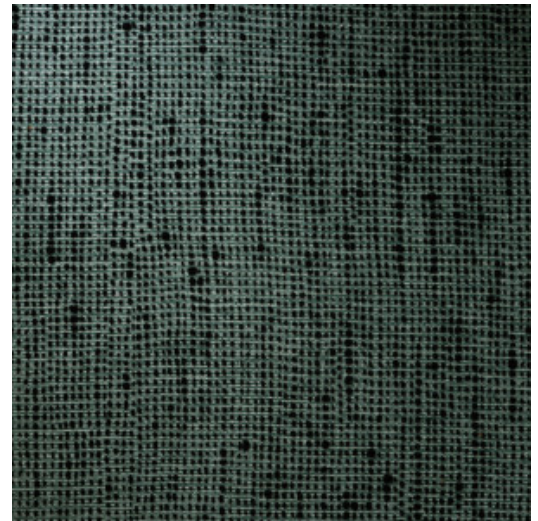

BOUCLÉ

Collection Essentials Palette

Story behind the collection

This extensive range of plain wallpaper offers the perfect alternative to paint. In addition to colour, the Palette collection lends a touch of structure to the wall. The balanced colour palettes are surprising combinations of all the plain designs in the Essentials series.

Technical specifications

Reference	<u>73020A</u> • Deep Teal
Product category	Refined
Composition	Wallpaper on non-woven backing
Description	Timeless wallpaper with a realistic textile effect (flock)
Dimensions	Rolls of 8.50 m x 0.70 m = 6 m² (9.30 yds x 27.56" = 64 sq. ft.)
Pattern repeat	Free match 0 cm (0.00")
Adhesive	Arte Clearpro or a good quality dispersion adhesive
How to paste	Paste the wall
Light resistance	Good lightfastness
How to remove	Strippable
Fire retardant EU	B-s1, d0
Fire retardant US	Class A
Maintenance	Spongeable during hanging (dab away damp glue)

IMO Certified

0493/22