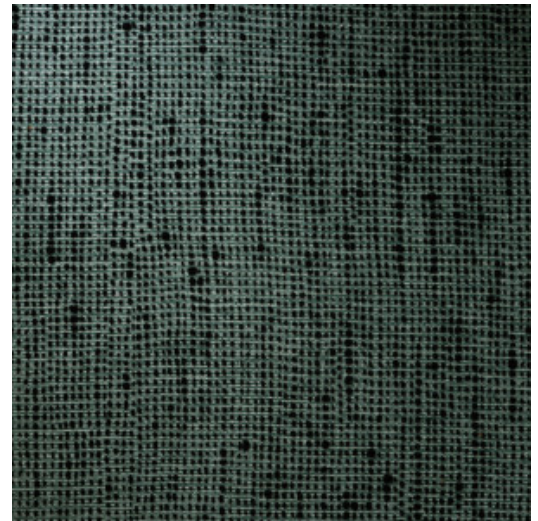

## Story behind the collection

This extensive range of plain wallpaper offers the perfect alternative to paint. In addition to colour, the Palette collection lends a touch of structure to the wall. The balanced colour palettes are surprising combinations of all the plain designs in the Essentials series.

## Technical specifications

Reference	<u>73020A</u> • Deep Teal
Product category	Refined
Composition	Wallpaper on non-woven backing
Description	Timeless wallpaper with a realistic textile effect (flock)
Dimensions	Rolls of 8.50 m x 0.70 m = 6 m <sup>2</sup> (9.30 yds x 27.56" = 64 sq. ft.)
Pattern repeat	Free match 0 cm (0.00")
Adhesive	Arte Clearpro or a good quality dispersion adhesive
How to paste	Paste the wall
Light resistance	Good lightfastness
How to remove	Strippable
Fire retardant EU	B-s1, d0
Fire retardant US	Class A
Maintenance	Spongeable during hanging (dab away damp glue)