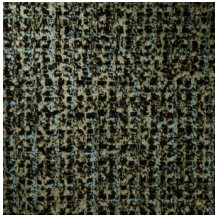

## Technical specifications

Reference	<u>73060A</u> • Chiffon
Product category	Refined
Composition	Wallpaper on non-woven backing
Description	Timeless wallpaper with a realistic textile effect (flock)
Dimensions	Rolls of 8.50 m x 0.70 m = 6 m <sup>2</sup> (9.30 yds x 27.56" = 64 sq. ft.)
Pattern repeat	Free match 0 cm (0.00")
Adhesive	Arte Clearpro or a good quality dispersion adhesive
How to paste	Paste the wall
Light resistance	Good lightfastness
How to remove	Strippable
Fire retardant EU	B-s1, d0
Fire retardant US	Class A
Maintenance	Spongeable during hanging (dab away damp glue)

## Colourways (5)

73060A

73061A

73062A

73063A

73064A