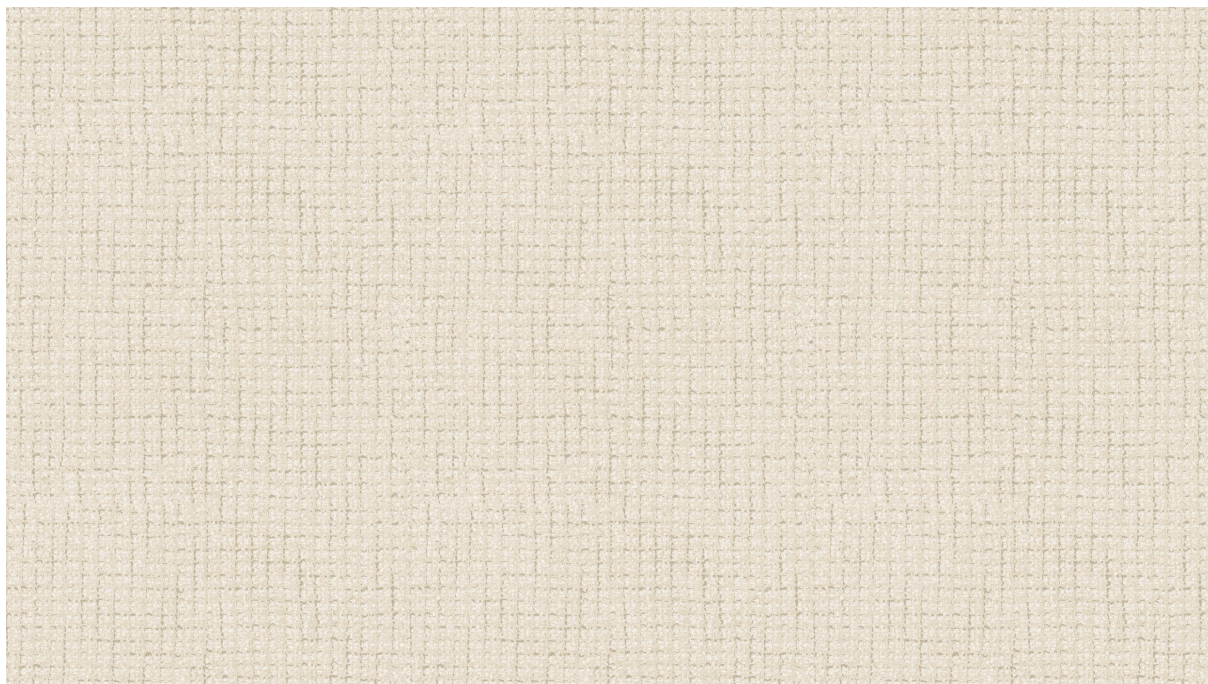

CASHMERE

Collection Essentials Palette

Story behind the collection

This extensive range of plain wallpaper offers the perfect alternative to paint. In addition to colour, the Palette collection lends a touch of structure to the wall. The balanced colour palettes are surprising combinations of all the plain designs in the Essentials series.

Technical specifications

Reference	<u>73060A</u> • Chiffon
Product category	Refined
Composition	Wallpaper on non-woven backing
Description	Timeless wallpaper with a realistic textile effect (flock)
Dimensions	Rolls of 8.50 m x 0.70 m = 6 m ² (9.30 yds x 27.56" = 64 sq. ft.)
Pattern repeat	Free match 0 cm (0.00")
Adhesive	Arte Clearpro or a good quality dispersion adhesive
How to paste	Paste the wall
Light resistance	Good lightfastness
How to remove	Strippable
Fire retardant EU	B-s1, d0
Fire retardant US	Class A
Maintenance	Spongeable during hanging (dab away damp glue)

IMO Certified

Colourways (5)

73060A

73061A

73062A

73063A

73064A

View