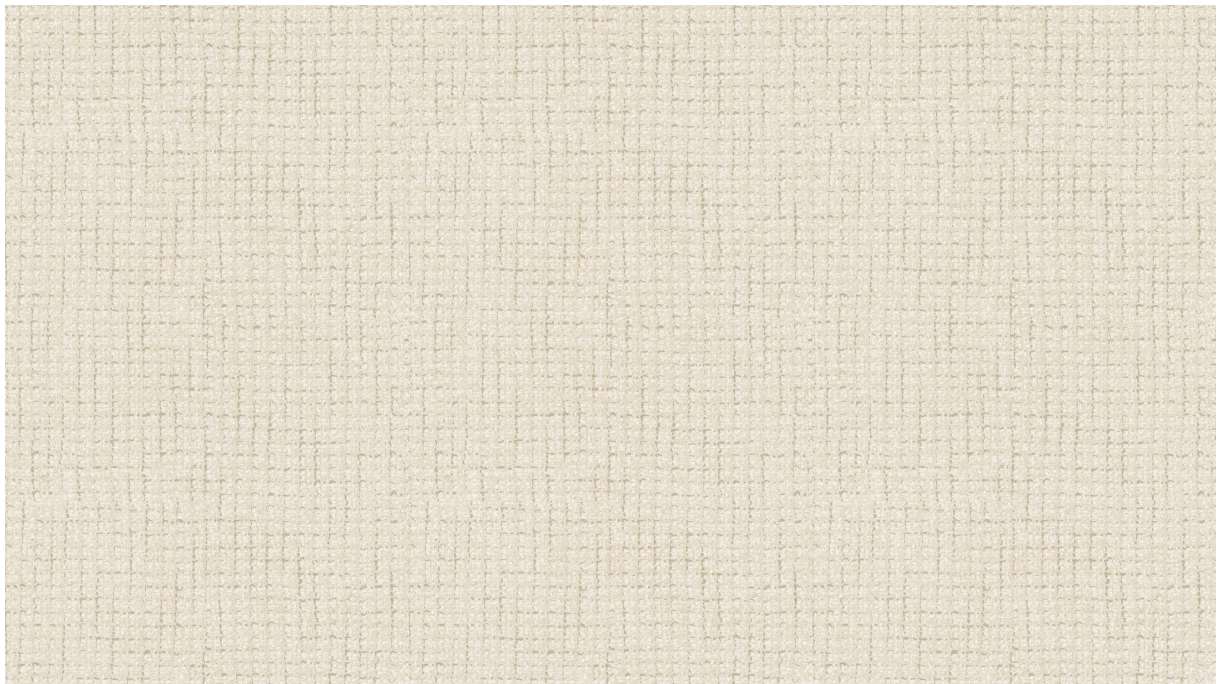

Colourways (5)

View

← 70 cm (27.56") →

More info? [Click here](#)

Order samples, calculate quantities, view instructional videos, download technical information and more:
www.arte-international.com

ARTE®

wallcoverings for the ultimate in refinement