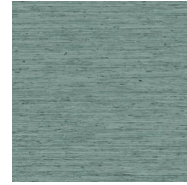

Technical specifications

Reference	<u>73500</u> • Mushroom
Product category	Refined
Composition	Vinyl wallpaper on paper backing
Description	A vinyl rendering of woven fibres from the arrowroot plant, which stands out because of its coloured speckles
Dimensions	Rolls of 10.05 m x 1.00 m = 10 m ² (11 yds x 39.37" = 108 sq.ft.)
Pattern repeat	Free match 0 cm (0.00")
Adhesive	Arte Clearpro or a good quality dispersion adhesive
How to paste	Method 1: paste the wall and moisten the wallcovering. Method 2: paste the wallcovering.
Light resistance	Good lightfastness
How to remove	Peelable
Fire retardant EU	B-s2, d0
Fire retardant US	Class A
Maintenance	Extra-washable

Colourways (18)

73500

73501

73502

73503

73504

73505

73506