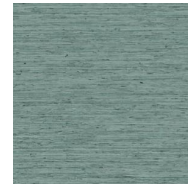

Technical specifications

Reference	<u>73503</u> • Toast
Product category	Refined
Composition	Vinyl wallpaper on paper backing
Description	A vinyl rendering of woven fibres from the arrowroot plant, which stands out because of its coloured speckles
Dimensions	Rolls of 10.05 m x 1.00 m = 10 m ² (11 yds x 39.37" = 108 sq.ft.)
Pattern repeat	Free match 0 cm (0.00")
Adhesive	Arte Clearpro or a good quality dispersion adhesive
How to paste	Method 1: paste the wall and moisten the wallcovering. Method 2: paste the wallcovering.
Light resistance	Good lightfastness
How to remove	Peelable
Fire retardant EU	B-s2, d0
Fire retardant US	Class A
Maintenance	Extra-washable

Colourways (18)

73500

73501

73502

73503

73504

73505

73506

73507

73508

73509

73510

73511

73512

73513

73514