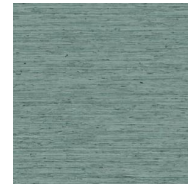

Technical specifications

Reference	<u>73506</u> • Whole Wheat
Product category	Refined
Composition	Vinyl wallpaper on paper backing
Description	A vinyl rendering of woven fibres from the arrowroot plant, which stands out because of its coloured speckles
Dimensions	Rolls of 10.05 m x 1.00 m = 10 m ² (11 yds x 39.37" = 108 sq.ft.)
Pattern repeat	Free match 0 cm (0.00")
Adhesive	Arte Clearpro or a good quality dispersion adhesive
How to paste	Method 1: paste the wall and moisten the wallcovering. Method 2: paste the wallcovering.
Light resistance	Good lightfastness
How to remove	Peelable
Fire retardant EU	B-s2, d0
Fire retardant US	Class A
Maintenance	Extra-washable

Colourways (18)

73500

73501

73502

73503

73504

73505

73506

73507

73508

73509

73510

73511

73512

73513

73514