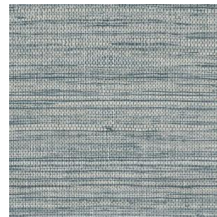

73550

More info? [Click here](#)

Order samples, calculate quantities, view instructional videos, download technical information and more:
www.arte-international.com

ARTE®

wallcoverings for the ultimate in refinement