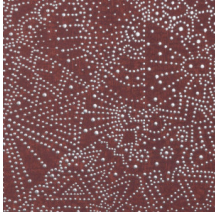

Technical specifications

Reference	<u>74030</u> • Starry Black
Product category	Exquisite
Composition	Non-woven wallcovering
Description	Inspired by the starry sky of the Gobi Desert
Dimensions	Width 90 cm (35.43"), sold by the linear metre/yard
Pattern repeat	Straight match 64 cm (25.20")
Adhesive	Arte Clearpro or a good quality dispersion adhesive
How to paste	Paste the wall
Light resistance	Good lightfastness
How to remove	Strippable
Fire retardant EU	B-s1, d0
Fire retardant US	Class A
Maintenance	Washable
IMO Certified	 0493/22

Colourways (5)

74030

74031

74032

74033

74034

View

More info? [Click here](#)