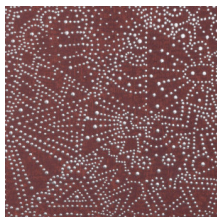

Technical specifications

Reference	<u>74030</u> • Starry Black
Product category	Exquisite
Composition	Non-woven wallcovering
Description	Inspired by the starry sky of the Gobi Desert
Dimensions	Width 90 cm (35.43"), sold by the linear metre/yard
Pattern repeat	Straight match 64 cm (25.20")
Adhesive	Arte Clearpro or a good quality dispersion adhesive
How to paste	Paste the wall
Light resistance	Good lightfastness
How to remove	Strippable
Fire retardant EU	B-s1, d0
Fire retardant US	Class A
Maintenance	Washable
IMO Certified	

0493/22

Colourways (5)

74030

74031

74032

74033

74034

View