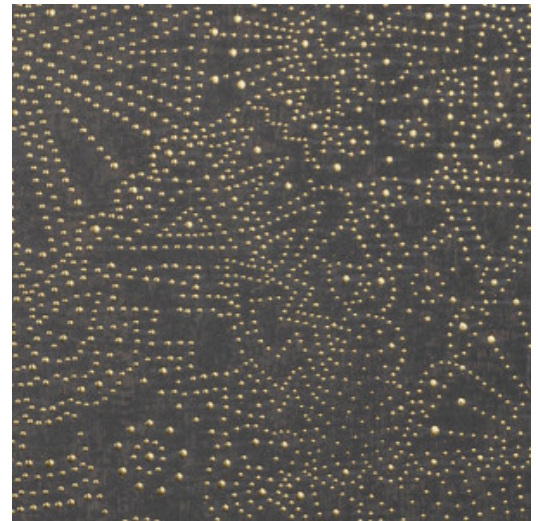

GOBI

Collection Kharga

Story behind the collection

The Kharga oasis was an important stop on the ancient trade route that connected various different oases in Egypt. This tour through the Sahara brings every aspect of the desert to life in the Kharga collection, from the dazzling afternoon sun to the star-studded sky at night and from the shapes of the dunes to the fine structure of desert sand. Even the details and materials used in the traditional carpets and robes of nomads are featured. In short, this collection is highly reminiscent of the mysterious desert life.

Technical specifications

Reference	<u>74030</u> • Starry Black
Product category	Exquisite
Composition	Non-woven wallcovering
Description	Inspired by the starry sky of the Gobi Desert
Dimensions	Width 90 cm (35.43"), sold by the linear metre/yard
Pattern repeat	Straight match 64 cm (25.20")
Adhesive	Arte Clearpro or a good quality dispersion adhesive
How to paste	Paste the wall
Light resistance	Good lightfastness
How to remove	Strippable
Fire retardant EU	B-s1, d0
Fire retardant US	Class A
Maintenance	Washable
IMO Certified	

0493/22

Colourways (5)

74030

74031

74032

74033

74034

View