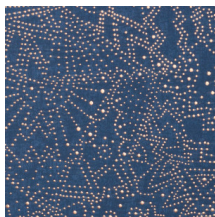

GOBI

Collection Kharga

Story behind the collection

The Kharga oasis was an important stop on the ancient trade route that connected various different oases in Egypt. This tour through the Sahara brings every aspect of the desert to life in the Kharga collection, from the dazzling afternoon sun to the star-studded sky at night and from the shapes of the dunes to the fine structure of desert sand. Even the details and materials used in the traditional carpets and robes of nomads are featured. In short, this collection is highly reminiscent of the mysterious desert life.

Technical specifications

Reference	<u>74030</u> • Starry Black
Product category	Exquisite
Composition	Non-woven wallcovering
Description	Inspired by the starry sky of the Gobi Desert
Dimensions	Width 90 cm (35.43"), sold by the linear metre/yard
Pattern repeat	Straight match 64 cm (25.20")
Adhesive	Arte Clearpro or a good quality dispersion adhesive
How to paste	Paste the wall
Light resistance	Good lightfastness
How to remove	Strippable
Fire retardant EU	B-s1, d0
Fire retardant US	Class A
Maintenance	Washable
IMO Certified	

0493/22

Colourways (5)

74030

74031

74032

74033

74034

View