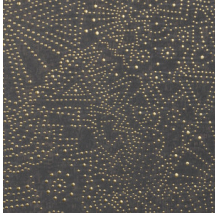

GOBI

Collection Kharga

Story behind the collection

The Kharga oasis was an important stop on the ancient trade route that connected various different oases in Egypt. This tour through the Sahara brings every aspect of the desert to life in the Kharga collection, from the dazzling afternoon sun to the star-studded sky at night and from the shapes of the dunes to the fine structure of desert sand. Even the details and materials used in the traditional carpets and robes of nomads are featured. In short, this collection is highly reminiscent of the mysterious desert life.

Technical specifications

Reference	<u>74030</u> • Starry Black
Product category	Exquisite
Composition	Non-woven wallcovering
Description	Inspired by the starry sky of the Gobi Desert
Dimensions	Width 90 cm (35.43"), sold by the linear metre/yard
Pattern repeat	Straight match 64 cm (25.20")
Adhesive	Arte Clearpro or a good quality dispersion adhesive
How to paste	Paste the wall
Light resistance	Good lightfastness
How to remove	Strippable
Fire retardant EU	B-s1, d0
Fire retardant US	Class A
Maintenance	Washable
IMO Certified	 0493/22

Colourways (5)

74030

74031

74032

74033

74034

View

More info? [Click here](#)