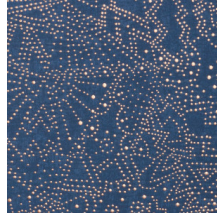

GOBI

Collection Kharga

Story behind the collection

The Kharga oasis was an important stop on the ancient trade route that connected various different oases in Egypt. This tour through the Sahara brings every aspect of the desert to life in the Kharga collection, from the dazzling afternoon sun to the star-studded sky at night and from the shapes of the dunes to the fine structure of desert sand. Even the details and materials used in the traditional carpets and robes of nomads are featured. In short, this collection is highly reminiscent of the mysterious desert life.

Technical specifications

Reference	<u>74030</u> • Starry Black
Product category	Exquisite
Composition	Non-woven wallcovering
Description	Inspired by the starry sky of the Gobi Desert
Dimensions	Width 90 cm (35.43"), sold by the linear metre/yard
Pattern repeat	Straight match 64 cm (25.20")
Adhesive	Arte Clearpro or a good quality dispersion adhesive
How to paste	Paste the wall
Light resistance	Good lightfastness
How to remove	Strippable
Fire retardant EU	B-s1, d0
Fire retardant US	Class A
Maintenance	Washable
IMO Certified	 0493/22

Colourways (5)

74030

74031

74032

74033

74034

View

More info? [Click here](#)