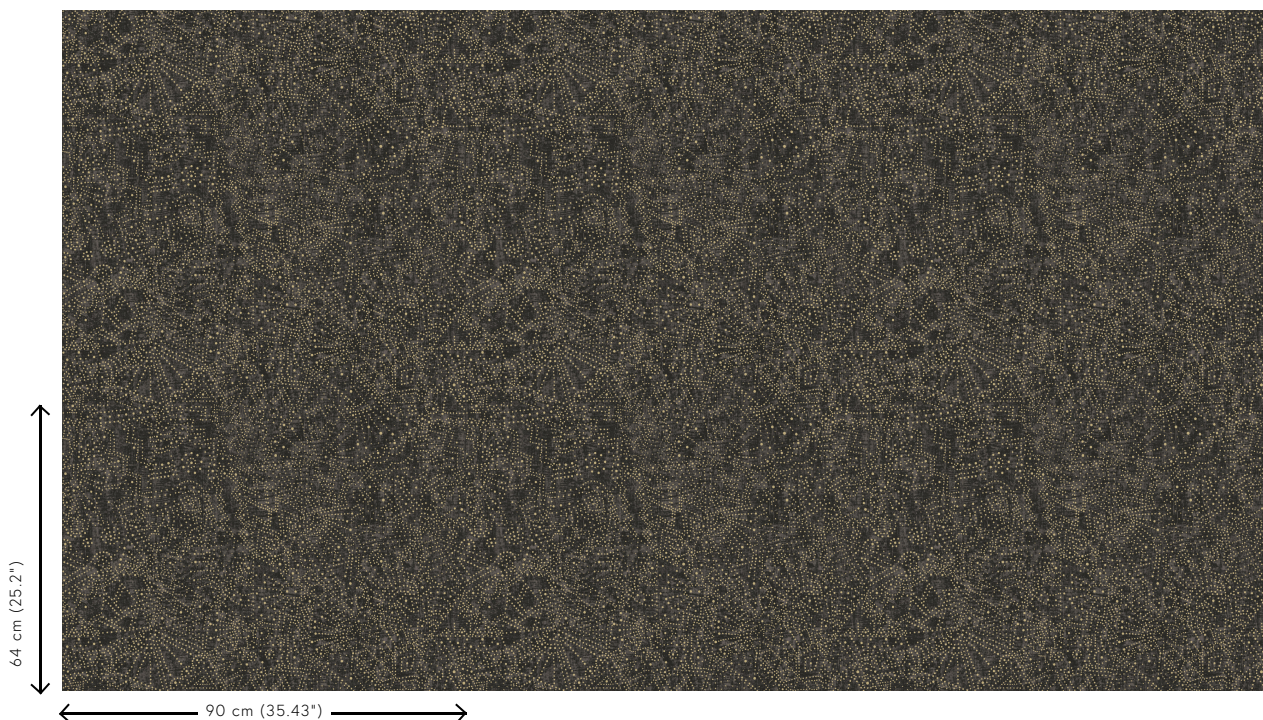

Technical specifications

Reference	<u>74030</u> • Starry Black
Product category	Exquisite
Composition	Non-woven wallcovering
Description	Inspired by the starry sky of the Gobi Desert
Dimensions	Width 90 cm (35.43"), sold by the linear metre/yard
Pattern repeat	Straight match 64 cm (25.20")
Adhesive	Arte Clearpro or a good quality dispersion adhesive
How to paste	Paste the wall
Light resistance	Good lightfastness
How to remove	Strippable
Fire retardant EU	B-s1, d0
Fire retardant US	Class A
Maintenance	Washable
IMO Certified	

0493/22

Colourways (5)

74030

74031

74032

74033

74034

View