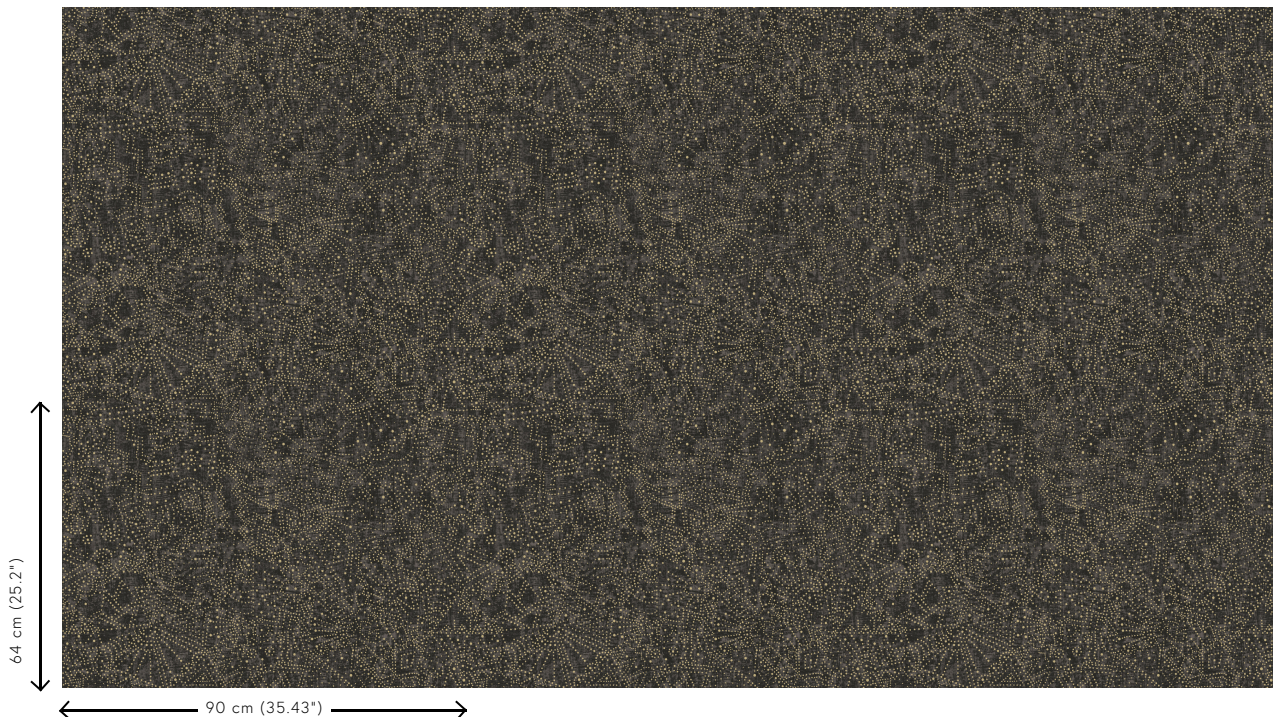

Technical specifications

Reference	<u>74030</u> • Starry Black
Product category	Exquisite
Composition	Non-woven wallcovering
Description	Inspired by the starry sky of the Gobi Desert
Dimensions	Width 90 cm (35.43"), sold by the linear metre/yard
Pattern repeat	Straight match 64 cm (25.20")
Adhesive	Arte Clearpro or a good quality dispersion adhesive
How to paste	Paste the wall
Light resistance	Good lightfastness
How to remove	Strippable
Fire retardant EU	B-s1, d0
Fire retardant US	Class A
Maintenance	Washable
IMO Certified	 0493/22

Colourways (5)

74030

74031

74032

74033

74034

View

More info? [Click here](#)