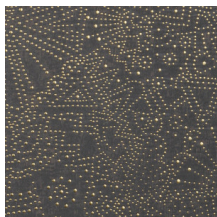

Technical specifications

Reference	<u>74030</u> • Starry Black
Product category	Exquisite
Composition	Non-woven wallcovering
Description	Inspired by the starry sky of the Gobi Desert
Dimensions	Width 90 cm (35.43"), sold by the linear metre/yard
Pattern repeat	Straight match 64 cm (25.20")
Adhesive	Arte Clearpro or a good quality dispersion adhesive
How to paste	Paste the wall
Light resistance	Good lightfastness
How to remove	Strippable
Fire retardant EU	B-s1, d0
Fire retardant US	Class A
Maintenance	Washable
IMO Certified	

0493/22

Colourways (5)

74030

74031

74032

74033

74034

View