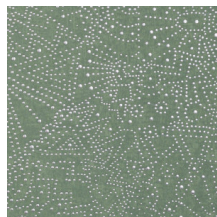

Technical specifications

Reference	<u>74030</u> • Starry Black
Product category	Exquisite
Composition	Non-woven wallcovering
Description	Inspired by the starry sky of the Gobi Desert
Dimensions	Width 90 cm (35.43"), sold by the linear metre/yard
Pattern repeat	Straight match 64 cm (25.20")
Adhesive	Arte Clearpro or a good quality dispersion adhesive
How to paste	Paste the wall
Light resistance	Good lightfastness
How to remove	Strippable
Fire retardant EU	B-s1, d0
Fire retardant US	Class A
Maintenance	Washable
IMO Certified	

0493/22

Colourways (5)

74030

74031

74032

74033

74034

View