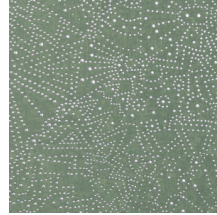

Technical specifications

Reference	<u>74030</u> • Starry Black
Product category	Exquisite
Composition	Non-woven wallcovering
Description	Inspired by the starry sky of the Gobi Desert
Dimensions	Width 90 cm (35.43"), sold by the linear metre/yard
Pattern repeat	Straight match 64 cm (25.20")
Adhesive	Arte Clearpro or a good quality dispersion adhesive
How to paste	Paste the wall
Light resistance	Good lightfastness
How to remove	Strippable
Fire retardant EU	B-s1, d0
Fire retardant US	Class A
Maintenance	Washable
IMO Certified	 0493/22

Colourways (5)

74030

74031

74032

74033

74034

View

More info? [Click here](#)