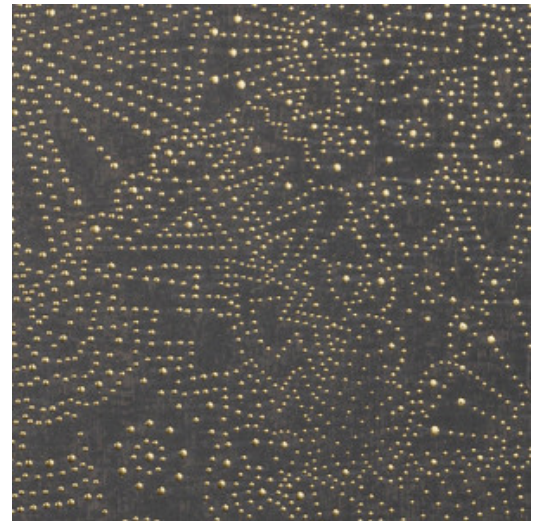

GOBI

Collection Kharga

Story behind the collection

The Kharga oasis was an important stop on the ancient trade route that connected various different oases in Egypt. This tour through the Sahara brings every aspect of the desert to life in the Kharga collection, from the dazzling afternoon sun to the star-studded sky at night and from the shapes of the dunes to the fine structure of desert sand. Even the details and materials used in the traditional carpets and robes of nomads are featured. In short, this collection is highly reminiscent of the mysterious desert life.

Technical specifications

Reference	<u>74030</u> • Starry Black
Product category	Exquisite
Composition	Non-woven wallcovering
Description	Inspired by the starry sky of the Gobi Desert
Dimensions	Width 90 cm (35.43"), sold by the linear metre/yard
Pattern repeat	Straight match 64 cm (25.20")
Adhesive	Arte Clearpro or a good quality dispersion adhesive
How to paste	Paste the wall
Light resistance	Good lightfastness
How to remove	Strippable
Fire retardant EU	B-s1, d0
Fire retardant US	Class A
Maintenance	Washable
IMO Certified	 0493/22

Colourways (5)

74030

74031

74032

74033

74034

View

More info? [Click here](#)