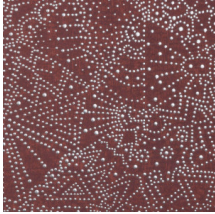

Technical specifications

Reference	<u>74032</u> • Sage Green
Product category	Exquisite
Composition	Non-woven wallcovering
Description	Inspired by the starry sky of the Gobi Desert
Dimensions	Width 90 cm (35.43"), sold by the linear metre/yard
Pattern repeat	Straight match 64 cm (25.20")
Adhesive	Arte Clearpro or a good quality dispersion adhesive
How to paste	Paste the wall
Light resistance	Good lightfastness
How to remove	Strippable
Fire retardant EU	B-s1, d0
Fire retardant US	Class A
Maintenance	Washable
IMO Certified	 0493/22

Colourways (5)

74030

74031

74032

74033

74034

View

More info? [Click here](#)