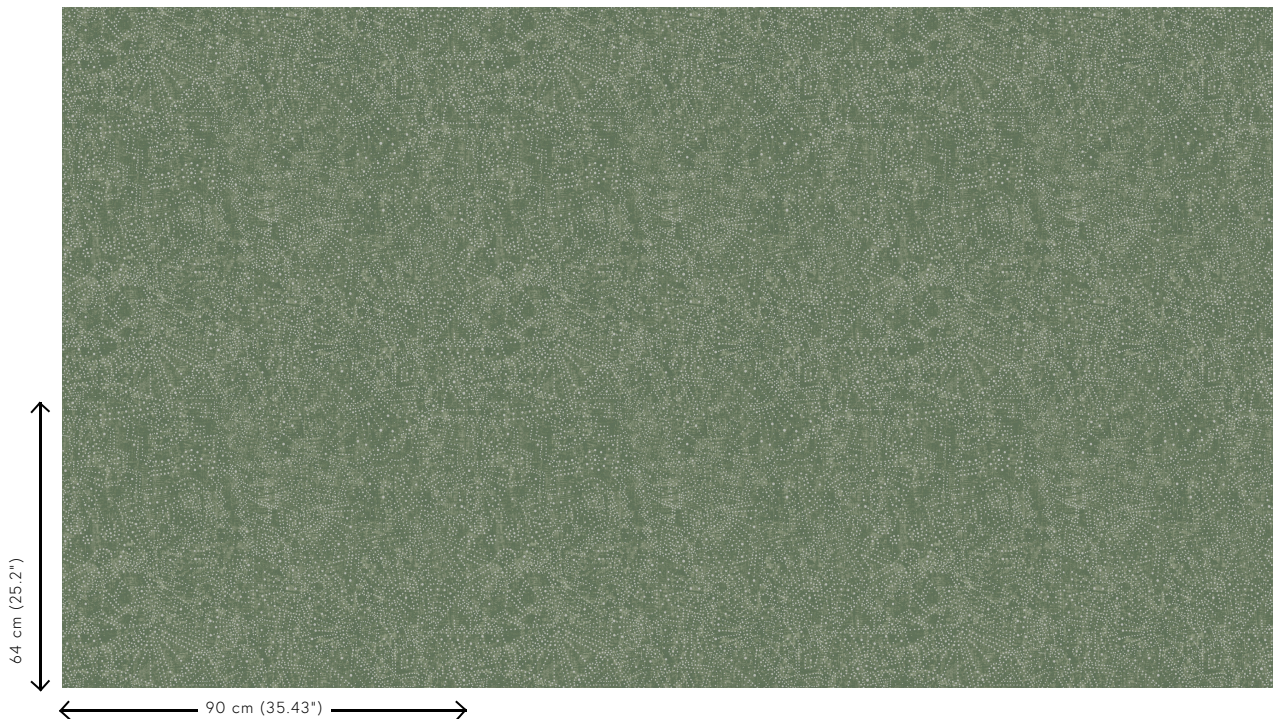

Technical specifications

Reference	<u>74032</u> • Sage Green
Product category	Exquisite
Composition	Non-woven wallcovering
Description	Inspired by the starry sky of the Gobi Desert
Dimensions	Width 90 cm (35.43"), sold by the linear metre/yard
Pattern repeat	Straight match 64 cm (25.20")
Adhesive	Arte Clearpro or a good quality dispersion adhesive
How to paste	Paste the wall
Light resistance	Good lightfastness
How to remove	Strippable
Fire retardant EU	B-s1, d0
Fire retardant US	Class A
Maintenance	Washable
IMO Certified	 0493/22

Colourways (5)

74030

74031

74032

74033

74034

View

More info? [Click here](#)