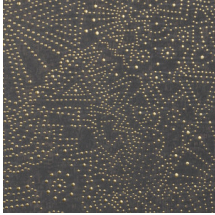

GOBI

Collection Kharga

Story behind the collection

The Kharga oasis was an important stop on the ancient trade route that connected various different oases in Egypt. This tour through the Sahara brings every aspect of the desert to life in the Kharga collection, from the dazzling afternoon sun to the star-studded sky at night and from the shapes of the dunes to the fine structure of desert sand. Even the details and materials used in the traditional carpets and robes of nomads are featured. In short, this collection is highly reminiscent of the mysterious desert life.

Technical specifications

Reference	<u>74032</u> • Sage Green
Product category	Exquisite
Composition	Non-woven wallcovering
Description	Inspired by the starry sky of the Gobi Desert
Dimensions	Width 90 cm (35.43"), sold by the linear metre/yard
Pattern repeat	Straight match 64 cm (25.20")
Adhesive	Arte Clearpro or a good quality dispersion adhesive
How to paste	Paste the wall
Light resistance	Good lightfastness
How to remove	Strippable
Fire retardant EU	B-s1, d0
Fire retardant US	Class A
Maintenance	Washable
IMO Certified	 0493/22

Colourways (5)

74030

74031

74032

74033

74034

View

More info? [Click here](#)