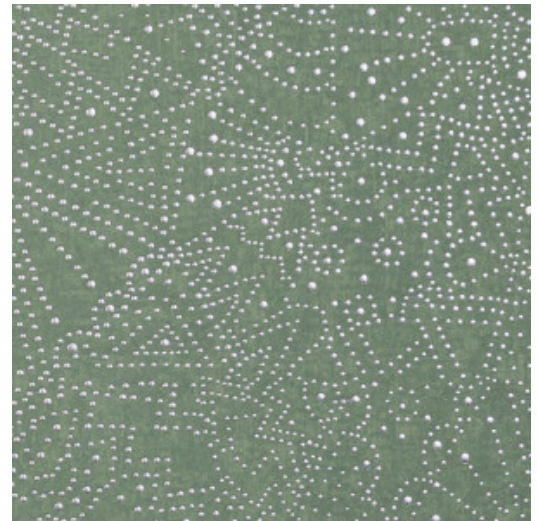

GOBI

Collection Kharga

Story behind the collection

The Kharga oasis was an important stop on the ancient trade route that connected various different oases in Egypt. This tour through the Sahara brings every aspect of the desert to life in the Kharga collection, from the dazzling afternoon sun to the star-studded sky at night and from the shapes of the dunes to the fine structure of desert sand. Even the details and materials used in the traditional carpets and robes of nomads are featured. In short, this collection is highly reminiscent of the mysterious desert life.

Technical specifications

Reference	<u>74032</u> • Sage Green
Product category	Exquisite
Composition	Non-woven wallcovering
Description	Inspired by the starry sky of the Gobi Desert
Dimensions	Width 90 cm (35.43"), sold by the linear metre/yard
Pattern repeat	Straight match 64 cm (25.20")
Adhesive	Arte Clearpro or a good quality dispersion adhesive
How to paste	Paste the wall
Light resistance	Good lightfastness
How to remove	Strippable
Fire retardant EU	B-s1, d0
Fire retardant US	Class A
Maintenance	Washable
IMO Certified	 0493/22

Colourways (5)

74030

74031

74032

74033

74034

View

More info? [Click here](#)