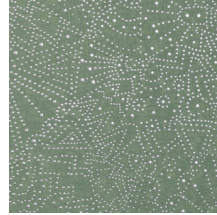

Technical specifications

Reference	<u>74032</u> • Sage Green
Product category	Exquisite
Composition	Non-woven wallcovering
Description	Inspired by the starry sky of the Gobi Desert
Dimensions	Width 90 cm (35.43"), sold by the linear metre/yard
Pattern repeat	Straight match 64 cm (25.20")
Adhesive	Arte Clearpro or a good quality dispersion adhesive
How to paste	Paste the wall
Light resistance	Good lightfastness
How to remove	Strippable
Fire retardant EU	B-s1, d0
Fire retardant US	Class A
Maintenance	Washable
IMO Certified	 0493/22

Colourways (5)

74030

74031

74032

74033

74034

View

More info? [Click here](#)