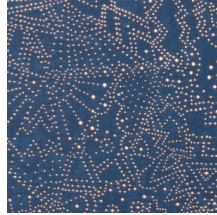

GOBI

Collection Kharga

Story behind the collection

The Kharga oasis was an important stop on the ancient trade route that connected various different oases in Egypt. This tour through the Sahara brings every aspect of the desert to life in the Kharga collection, from the dazzling afternoon sun to the star-studded sky at night and from the shapes of the dunes to the fine structure of desert sand. Even the details and materials used in the traditional carpets and robes of nomads are featured. In short, this collection is highly reminiscent of the mysterious desert life.

Technical specifications

Reference	<u>74032</u> • Sage Green
Product category	Exquisite
Composition	Non-woven wallcovering
Description	Inspired by the starry sky of the Gobi Desert
Dimensions	Width 90 cm (35.43"), sold by the linear metre/yard
Pattern repeat	Straight match 64 cm (25.20")
Adhesive	Arte Clearpro or a good quality dispersion adhesive
How to paste	Paste the wall
Light resistance	Good lightfastness
How to remove	Strippable
Fire retardant EU	B-s1, d0
Fire retardant US	Class A
Maintenance	Washable
IMO Certified	 0493/22

Colourways (5)

74030

74031

74032

74033

74034

View

More info? [Click here](#)