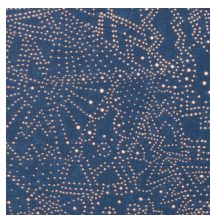

GOBI

Collection Kharga

Story behind the collection

The Kharga oasis was an important stop on the ancient trade route that connected various different oases in Egypt. This tour through the Sahara brings every aspect of the desert to life in the Kharga collection, from the dazzling afternoon sun to the star-studded sky at night and from the shapes of the dunes to the fine structure of desert sand. Even the details and materials used in the traditional carpets and robes of nomads are featured. In short, this collection is highly reminiscent of the mysterious desert life.

Technical specifications

Reference	Z4033 • Celestial White
Product category	Exquisite
Composition	Non-woven wallcovering
Description	Inspired by the starry sky of the Gobi Desert
Dimensions	Width 90 cm (35.43"), sold by the linear metre/yard
Pattern repeat	Straight match 64 cm (25.20")
Adhesive	Arte Clearpro or a good quality dispersion adhesive
How to paste	Paste the wall
Light resistance	Good lightfastness
How to remove	Strippable
Fire rating EU	B-s1, d0
Fire rating US	Class A
Maintenance	Washable
IMO Certified	

Colourways (5)

74030

74031

74032

74033

74034

View

More info? [Click here](#)