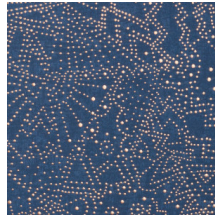

## Technical specifications

Reference	<u>74033</u> • Celestial White
Product category	Exquisite
Composition	Non-woven wallcovering
Description	Inspired by the starry sky of the Gobi Desert
Dimensions	Width 90 cm (35.43"), sold by the linear metre/yard
Pattern repeat	Straight match 64 cm (25.20")
Adhesive	Arte Clearpro or a good quality dispersion adhesive
How to paste	Paste the wall
Light resistance	Good lightfastness
How to remove	Strippable
Fire retardant EU	B-s1, d0
Fire retardant US	Class A
Maintenance	Washable
IMO Certified	 0493/22

## Colourways (5)

74030

74031

74032

74033

74034