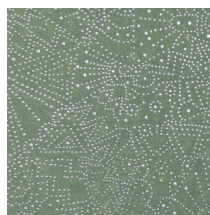

Technical specifications

Reference	Z4033 • Celestial White
Product category	Exquisite
Composition	Non-woven wallcovering
Description	Inspired by the starry sky of the Gobi Desert
Dimensions	Width 90 cm (35.43"), sold by the linear metre/yard
Pattern repeat	Straight match 64 cm (25.20")
Adhesive	Arte Clearpro or a good quality dispersion adhesive
How to paste	Paste the wall
Light resistance	Good lightfastness
How to remove	Strippable
Fire rating EU	B-s1, d0
Fire rating US	Class A
Maintenance	Washable
IMO Certified	

Colourways (5)

74030

74031

74032

74033

74034

View

More info? [Click here](#)