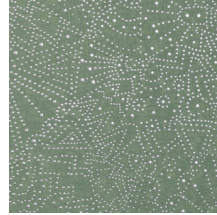

Technical specifications

Reference	<u>74033</u> • Celestial White
Product category	Exquisite
Composition	Non-woven wallcovering
Description	Inspired by the starry sky of the Gobi Desert
Dimensions	Width 90 cm (35.43"), sold by the linear metre/yard
Pattern repeat	Straight match 64 cm (25.20")
Adhesive	Arte Clearpro or a good quality dispersion adhesive
How to paste	Paste the wall
Light resistance	Good lightfastness
How to remove	Strippable
Fire retardant EU	B-s1, d0
Fire retardant US	Class A
Maintenance	Washable
IMO Certified	 0493/22

Colourways (5)

74030

74031

74032

74033

74034

View

More info? [Click here](#)