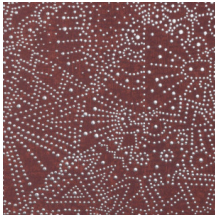

## Technical specifications

Reference	<u>74033</u> • Celestial White
Product category	Exquisite
Composition	Non-woven wallcovering
Description	Inspired by the starry sky of the Gobi Desert
Dimensions	Width 90 cm (35.43"), sold by the linear metre/yard
Pattern repeat	Straight match 64 cm (25.20")
Adhesive	Arte Clearpro or a good quality dispersion adhesive
How to paste	Paste the wall
Light resistance	Good lightfastness
How to remove	Strippable
Fire retardant EU	B-s1, d0
Fire retardant US	Class A
Maintenance	Washable
IMO Certified	 0493/22

## Colourways (5)

74030

74031

74032

74033

74034