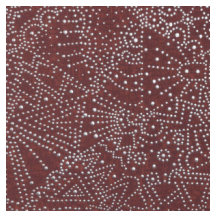

Technical specifications

Reference	Z4033 • Celestial White
Product category	Exquisite
Composition	Non-woven wallcovering
Description	Inspired by the starry sky of the Gobi Desert
Dimensions	Width 90 cm (35.43"), sold by the linear metre/yard
Pattern repeat	Straight match 64 cm (25.20")
Adhesive	Arte Clearpro or a good quality dispersion adhesive
How to paste	Paste the wall
Light resistance	Good lightfastness
How to remove	Strippable
Fire rating EU	B-s1, d0
Fire rating US	Class A
Maintenance	Washable
IMO Certified	

Colourways (5)

74030

74031

74032

74033

74034

View

More info? [Click here](#)