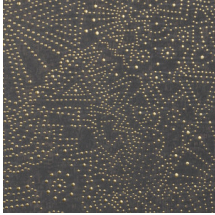

GOBI

Collection Kharga

Story behind the collection

The Kharga oasis was an important stop on the ancient trade route that connected various different oases in Egypt. This tour through the Sahara brings every aspect of the desert to life in the Kharga collection, from the dazzling afternoon sun to the star-studded sky at night and from the shapes of the dunes to the fine structure of desert sand. Even the details and materials used in the traditional carpets and robes of nomads are featured. In short, this collection is highly reminiscent of the mysterious desert life.

Technical specifications

Reference	<u>74033</u> • Celestial White
Product category	Exquisite
Composition	Non-woven wallcovering
Description	Inspired by the starry sky of the Gobi Desert
Dimensions	Width 90 cm (35.43"), sold by the linear metre/yard
Pattern repeat	Straight match 64 cm (25.20")
Adhesive	Arte Clearpro or a good quality dispersion adhesive
How to paste	Paste the wall
Light resistance	Good lightfastness
How to remove	Strippable
Fire retardant EU	B-s1, d0
Fire retardant US	Class A
Maintenance	Washable
IMO Certified	 0493/22

Colourways (5)

74030

74031

74032

74033

74034

View

More info? [Click here](#)