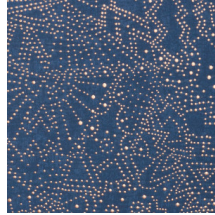

GOBI

Collection Kharga

Story behind the collection

The Kharga oasis was an important stop on the ancient trade route that connected various different oases in Egypt. This tour through the Sahara brings every aspect of the desert to life in the Kharga collection, from the dazzling afternoon sun to the star-studded sky at night and from the shapes of the dunes to the fine structure of desert sand. Even the details and materials used in the traditional carpets and robes of nomads are featured. In short, this collection is highly reminiscent of the mysterious desert life.

Technical specifications

Reference	<u>74033</u> • Celestial White
Product category	Exquisite
Composition	Non-woven wallcovering
Description	Inspired by the starry sky of the Gobi Desert
Dimensions	Width 90 cm (35.43"), sold by the linear metre/yard
Pattern repeat	Straight match 64 cm (25.20")
Adhesive	Arte Clearpro or a good quality dispersion adhesive
How to paste	Paste the wall
Light resistance	Good lightfastness
How to remove	Strippable
Fire retardant EU	B-s1, d0
Fire retardant US	Class A
Maintenance	Washable
IMO Certified	 0493/22

Colourways (5)

74030

74031

74032

74033

74034

View

More info? [Click here](#)