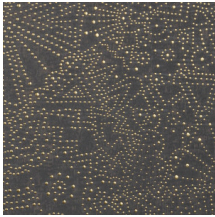

## Story behind the collection

The Kharga oasis was an important stop on the ancient trade route that connected various different oases in Egypt. This tour through the Sahara brings every aspect of the desert to life in the Kharga collection, from the dazzling afternoon sun to the star-studded sky at night and from the shapes of the dunes to the fine structure of desert sand. Even the details and materials used in the traditional carpets and robes of nomads are featured. In short, this collection is highly reminiscent of the mysterious desert life.

## Technical specifications

Reference	<u>74033</u> • Celestial White
Product category	Exquisite
Composition	Non-woven wallcovering
Description	Inspired by the starry sky of the Gobi Desert
Dimensions	Width 90 cm (35.43"), sold by the linear metre/yard
Pattern repeat	Straight match 64 cm (25.20")
Adhesive	Arte Clearpro or a good quality dispersion adhesive
How to paste	Paste the wall
Light resistance	Good lightfastness
How to remove	Strippable
Fire retardant EU	B-s1, d0
Fire retardant US	Class A
Maintenance	Washable
IMO Certified	

## Colourways (5)

74030

74031

74032

74033

74034