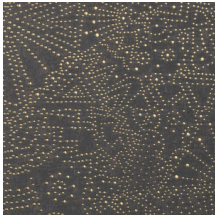

## Story behind the collection

The Kharga oasis was an important stop on the ancient trade route that connected various different oases in Egypt. This tour through the Sahara brings every aspect of the desert to life in the Kharga collection, from the dazzling afternoon sun to the star-studded sky at night and from the shapes of the dunes to the fine structure of desert sand. Even the details and materials used in the traditional carpets and robes of nomads are featured. In short, this collection is highly reminiscent of the mysterious desert life.

## Technical specifications

Reference	<u>74033</u> • Celestial White
Product category	Exquisite
Composition	Non-woven wallcovering
Description	Inspired by the starry sky of the Gobi Desert
Dimensions	Width 90 cm (35.43"), sold by the linear metre/yard
Pattern repeat	Straight match 64 cm (25.20")
Adhesive	Arte Clearpro or a good quality dispersion adhesive
How to paste	Paste the wall
Light resistance	Good lightfastness
How to remove	Strippable
Fire retardant EU	B-s1, d0
Fire retardant US	Class A
Maintenance	Washable
IMO Certified	 0493/22

## Colourways (5)

74030

74031

74032

74033

74034