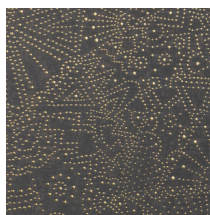

GOBI

Collection Kharga

Story behind the collection

The Kharga oasis was an important stop on the ancient trade route that connected various different oases in Egypt. This tour through the Sahara brings every aspect of the desert to life in the Kharga collection, from the dazzling afternoon sun to the star-studded sky at night and from the shapes of the dunes to the fine structure of desert sand. Even the details and materials used in the traditional carpets and robes of nomads are featured. In short, this collection is highly reminiscent of the mysterious desert life.

Technical specifications

Reference	Z4033 • Celestial White
Product category	Exquisite
Composition	Non-woven wallcovering
Description	Inspired by the starry sky of the Gobi Desert
Dimensions	Width 90 cm (35.43"), sold by the linear metre/yard
Pattern repeat	Straight match 64 cm (25.20")
Adhesive	Arte Clearpro or a good quality dispersion adhesive
How to paste	Paste the wall
Light resistance	Good lightfastness
How to remove	Strippable
Fire rating EU	B-s1, d0
Fire rating US	Class A
Maintenance	Washable
IMO Certified	

Colourways (5)

74030

74031

74032

74033

74034

View

More info? [Click here](#)