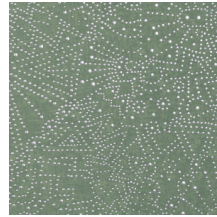

## Technical specifications

Reference	<u>74033</u> • Celestial White
Product category	Exquisite
Composition	Non-woven wallcovering
Description	Inspired by the starry sky of the Gobi Desert
Dimensions	Width 90 cm (35.43"), sold by the linear metre/yard
Pattern repeat	Straight match 64 cm (25.20")
Adhesive	Arte Clearpro or a good quality dispersion adhesive
How to paste	Paste the wall
Light resistance	Good lightfastness
How to remove	Strippable
Fire retardant EU	B-s1, d0
Fire retardant US	Class A
Maintenance	Washable
IMO Certified	 0493/22

## Colourways (5)

74030

74031

74032

74033

74034