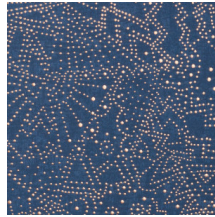

Technical specifications

Reference	<u>74033</u> • Celestial White
Product category	Exquisite
Composition	Non-woven wallcovering
Description	Inspired by the starry sky of the Gobi Desert
Dimensions	Width 90 cm (35.43"), sold by the linear metre/yard
Pattern repeat	Straight match 64 cm (25.20")
Adhesive	Arte Clearpro or a good quality dispersion adhesive
How to paste	Paste the wall
Light resistance	Good lightfastness
How to remove	Strippable
Fire retardant EU	B-s1, d0
Fire retardant US	Class A
Maintenance	Washable
IMO Certified	 0493/22

Colourways (5)

74030

74031

74032

74033

74034

View

More info? [Click here](#)