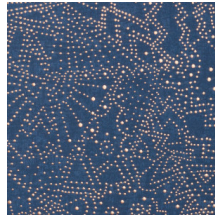

## Technical specifications

Reference	<u>74033</u> • Celestial White
Product category	Exquisite
Composition	Non-woven wallcovering
Description	Inspired by the starry sky of the Gobi Desert
Dimensions	Width 90 cm (35.43"), sold by the linear metre/yard
Pattern repeat	Straight match 64 cm (25.20")
Adhesive	Arte Clearpro or a good quality dispersion adhesive
How to paste	Paste the wall
Light resistance	Good lightfastness
How to remove	Strippable
Fire retardant EU	B-s1, d0
Fire retardant US	Class A
Maintenance	Washable
IMO Certified	

## Colourways (5)

74030

74031

74032

74033

74034