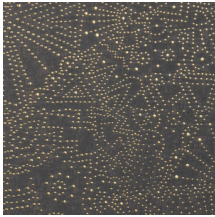

GOBI

Collection Kharga

Story behind the collection

The Kharga oasis was an important stop on the ancient trade route that connected various different oases in Egypt. This tour through the Sahara brings every aspect of the desert to life in the Kharga collection, from the dazzling afternoon sun to the star-studded sky at night and from the shapes of the dunes to the fine structure of desert sand. Even the details and materials used in the traditional carpets and robes of nomads are featured. In short, this collection is highly reminiscent of the mysterious desert life.

Technical specifications

Reference	<u>74033</u> • Celestial White
Product category	Exquisite
Composition	Non-woven wallcovering
Description	Inspired by the starry sky of the Gobi Desert
Dimensions	Width 90 cm (35.43"), sold by the linear metre/yard
Pattern repeat	Straight match 64 cm (25.20")
Adhesive	Arte Clearpro or a good quality dispersion adhesive
How to paste	Paste the wall
Light resistance	Good lightfastness
How to remove	Strippable
Fire retardant EU	B-s1, d0
Fire retardant US	Class A
Maintenance	Washable
IMO Certified	 0493/22

Colourways (5)

74030

74031

74032

74033

74034

View

More info? [Click here](#)