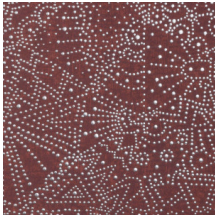

Technical specifications

Reference	<u>74033</u> • Celestial White
Product category	Exquisite
Composition	Non-woven wallcovering
Description	Inspired by the starry sky of the Gobi Desert
Dimensions	Width 90 cm (35.43"), sold by the linear metre/yard
Pattern repeat	Straight match 64 cm (25.20")
Adhesive	Arte Clearpro or a good quality dispersion adhesive
How to paste	Paste the wall
Light resistance	Good lightfastness
How to remove	Strippable
Fire retardant EU	B-s1, d0
Fire retardant US	Class A
Maintenance	Washable
IMO Certified	 0493/22

Colourways (5)

74030

74031

74032

74033

74034

View

More info? [Click here](#)