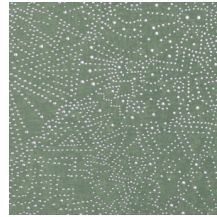

## Technical specifications

Reference	<u>74033</u> • Celestial White
Product category	Exquisite
Composition	Non-woven wallcovering
Description	Inspired by the starry sky of the Gobi Desert
Dimensions	Width 90 cm (35.43"), sold by the linear metre/yard
Pattern repeat	Straight match 64 cm (25.20")
Adhesive	Arte Clearpro or a good quality dispersion adhesive
How to paste	Paste the wall
Light resistance	Good lightfastness
How to remove	Strippable
Fire retardant EU	B-s1, d0
Fire retardant US	Class A
Maintenance	Washable
IMO Certified	

## Colourways (5)

74030

74031

74032

74033

74034