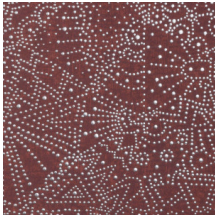

## Technical specifications

Reference	<u>74033</u> • Celestial White
Product category	Exquisite
Composition	Non-woven wallcovering
Description	Inspired by the starry sky of the Gobi Desert
Dimensions	Width 90 cm (35.43"), sold by the linear metre/yard
Pattern repeat	Straight match 64 cm (25.20")
Adhesive	Arte Clearpro or a good quality dispersion adhesive
How to paste	Paste the wall
Light resistance	Good lightfastness
How to remove	Strippable
Fire retardant EU	B-s1, d0
Fire retardant US	Class A
Maintenance	Washable
IMO Certified	

## Colourways (5)

74030

74031

74032

74033

74034