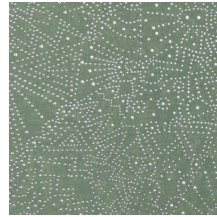

Technical specifications

Reference	<u>74033</u> • Celestial White
Product category	Exquisite
Composition	Non-woven wallcovering
Description	Inspired by the starry sky of the Gobi Desert
Dimensions	Width 90 cm (35.43"), sold by the linear metre/yard
Pattern repeat	Straight match 64 cm (25.20")
Adhesive	Arte Clearpro or a good quality dispersion adhesive
How to paste	Paste the wall
Light resistance	Good lightfastness
How to remove	Strippable
Fire retardant EU	B-s1, d0
Fire retardant US	Class A
Maintenance	Washable
IMO Certified	 0493/22

Colourways (5)

74030

74031

74032

74033

74034

View

More info? [Click here](#)